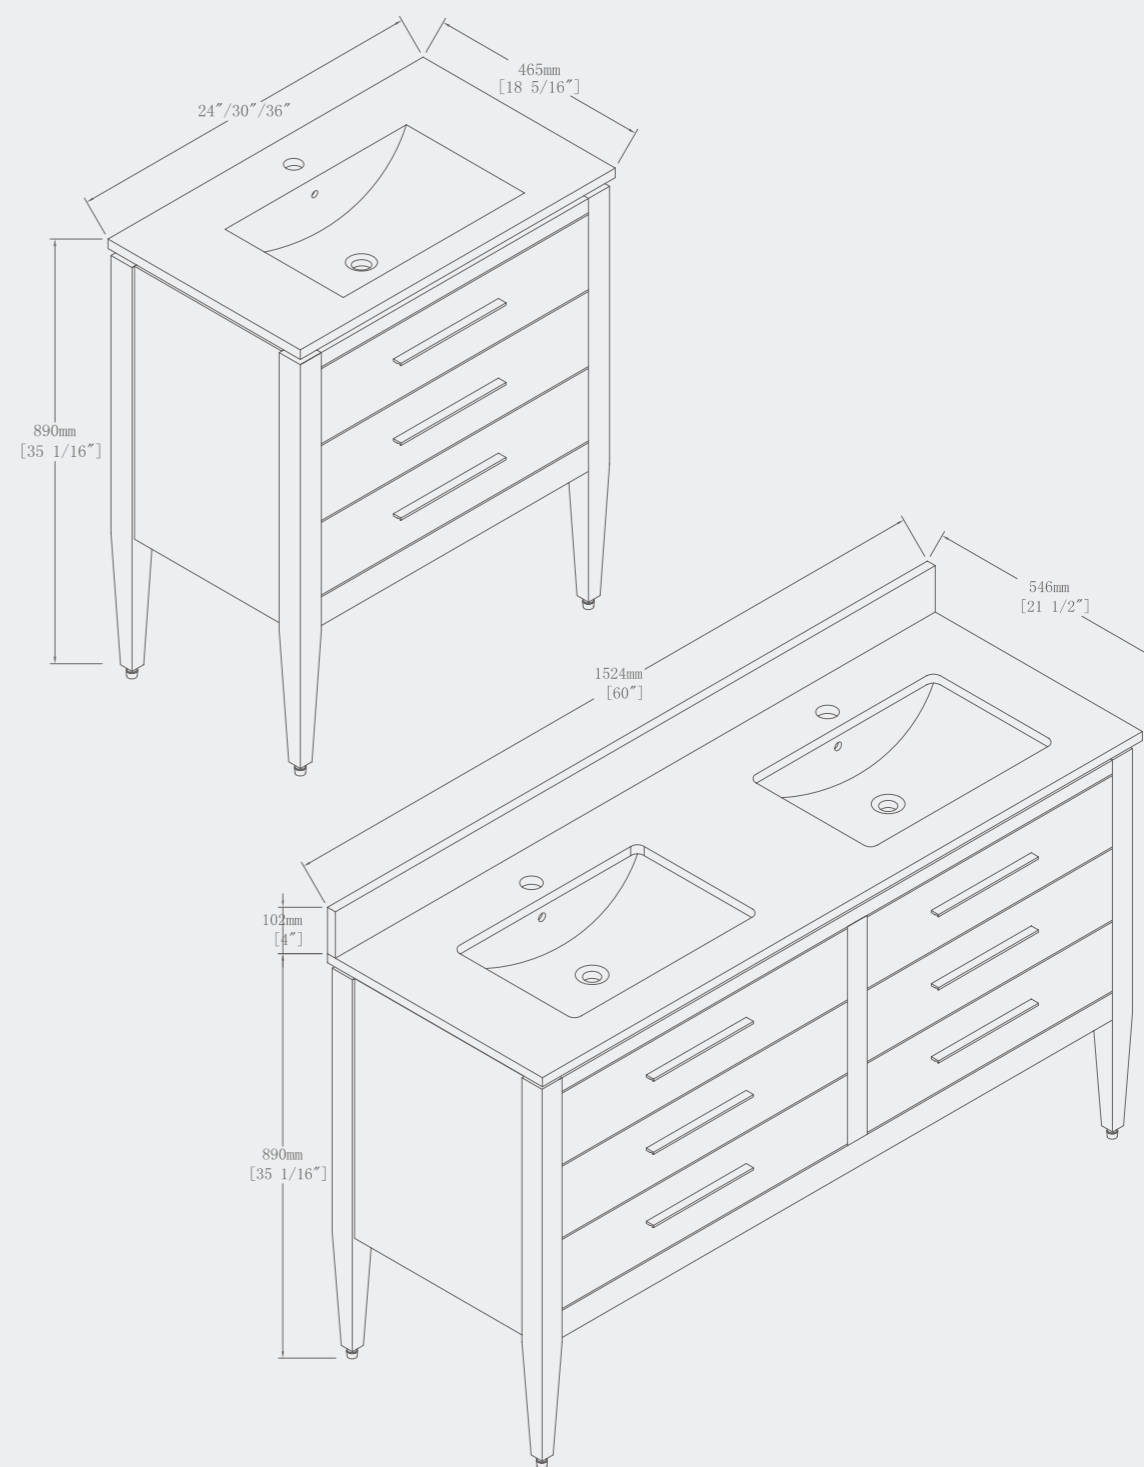

LONDON

BATHROOM FURNITURE