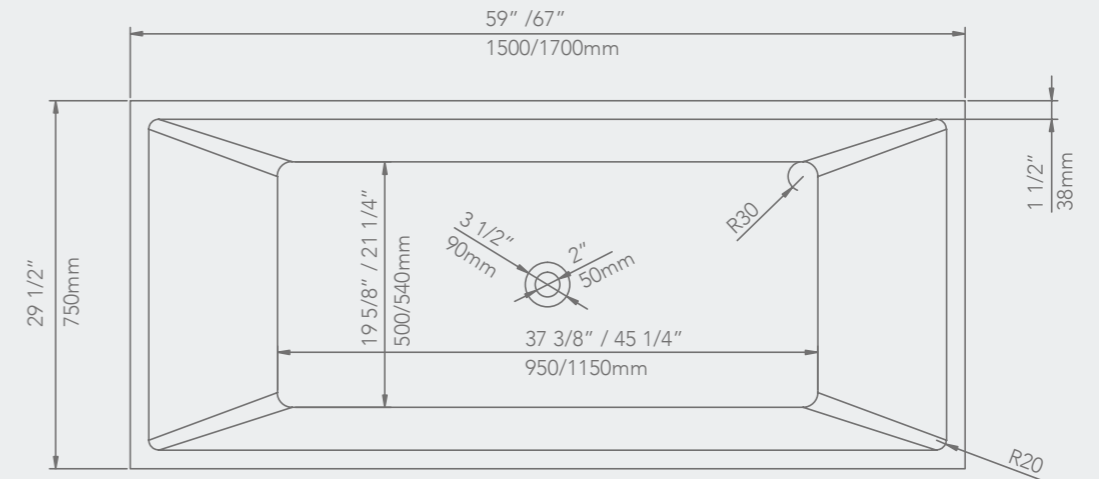

PIAZZA

FREE STANDING