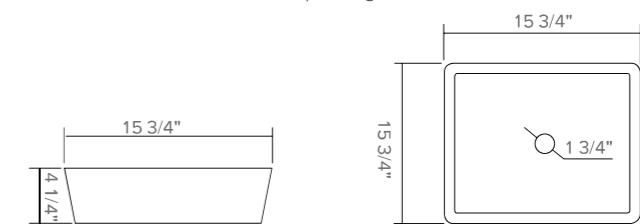

Height: 5 1/2"
 Diameter: 16 1/3"
 Thickness: 1/2"
 Standard 1 3/4" drain opening

CORALLO - Gold Crystal

Height: 5 1/2"
 Diameter: 16 1/3"
 Thickness: 1/2"
 Standard 1 3/4" drain opening

CORALLO - Smoke Grey Crystal

Height: 5 1/2"
 Diameter: 16 1/3"
 Thickness: 1/2"
 Standard 1 3/4" drain opening

SAPPHIRE - Clear Crystal

Height: 4 1/4"
 Width: 15 3/4"
 Length: 15 3/4"
 Thickness: 1/2"
 Standard 1 3/4" drain opening

SAPPHIRE - Silver Crystal

Height: 4 1/4"
 Width: 15 3/4"
 Length: 15 3/4"
 Thickness: 1/2"
 Standard 1 3/4" drain opening

SAPPHIRE - Gold Crystal

Height: 4 1/4"
 Width: 15 3/4"
 Length: 15 3/4"
 Thickness: 1/2"
 Standard 1 3/4" drain opening