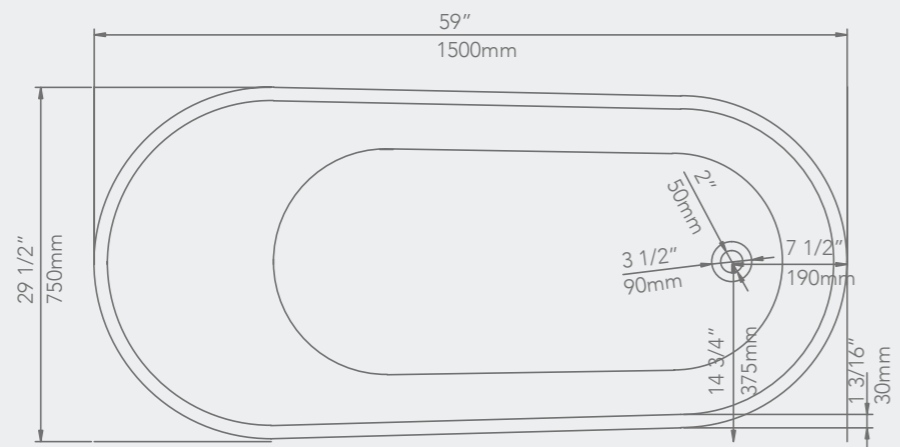

ALPS

FREE STANDING