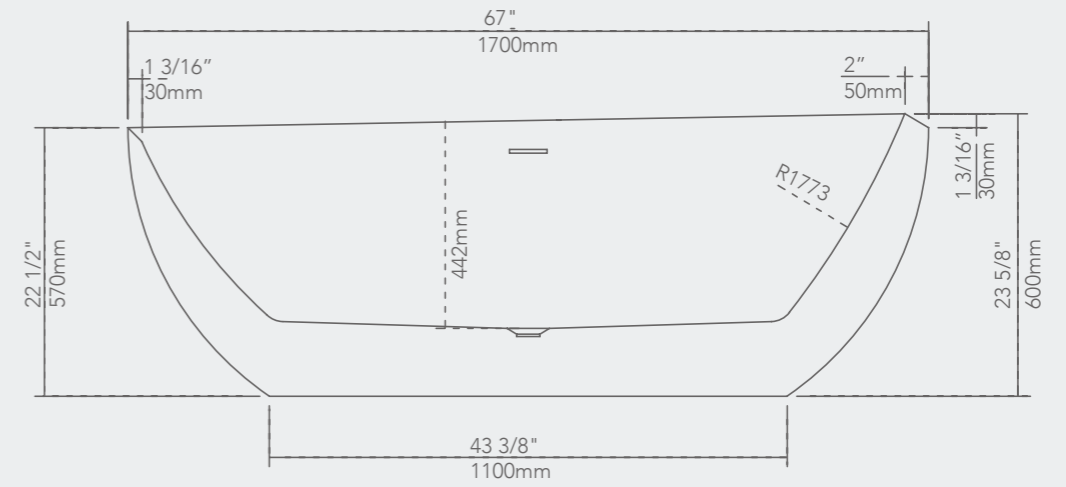

COSMO

FREE STANDING