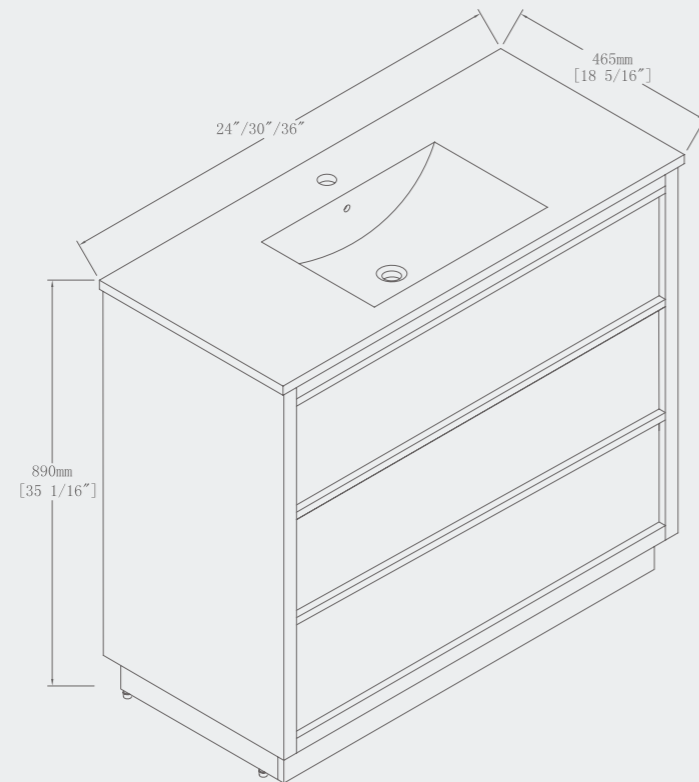

CAMBRIDGE

BATHROOM FURNITURE