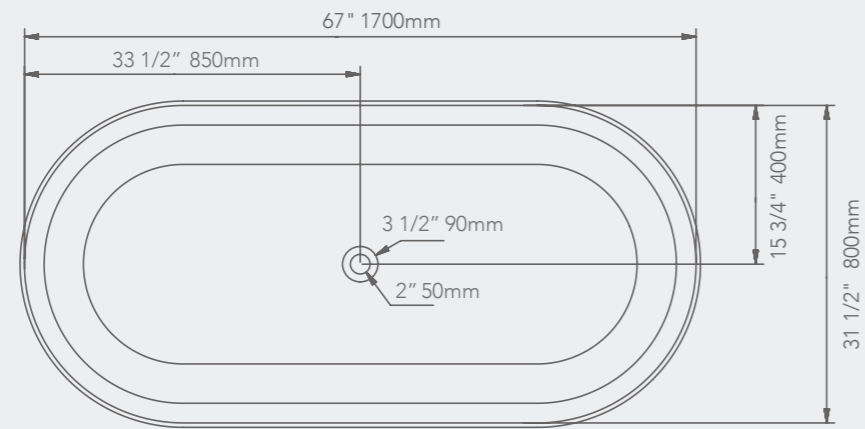

DIAMOND

FREE STANDING