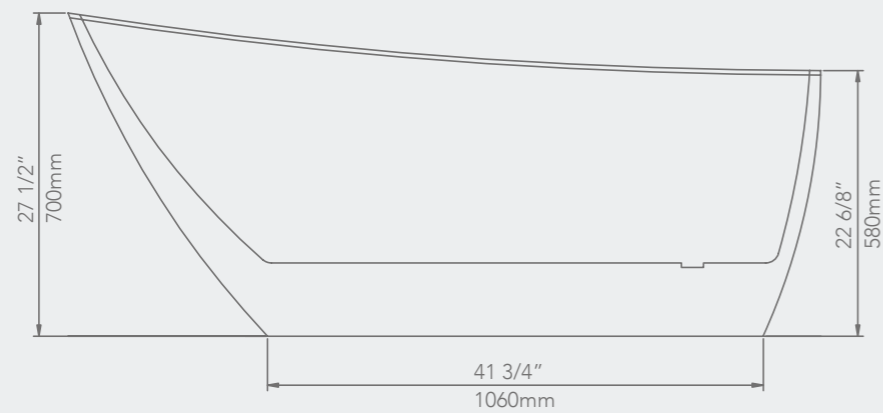

ALPS

FREE STANDING