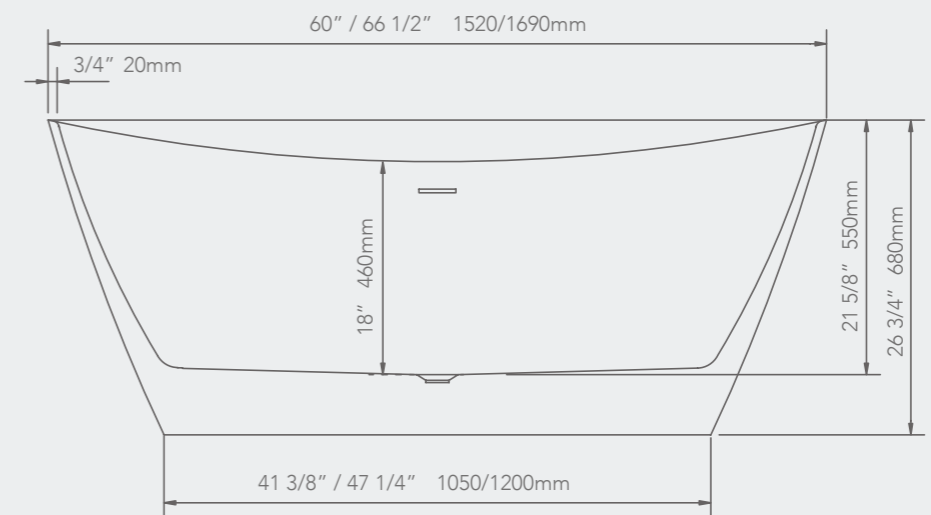

BELLAGIO

FREE STANDING