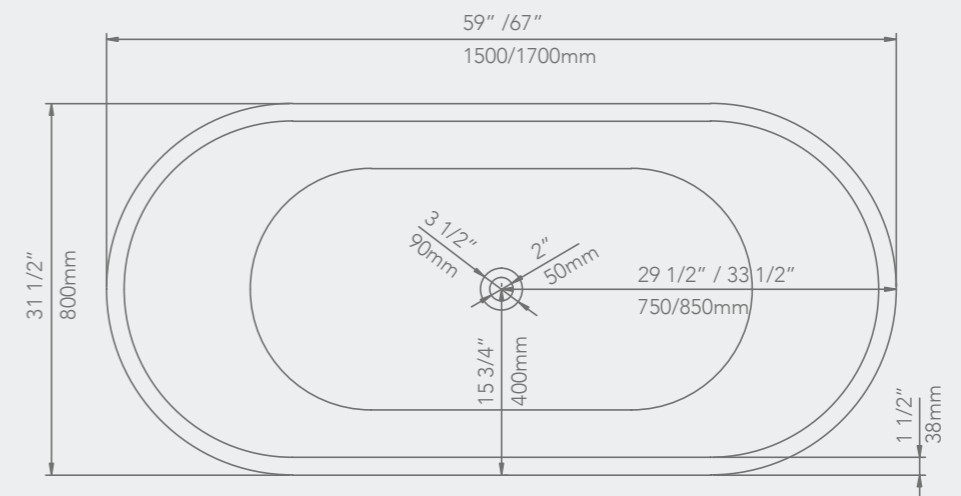

MONACO

FREE STANDING