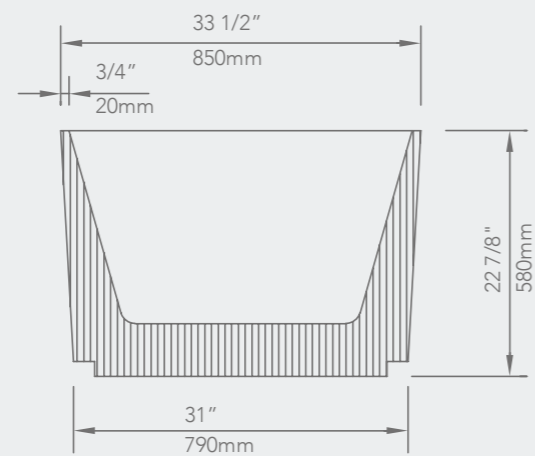

PALACE

FREE STANDING