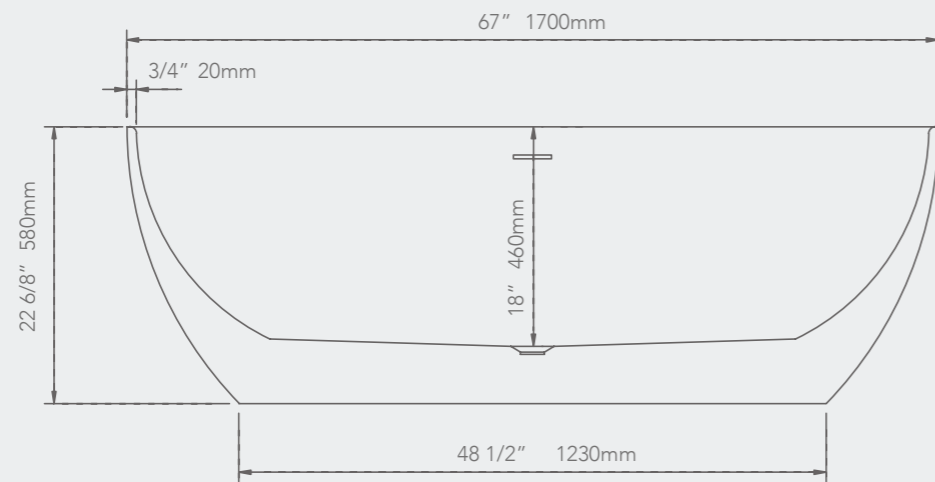

CHRISTIE

FREE STANDING