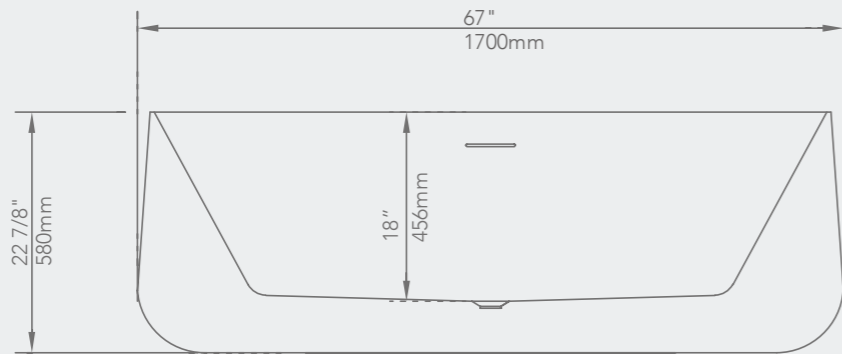

ATLANTIS

FREE STANDING