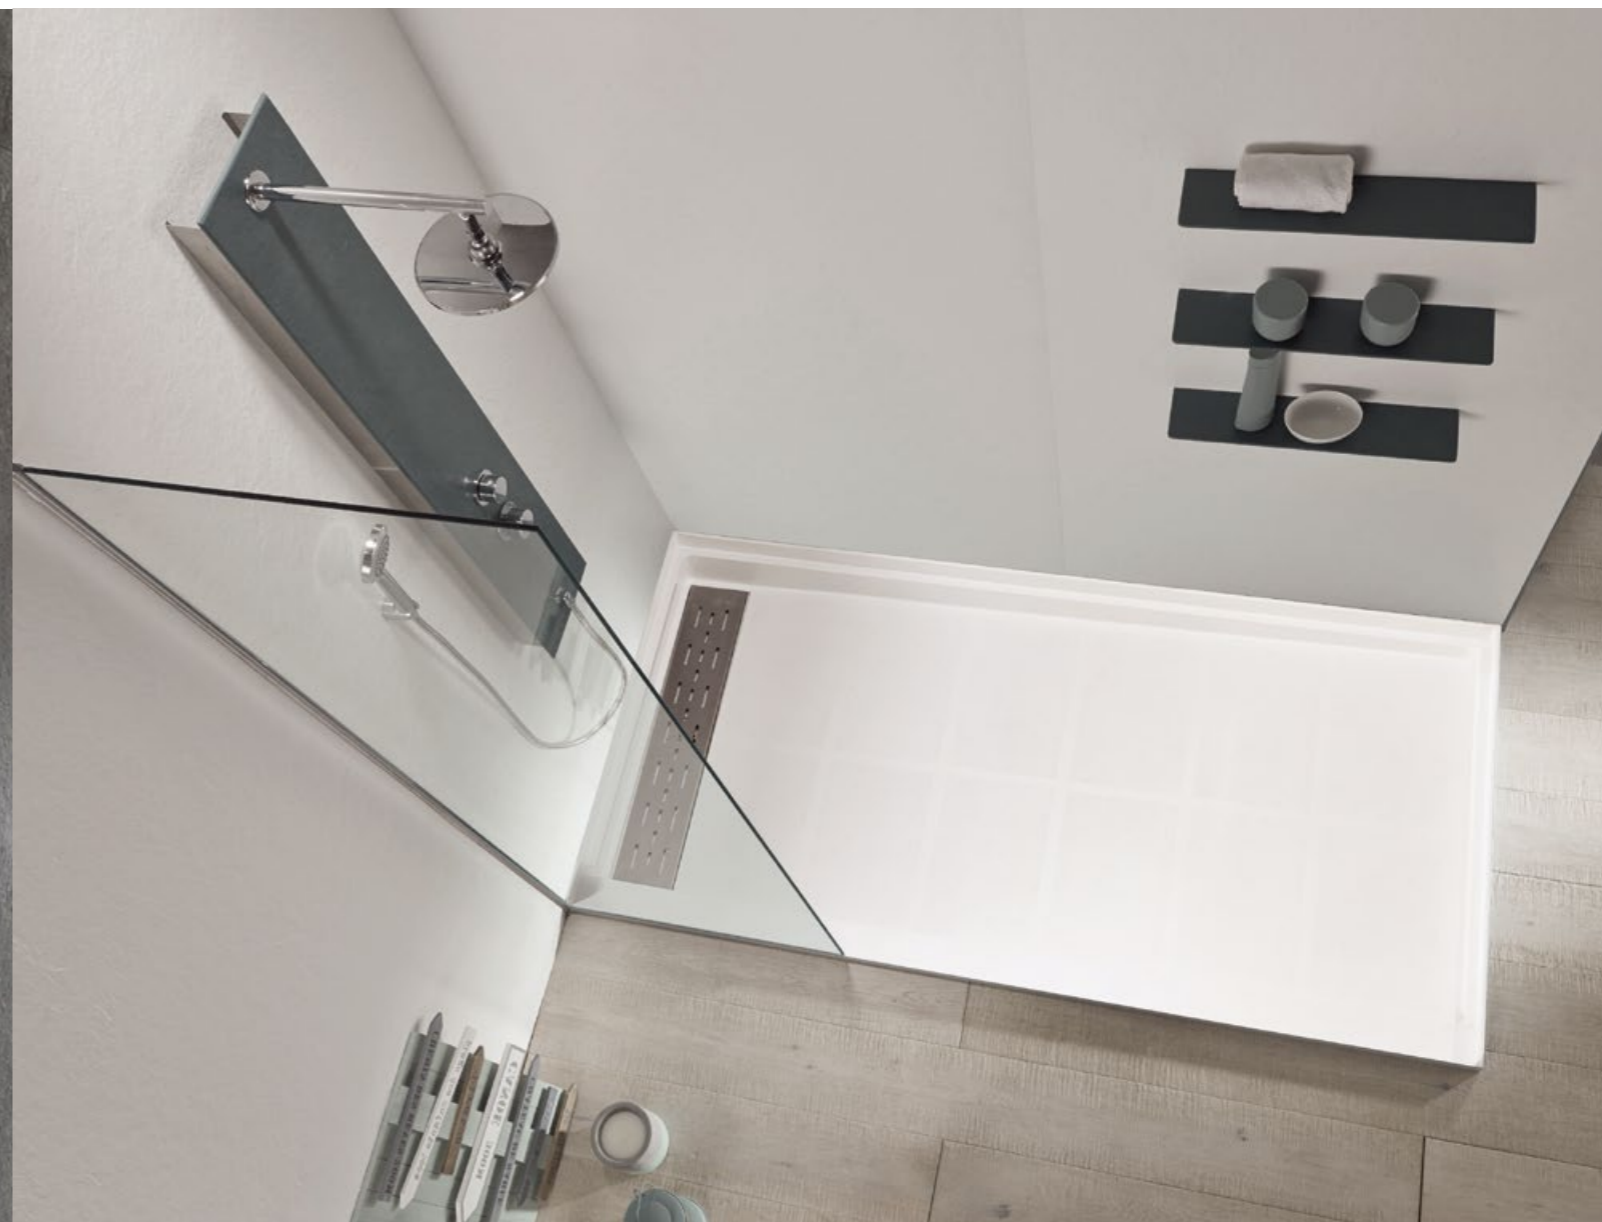

BBLN - Linear Drain Shower Base

Non-slip Surface

Crystal Glass Vessel Sinks

Some models in the general catalogue have undergone a restyling that has given rise to washbasins with thinner walls and modified the shape of the overflow to give the pieces lightness and unparalleled visual dynamism.