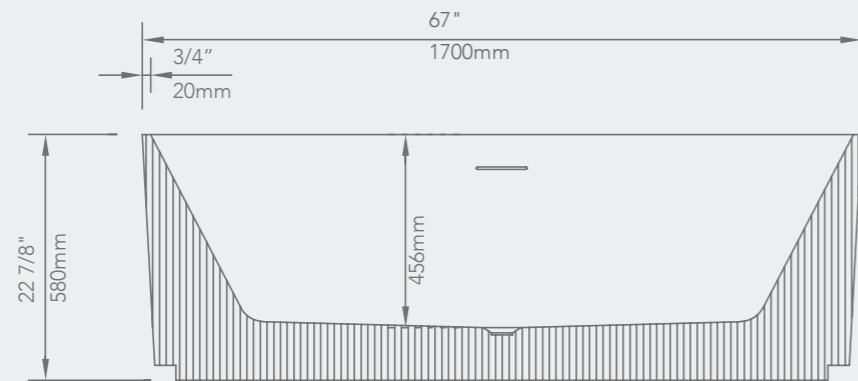

PALACE

FREE STANDING