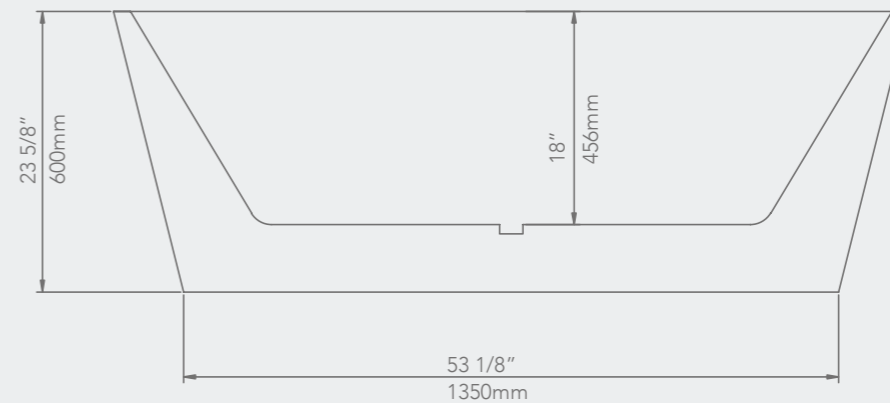

AMAZON

FREE STANDING