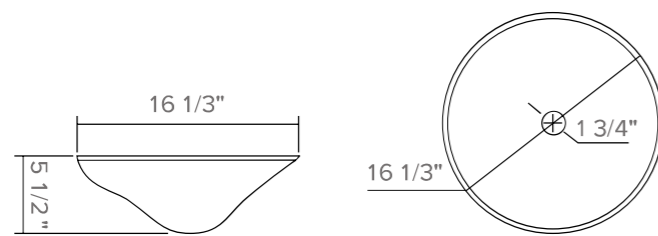

Height: 5 1/2"
 Diameter: 16 1/3"
 Thickness: 1/2"
 Standard 1 3/4" drain opening

CORALLO - Gold Crystal

Height: 5 1/2"
 Diameter: 16 1/3"
 Thickness: 1/2"
 Standard 1 3/4" drain opening

CORALLO - Smoke Grey Crystal

Height: 5 1/2"
 Diameter: 16 1/3"
 Thickness: 1/2"
 Standard 1 3/4" drain opening

SAPPHIRE - Clear Crystal

Height: 4 1/4"
 Width: 15 3/4"
 Length: 15 3/4"
 Thickness: 1/2"
 Standard 1 3/4" drain opening