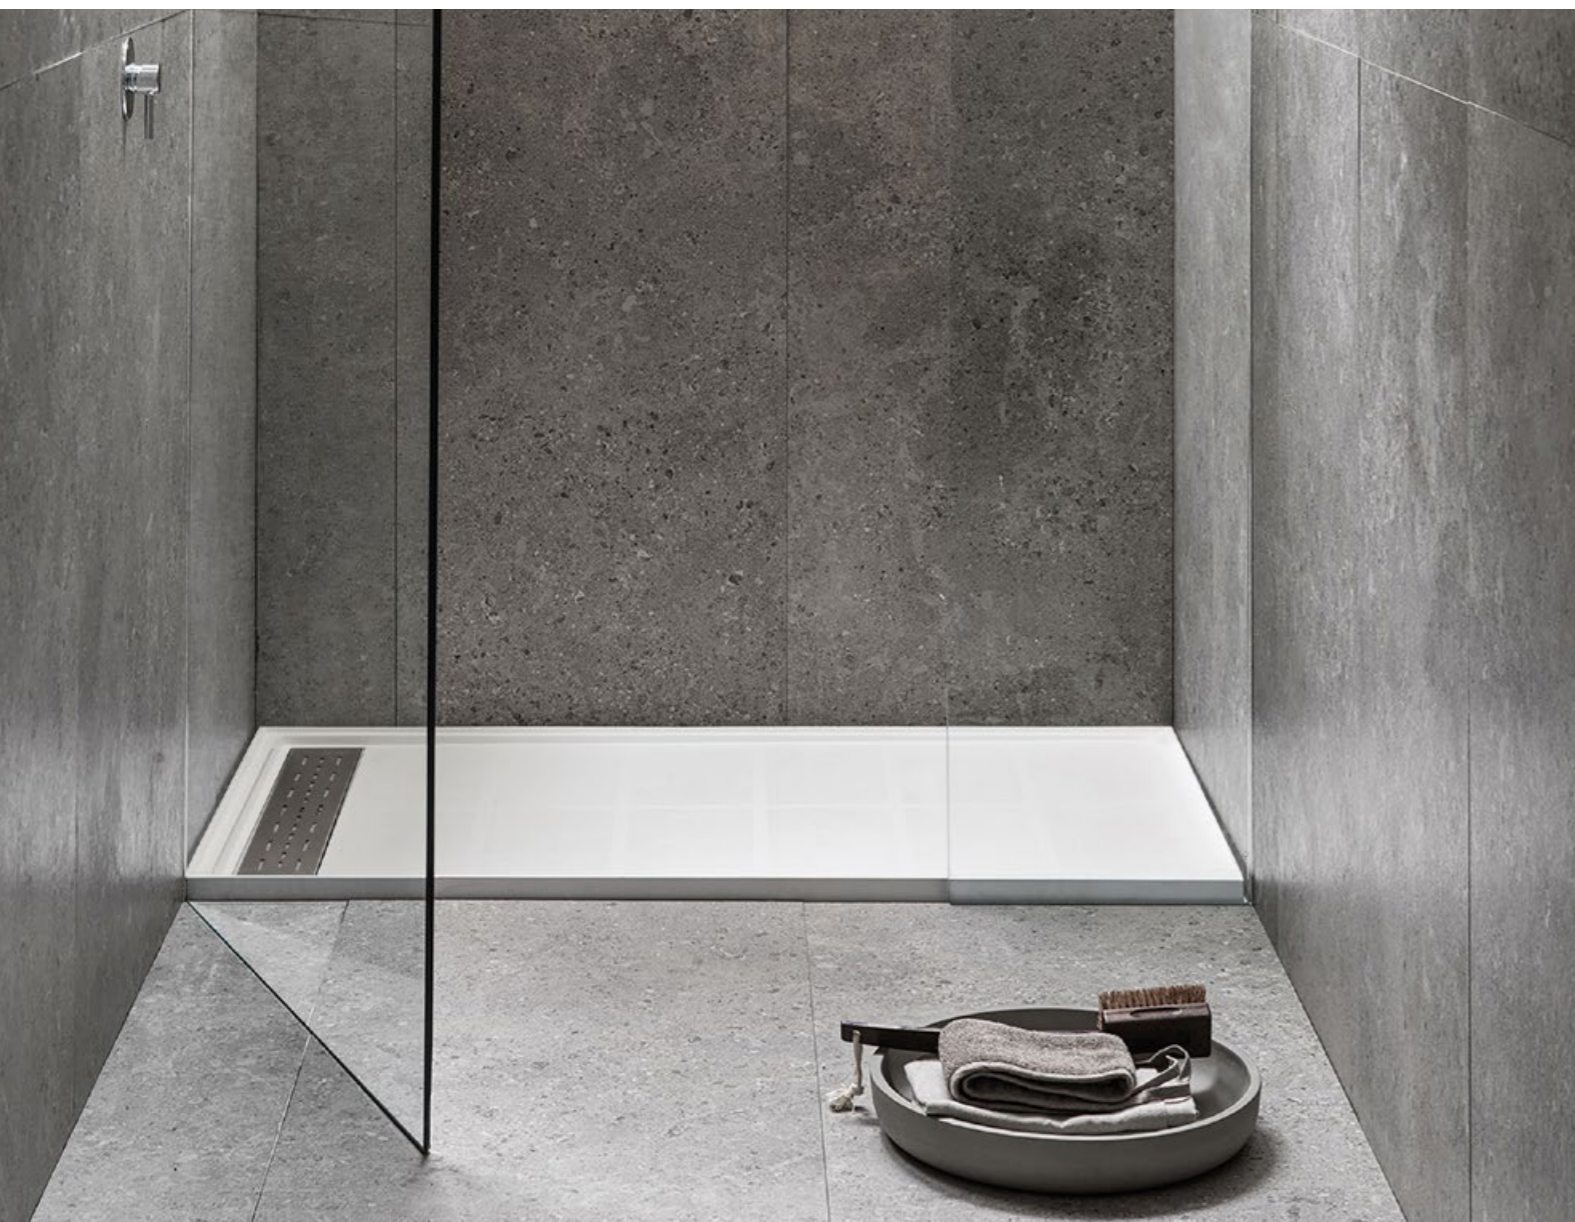

BBS-5932-BK

Some models in the general catalogue have undergone a restyling that has given rise to washbasins with thinner walls and modified the shape of the overflow to give the pieces lightness and unparalleled visual dynamism.

BBLN - Linear Drain Shower Base

Non-slip Surface

Crystal Glass Vessel Sinks

Some models in the general catalogue have undergone a restyling that has given rise to washbasins with thinner walls and modified the shape of the overflow to give the pieces lightness and unparalleled visual dynamism.