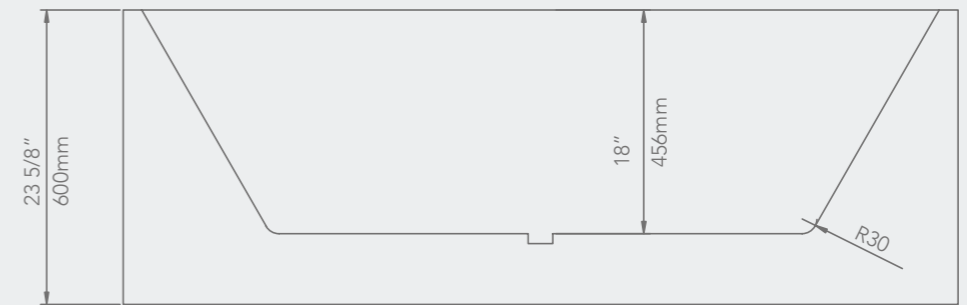

PIAZZA

FREE STANDING