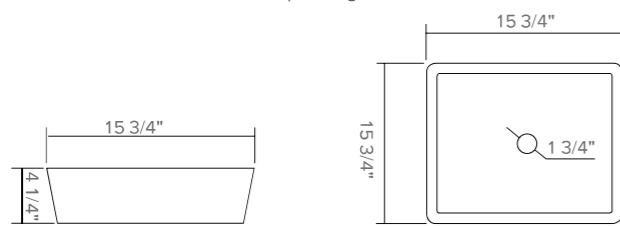

Height: 5 1/2"
 Diameter: 16 1/3"
 Thickness: 1/2"
 Standard 1 3/4" drain opening

CORALLO - Gold Crystal

Height: 5 1/2"
 Diameter: 16 1/3"
 Thickness: 1/2"
 Standard 1 3/4" drain opening

CORALLO - Smoke Grey Crystal

Height: 5 1/2"
 Diameter: 16 1/3"
 Thickness: 1/2"
 Standard 1 3/4" drain opening

SAPPHIRE - Clear Crystal

Height: 4 1/4"
 Width: 15 3/4"
 Length: 15 3/4"
 Thickness: 1/2"
 Standard 1 3/4" drain opening

SAPPHIRE - Silver Crystal

Height: 4 1/4"
 Width: 15 3/4"
 Length: 15 3/4"
 Thickness: 1/2"
 Standard 1 3/4" drain opening

SAPPHIRE - Gold Crystal

Height: 4 1/4"
 Width: 15 3/4"
 Length: 15 3/4"
 Thickness: 1/2"
 Standard 1 3/4" drain opening