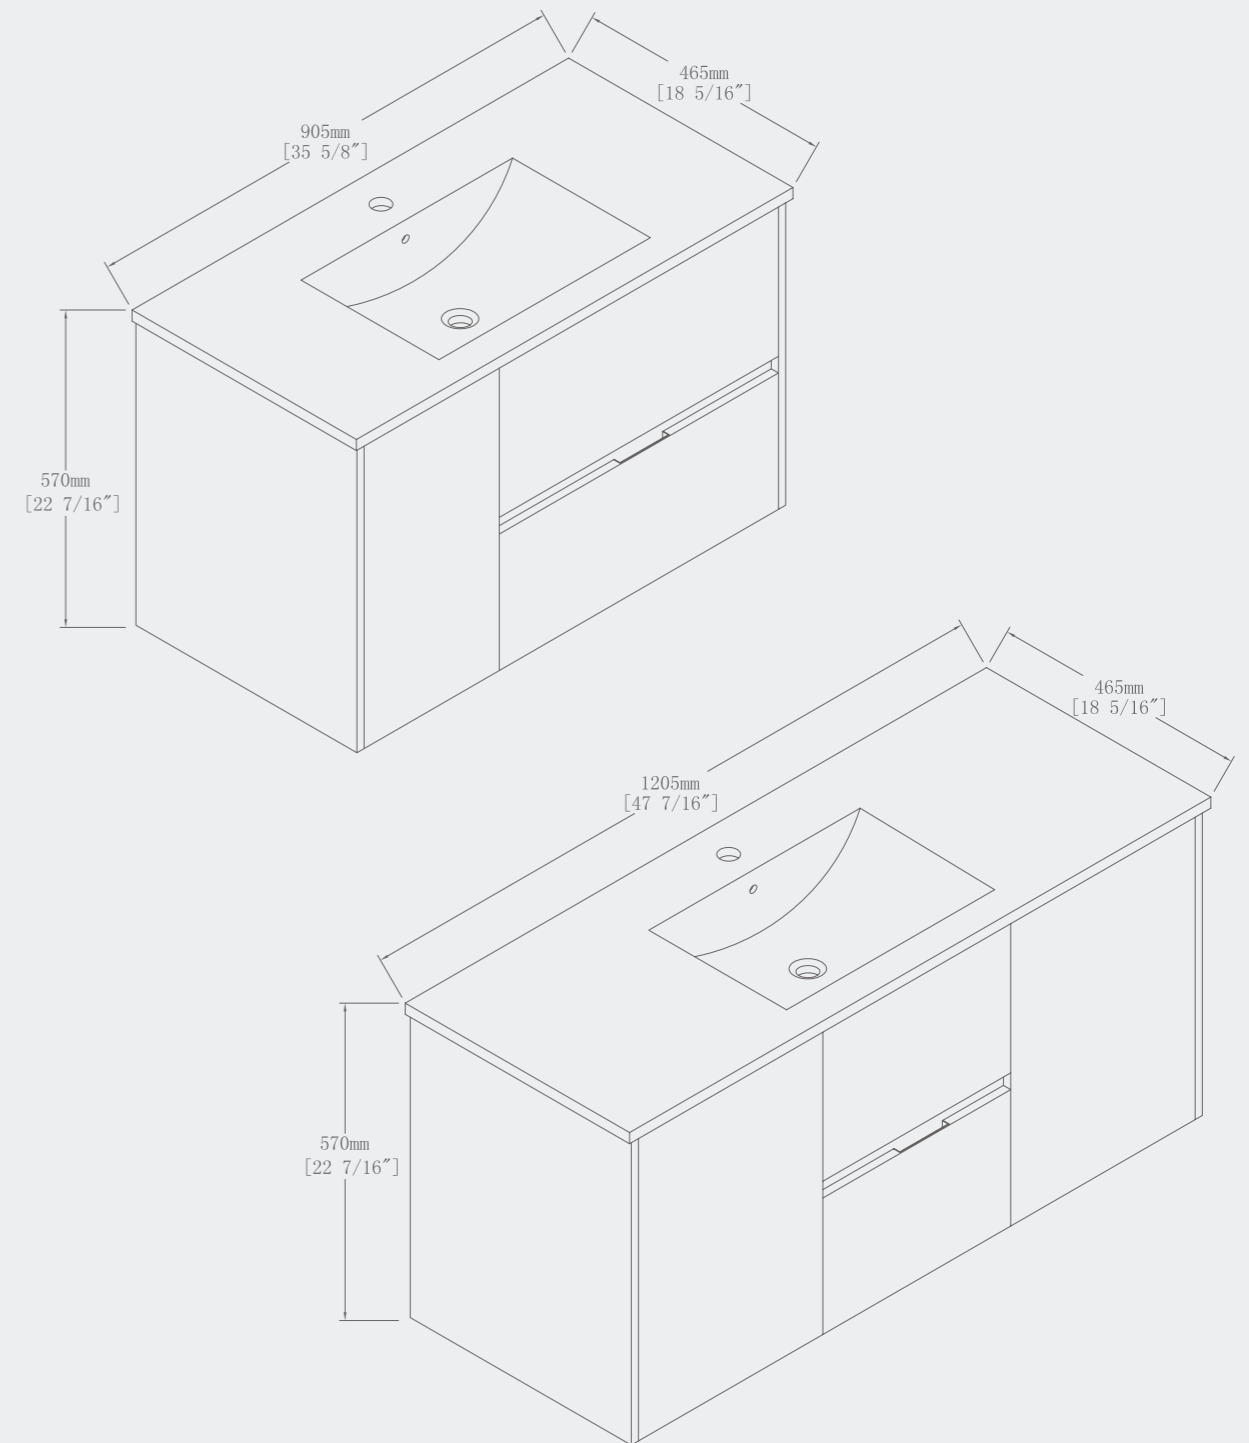

EURO

BATHROOM FURNITURE