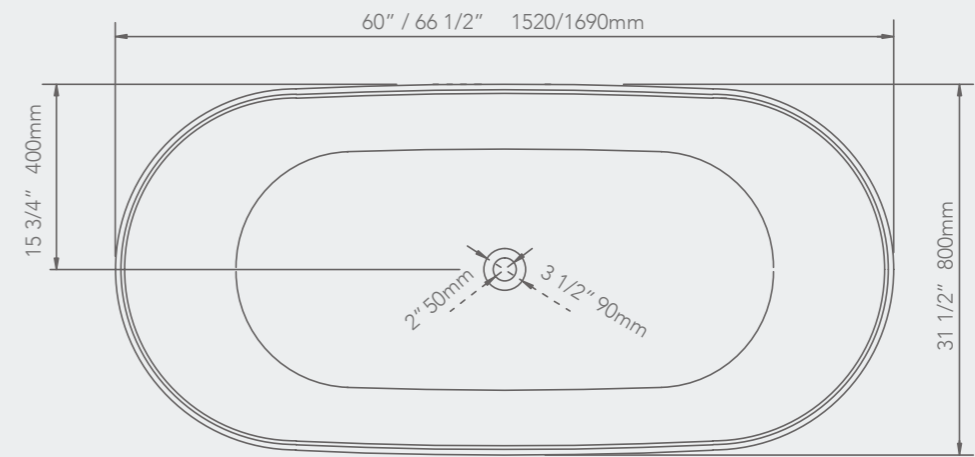

BELLAGIO

FREE STANDING