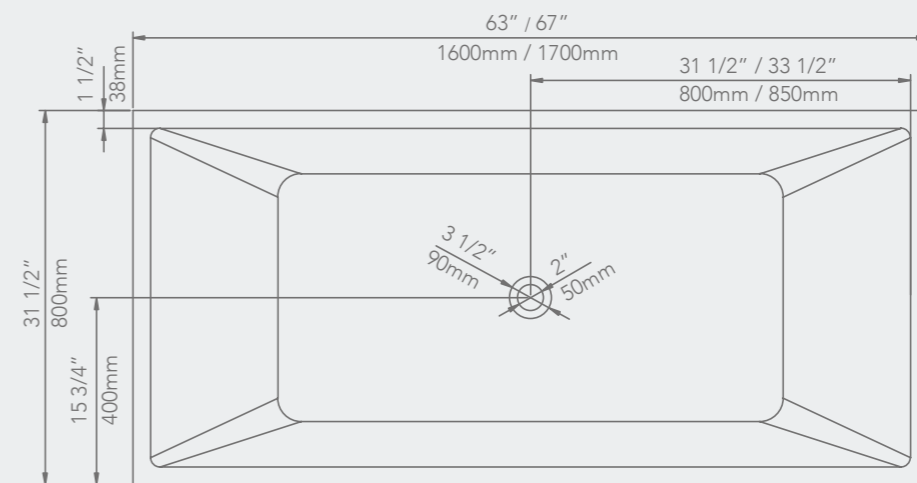

AMAZON

FREE STANDING