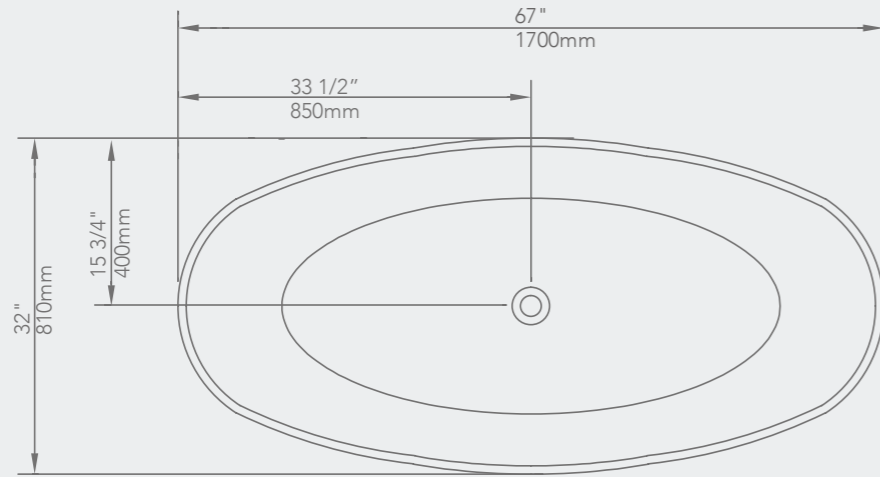

ATLANTIS

FREE STANDING