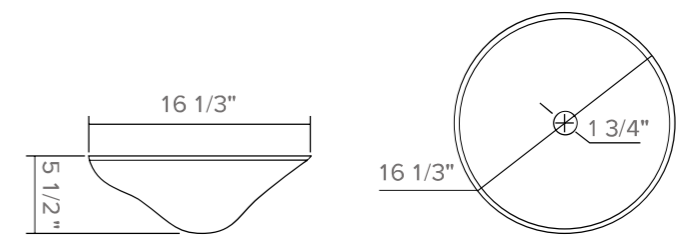

Height: 5 1/2"
 Diameter: 16 1/3"
 Thickness: 1/2"
 Standard 1 3/4" drain opening

CORALLO - Gold Crystal

Height: 5 1/2"
 Diameter: 16 1/3"
 Thickness: 1/2"
 Standard 1 3/4" drain opening

CORALLO - Smoke Grey Crystal

Height: 5 1/2"
 Diameter: 16 1/3"
 Thickness: 1/2"
 Standard 1 3/4" drain opening

SAPPHIRE - Clear Crystal

Height: 4 1/4"
 Width: 15 3/4"
 Length: 15 3/4"
 Thickness: 1/2"
 Standard 1 3/4" drain opening