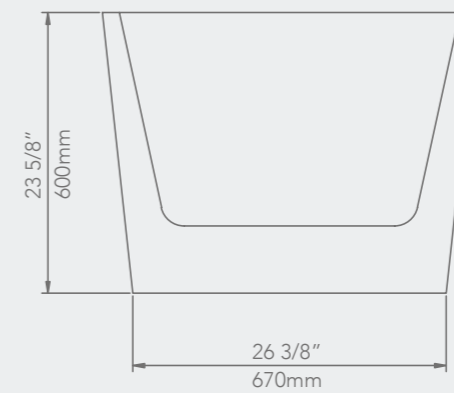

AMAZON

FREE STANDING