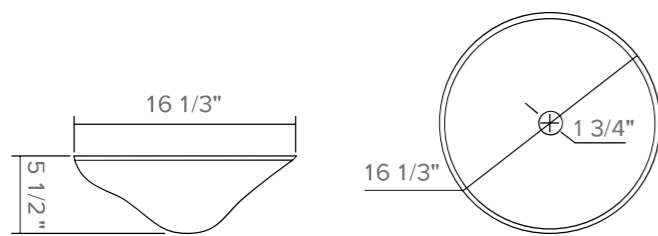

CORALLO - Silver Crystal

Height: 5 1/2"
Diameter: 16 1/3"
Thickness: 1/2"
Standard 1 3/4" drain opening