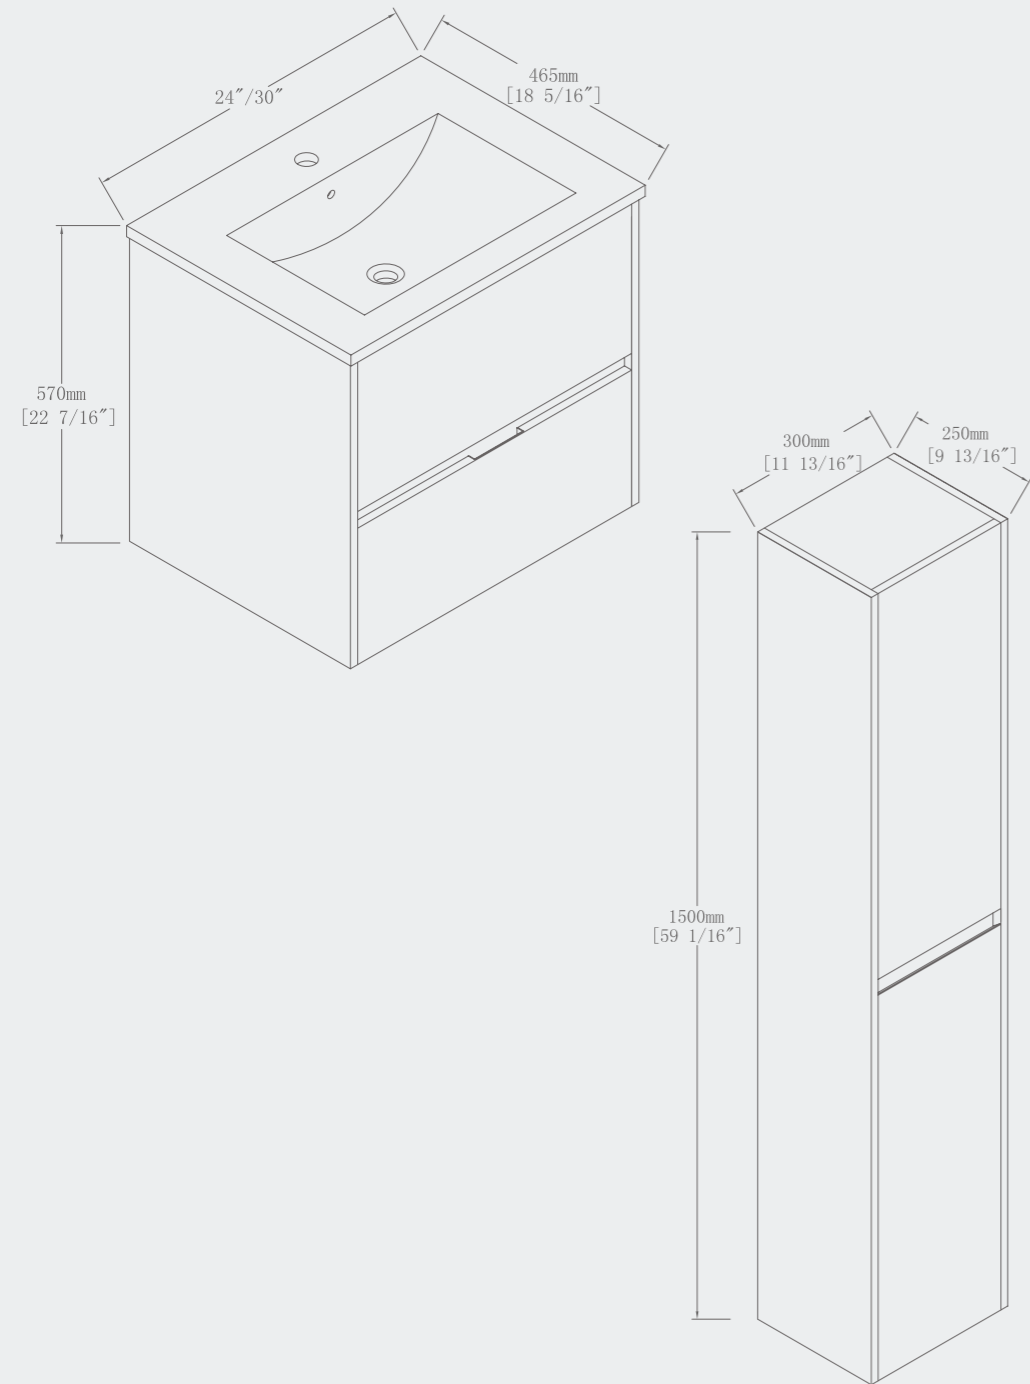

EURO

BATHROOM FURNITURE