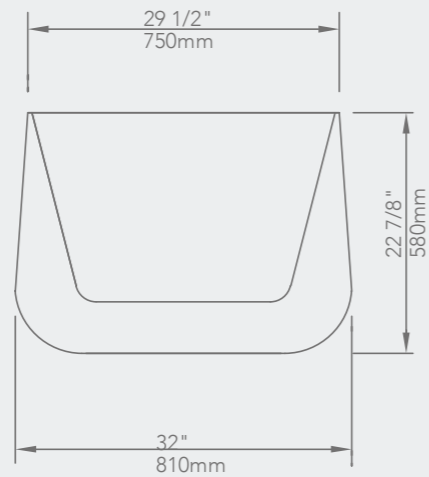

ATLANTIS

FREE STANDING