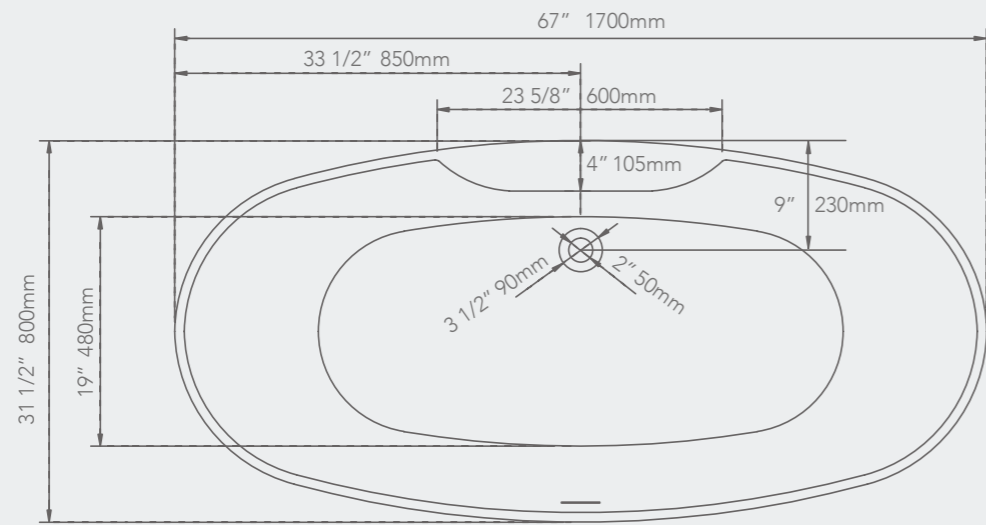

CHRISTIE

FREE STANDING