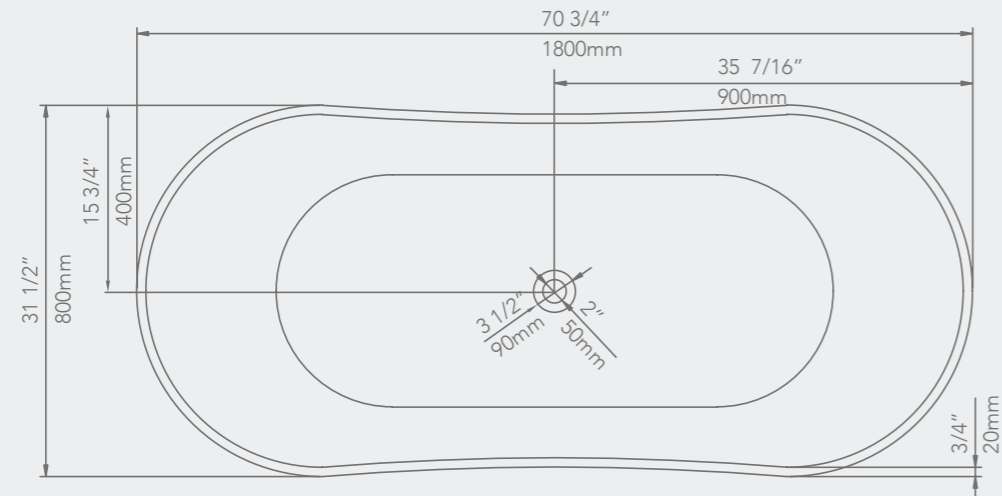

HUDSON

FREE STANDING