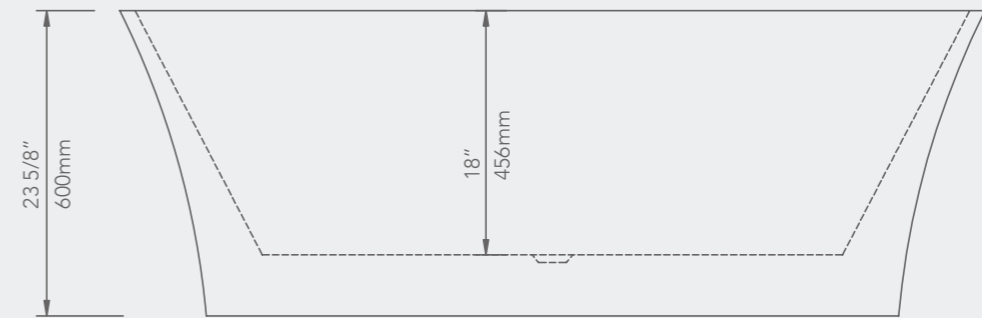

DOVE

FREE STANDING