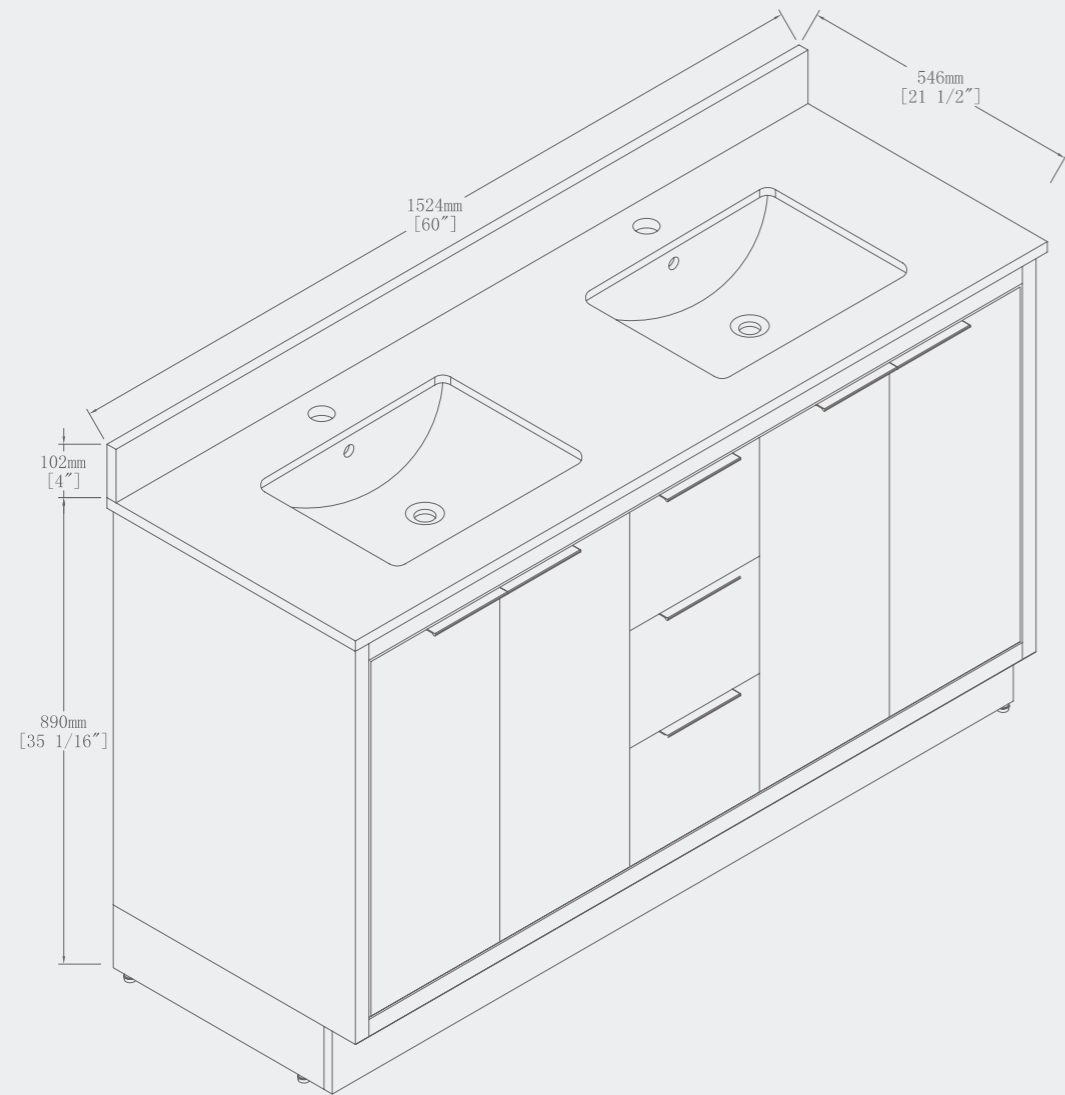

GRANDE

BATHROOM FURNITURE