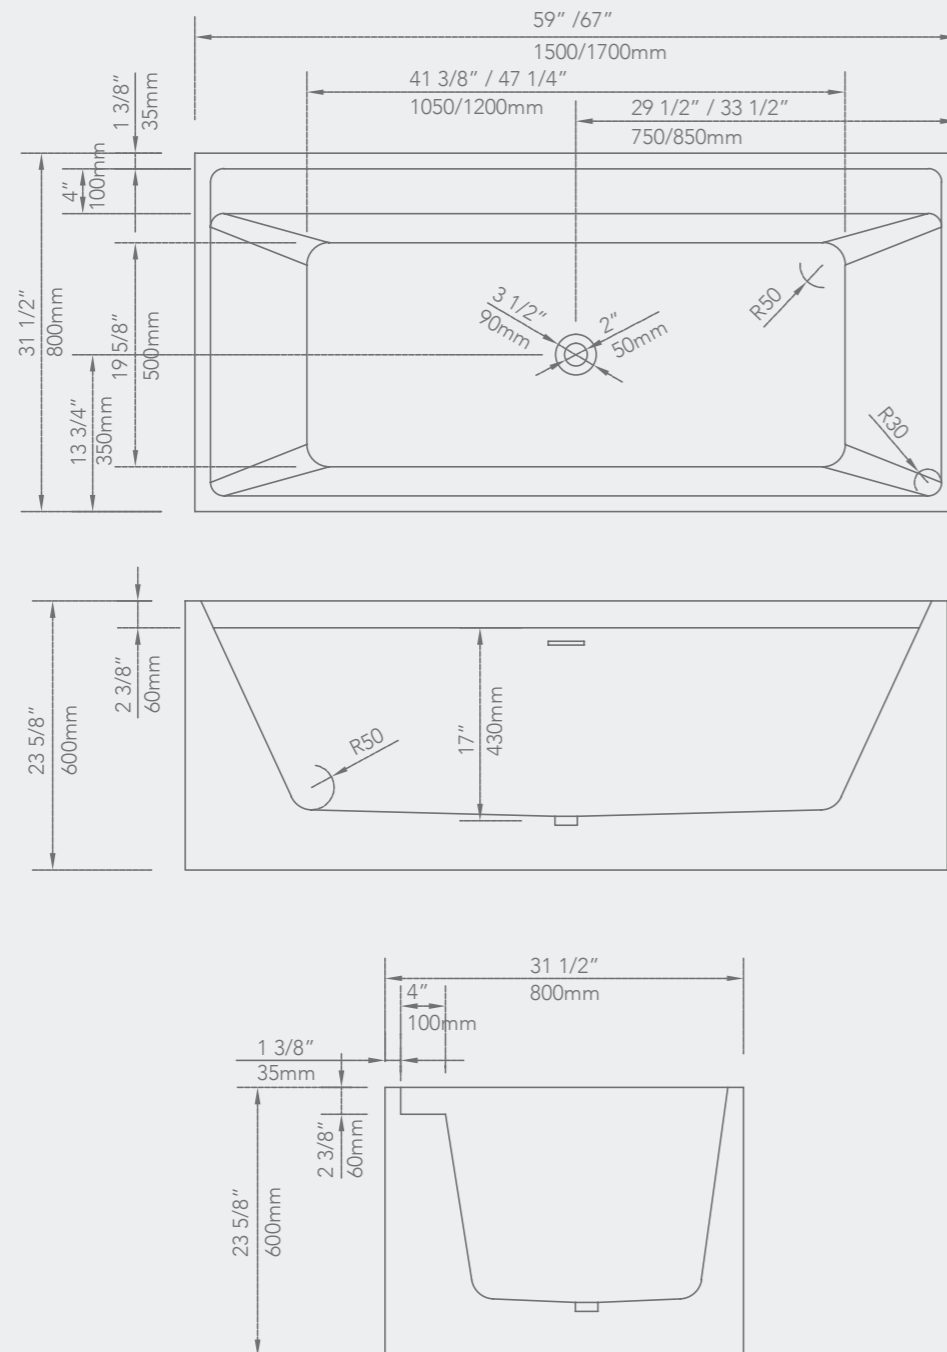

ZEN

FREE STANDING

Freestanding Bathtubs Details:

- Bathtubs build with A+ Grade Acrylic Sheets.
- Stark white top quality glossy white surface.
- Easy to clean and polish.
- One piece seamless bathtub inside/outside.
- Super slim lines edge thickness starting from 3/8".
- Neutral Slim Overflow opening to match any bathtub filler finish.
- Silk printing BAGNO ITALIA logo on top of overflow.
- BAGNO ITALIA tubs includes pop-up drain and two drain cover plates: Chrome drain plate cover and Acrylic White matching drain cover to be used with all tub filler finishes.
- Bathtubs base and side walls reinforced with plywood sheets and fiberglass coatings.
- Bottom of tubs reinforced with 304 A grade stainless steel frame and levels.
- CSA Approved and 5 Years Limited Warranty against manufacturer defects.

Shower Bases (1" Slim / Linear Drain) Details:

- SMC High Density Compound (Mix of fiberglass, resin and plastic).
- 99.91% Accuracy leveling and drain slopes achieved through injection mold.
- 13 x stronger than resin stone material.
- Light weight - 65% less gross weight than resin and stone material.
- Non corrodible, easy to clean, repairable, solid color all through.
- Slip resistance, slate stone texture surface.
- Includes matching drain cover.
- Installation: On the floor, semi-recessed and flush with the floor tiles.
- Reversible drain (right or left) installation.
- Includes 3x loose aluminum tiling flanges.
- 600Kg / 1320 LB gross weight load bearing.
- Require standard 4-1/4" shower drain (not supplied with shower bases).