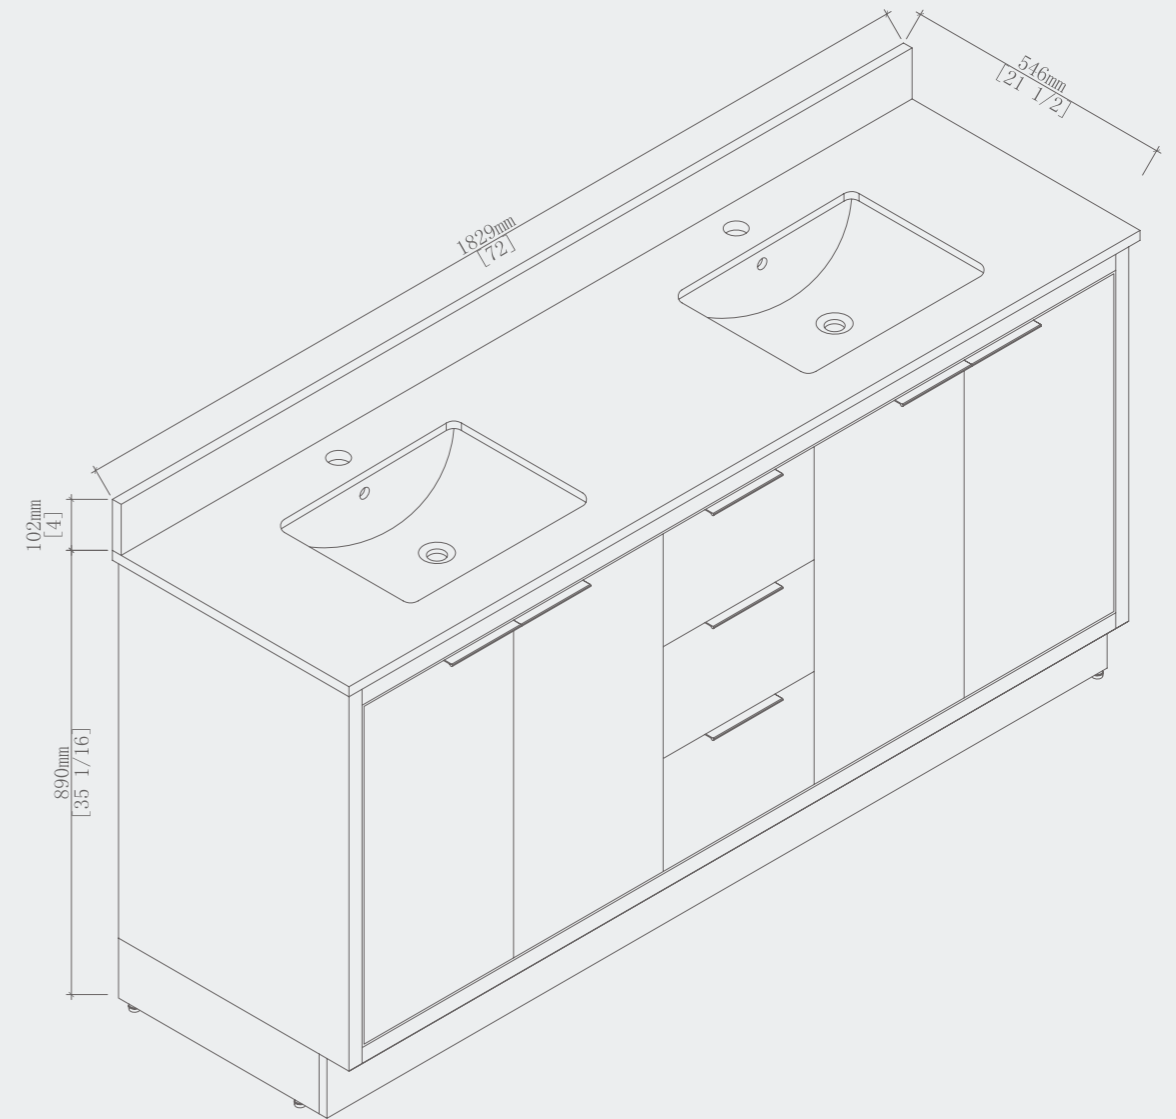

GRANDE

BATHROOM FURNITURE