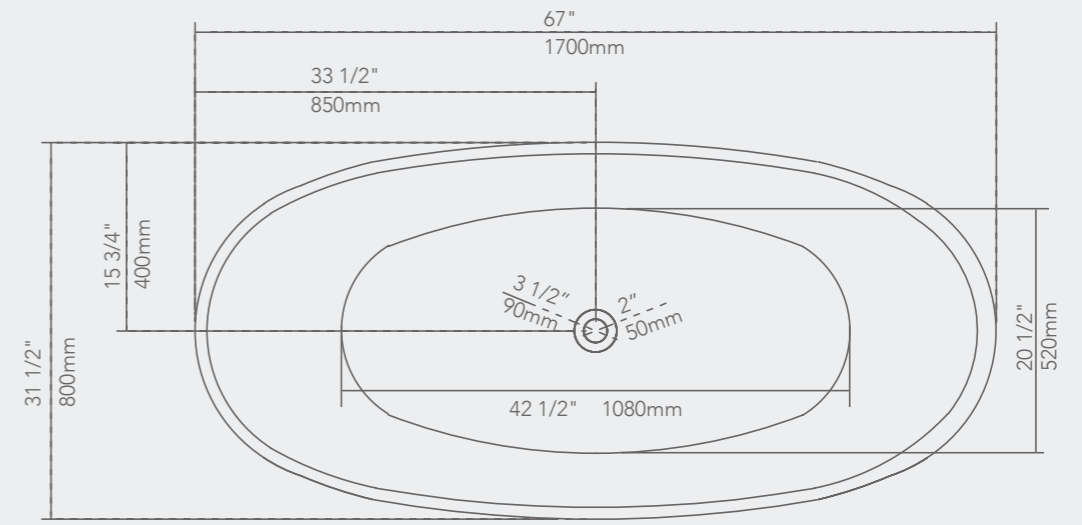

COSMO

FREE STANDING