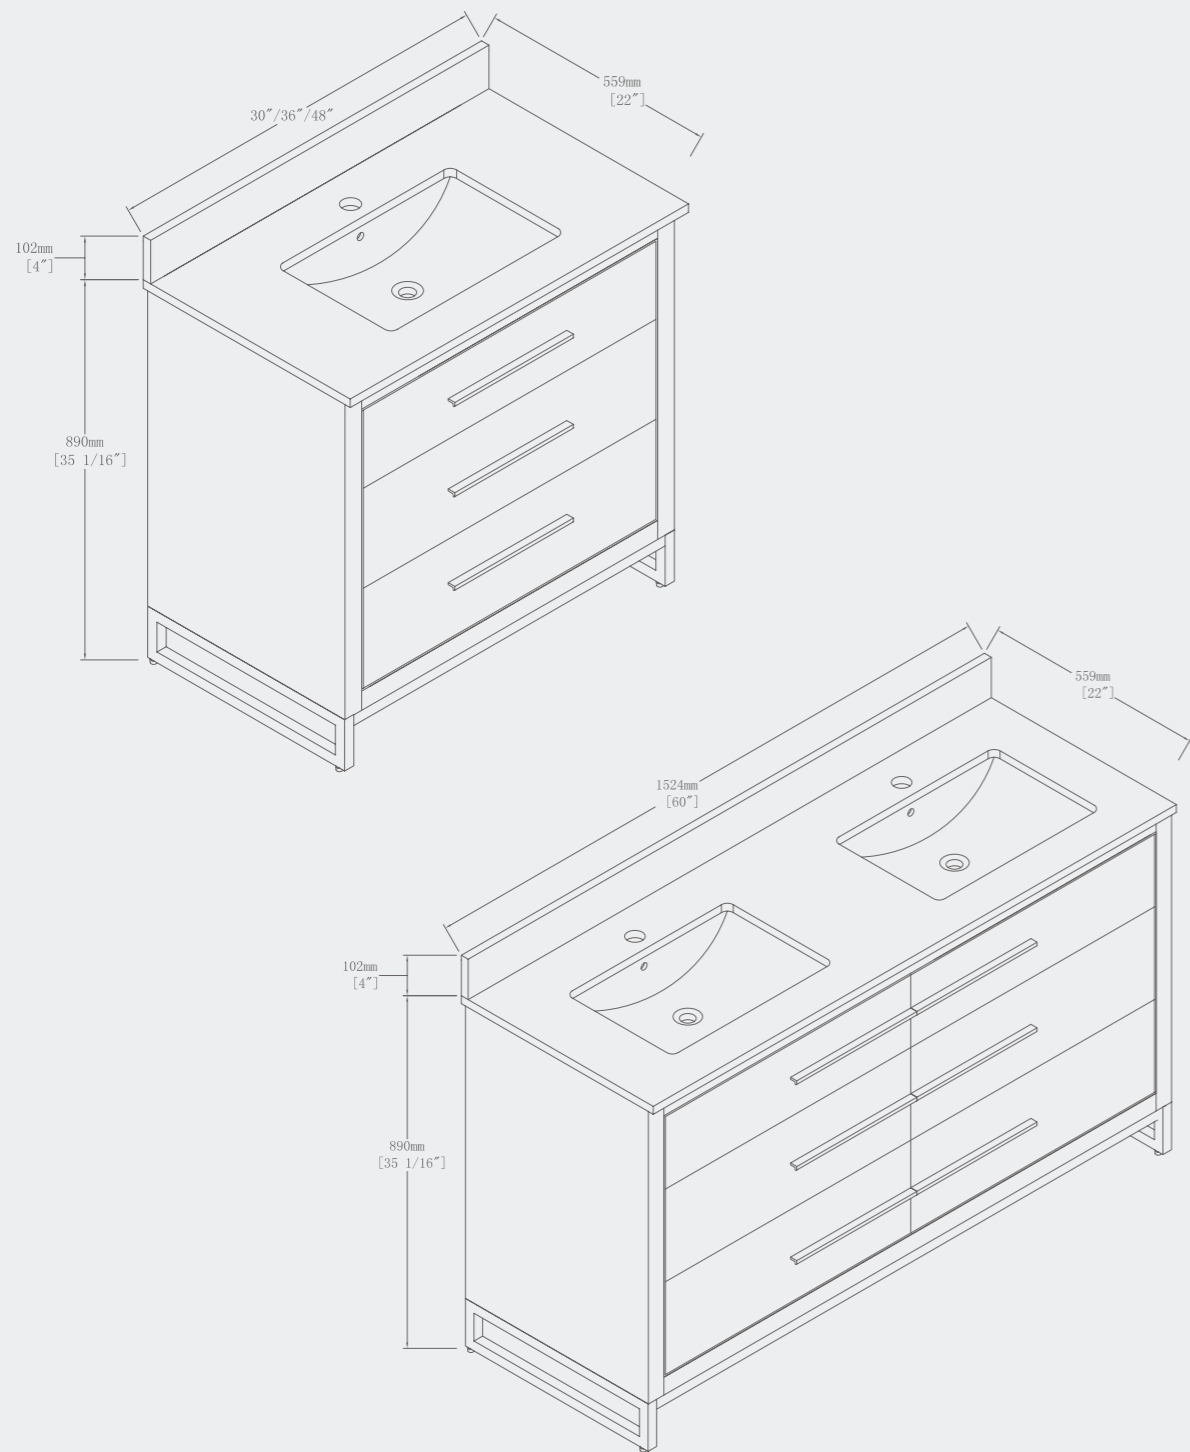

WINDSOR

BATHROOM FURNITURE