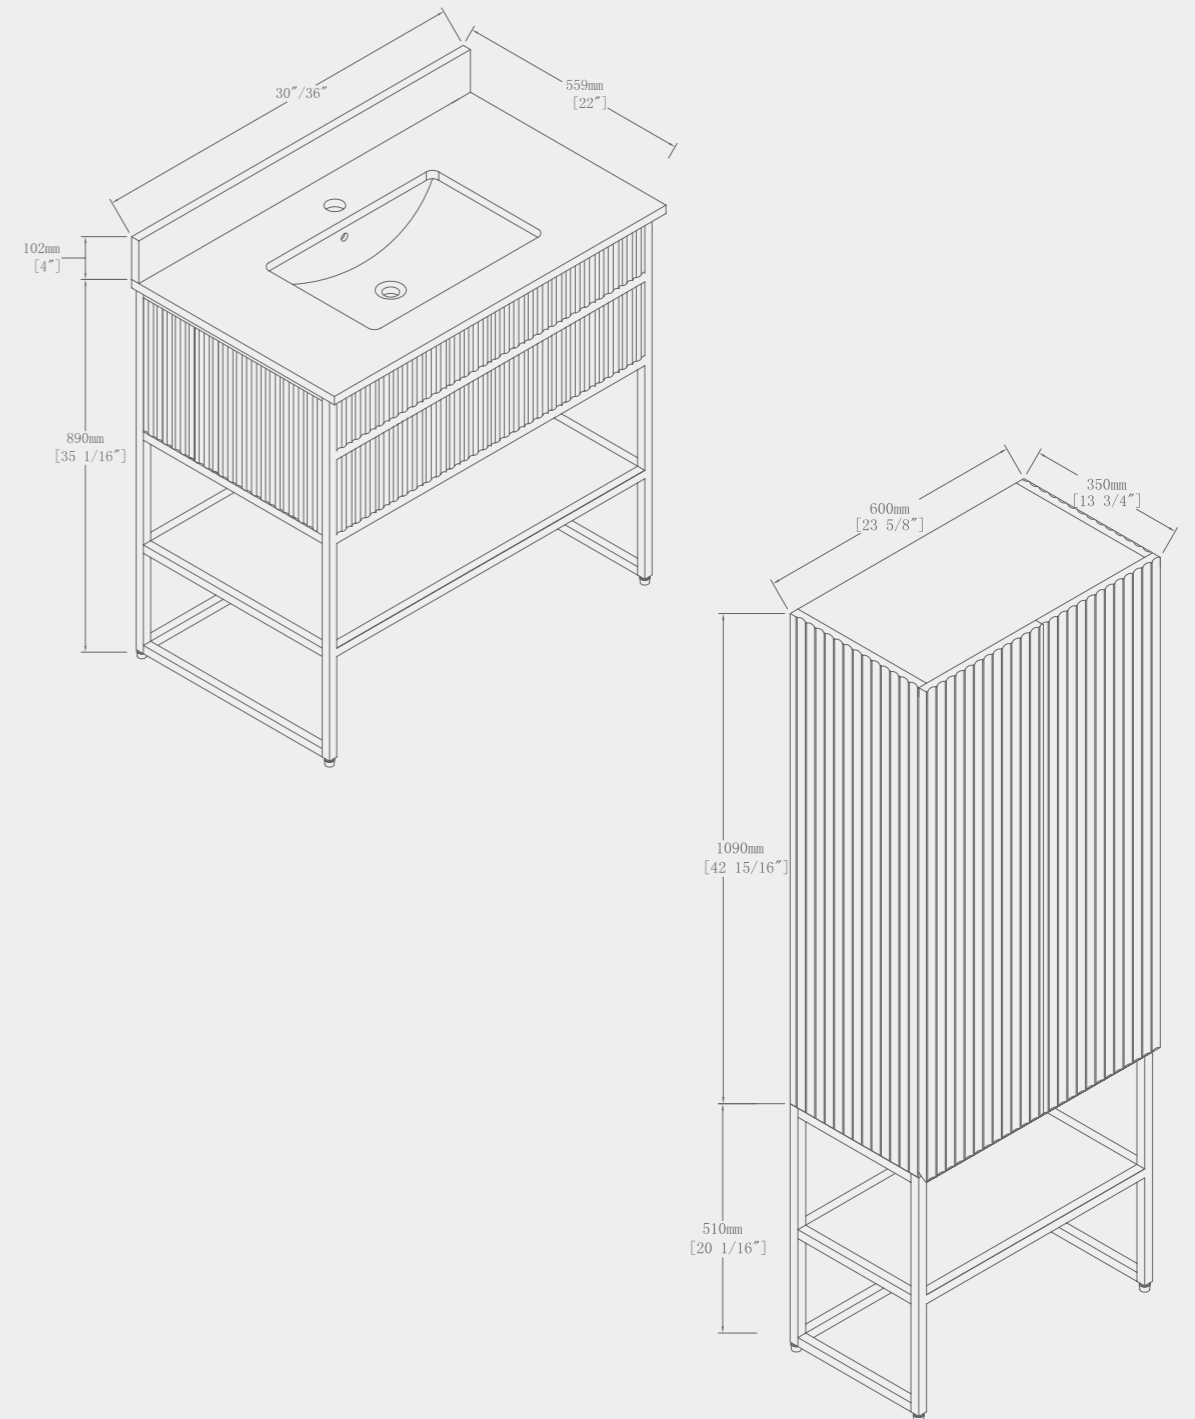

GENEVA

BATHROOM FURNITURE