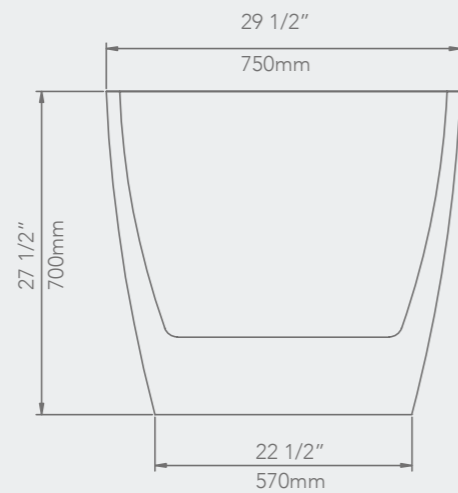

ALPS

FREE STANDING