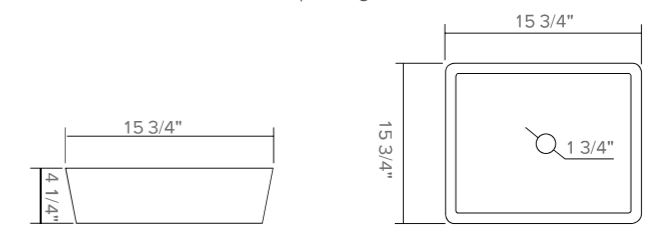

Height: 5 1/2"
 Diameter: 16 1/3"
 Thickness: 1/2"
 Standard 1 3/4" drain opening

CORALLO - Gold Crystal

Height: 5 1/2"
 Diameter: 16 1/3"
 Thickness: 1/2"
 Standard 1 3/4" drain opening

CORALLO - Smoke Grey Crystal

Height: 5 1/2"
 Diameter: 16 1/3"
 Thickness: 1/2"
 Standard 1 3/4" drain opening

SAPPHIRE - Clear Crystal

Height: 4 1/4"
 Width: 15 3/4"
 Length: 15 3/4"
 Thickness: 1/2"
 Standard 1 3/4" drain opening

SAPPHIRE - Silver Crystal

Height: 4 1/4"
 Width: 15 3/4"
 Length: 15 3/4"
 Thickness: 1/2"
 Standard 1 3/4" drain opening

SAPPHIRE - Gold Crystal

Height: 4 1/4"
 Width: 15 3/4"
 Length: 15 3/4"
 Thickness: 1/2"
 Standard 1 3/4" drain opening