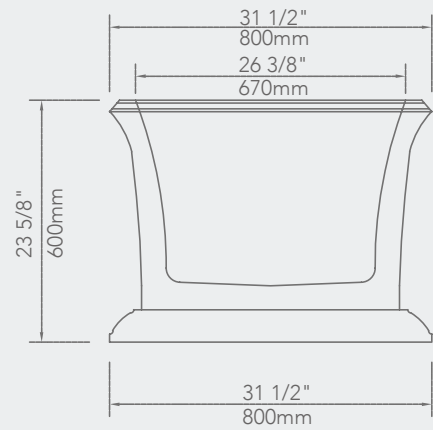

HAMPTONS

FREE STANDING