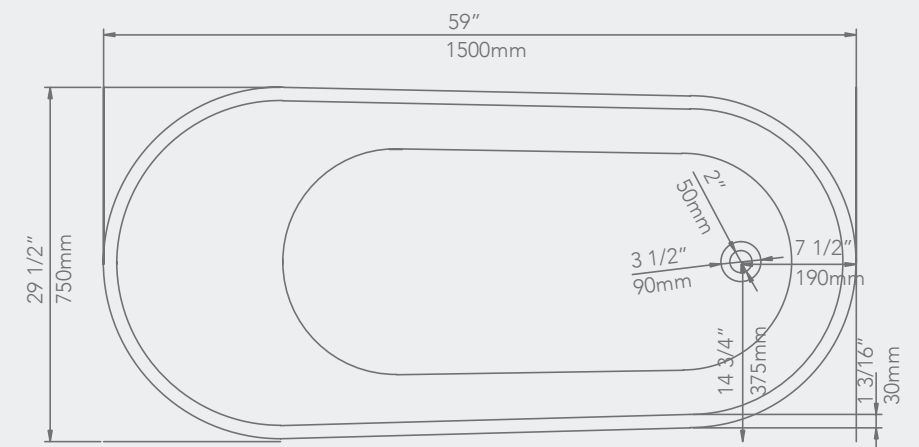

ALPS

FREE STANDING