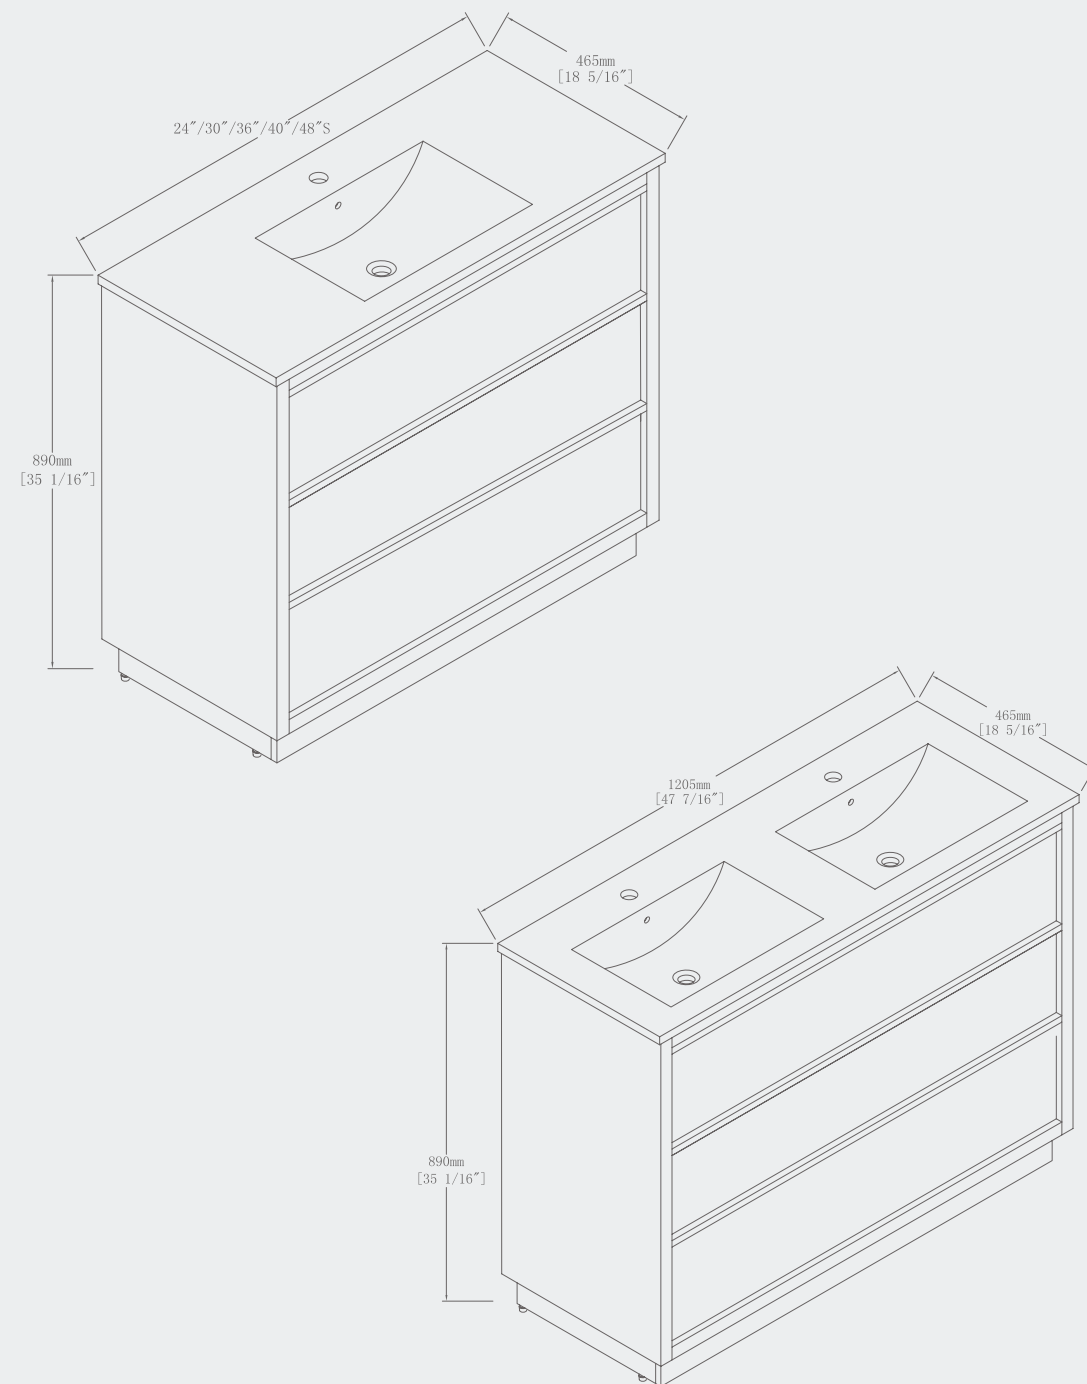

## Crystal Glass Vessel Sinks

---

Some models in the general catalogue have undergone a restyling that has given rise to washbasins with thinner walls and modified the shape of the overflow to give the pieces lightness and unparalleled visual dynamism.