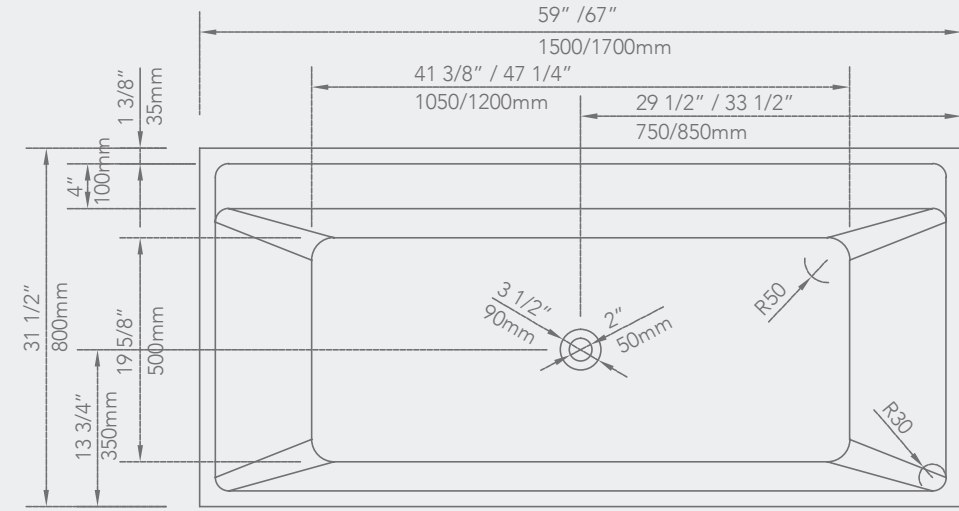

ZEN

FREE STANDING