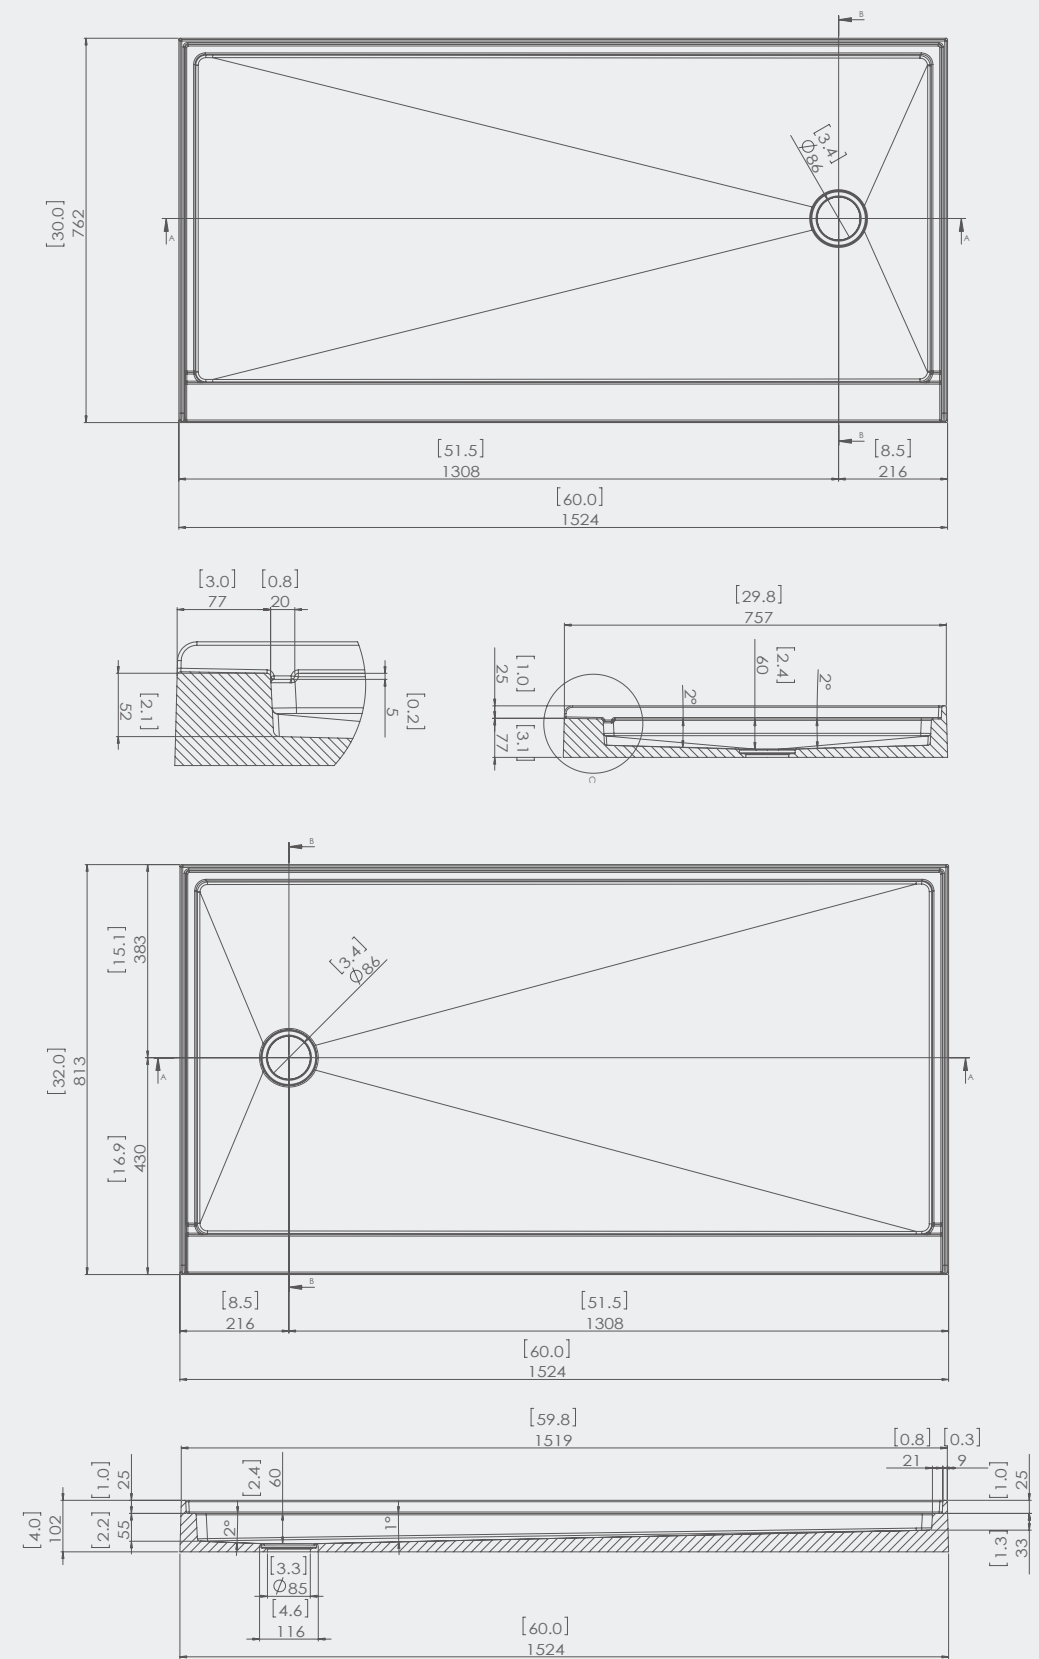

PROBB - Bathtub Replacement Shower Base