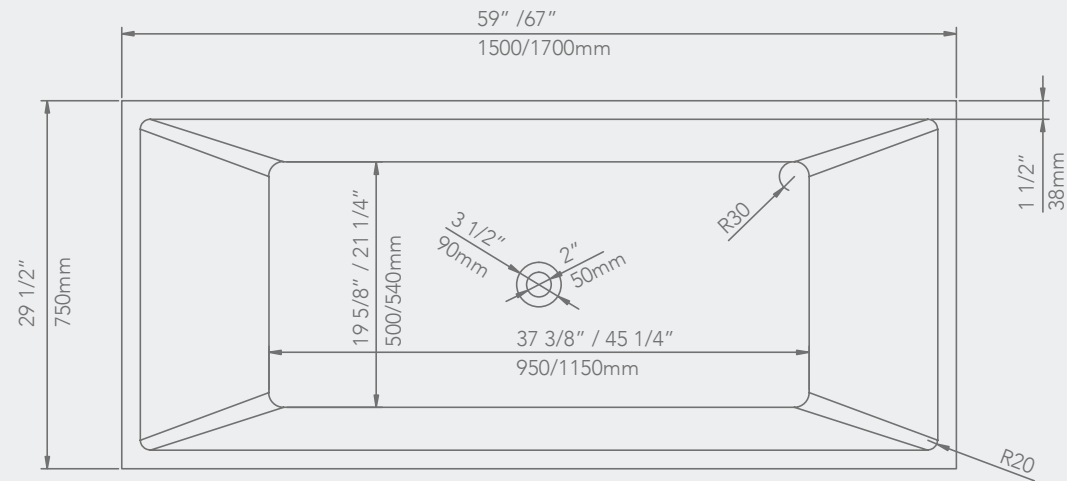

PIAZZA

FREE STANDING