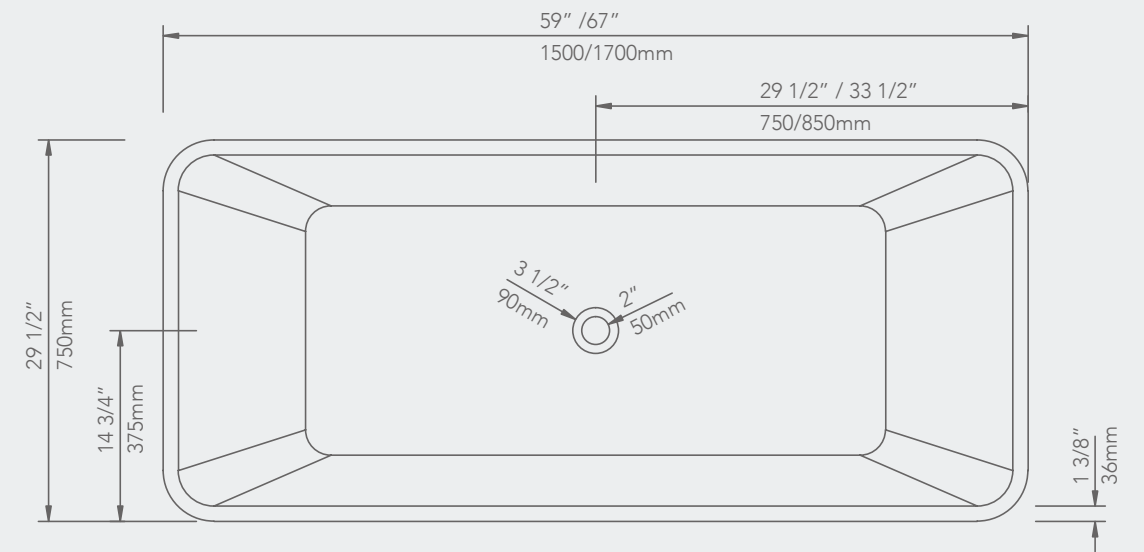

DOVE

FREE STANDING