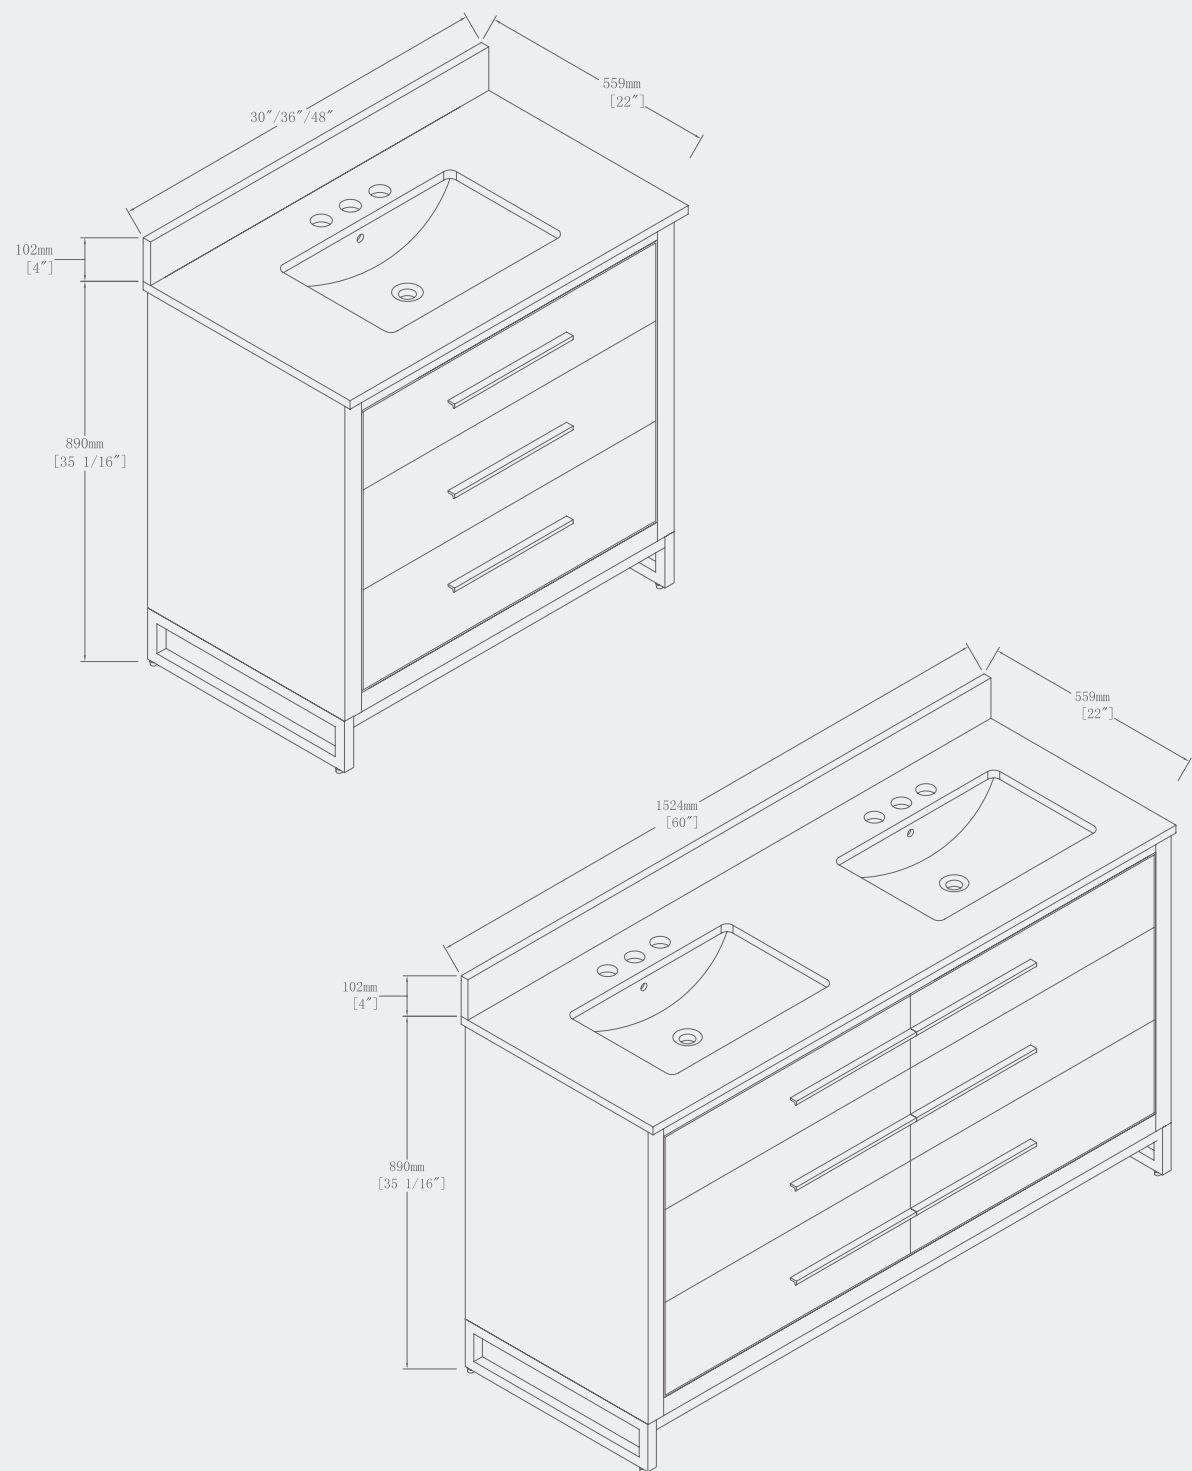

WINDSOR

BATHROOM FURNITURE