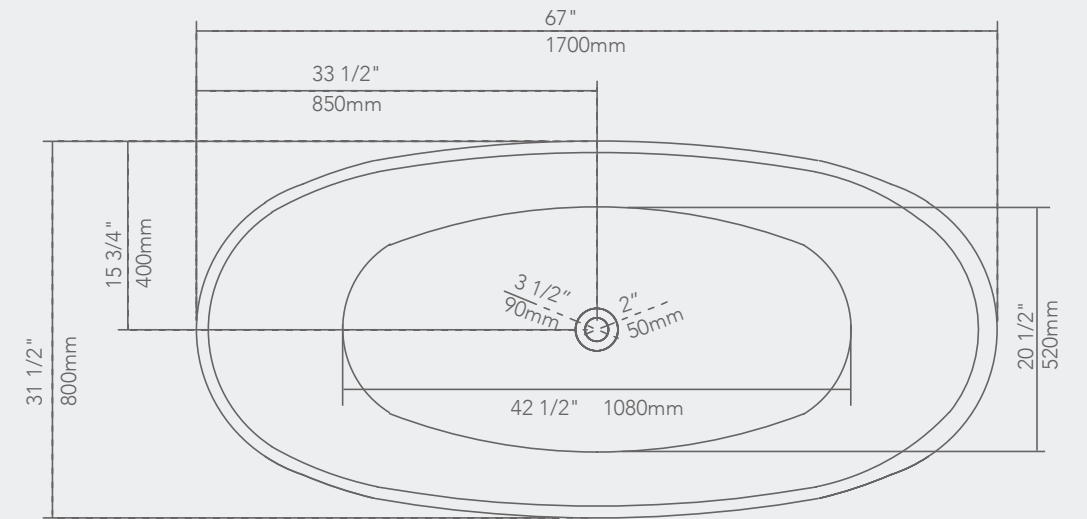

COSMO

FREE STANDING