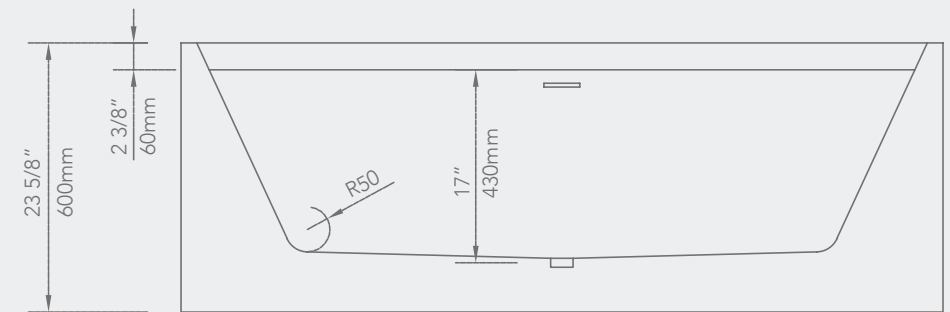

ZEN

FREE STANDING