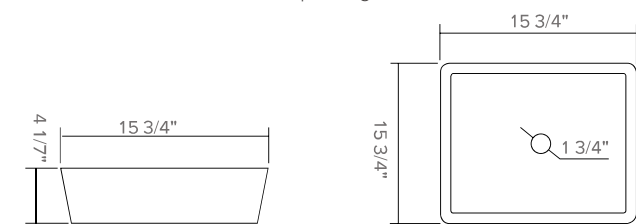

SAPPHIRE - Clear Crystal

Height: 4 1/4"
Width: 15 3/4"
Length: 15 3/4"
Thickness: 1/2"
Standard 1 3/4" drain opening