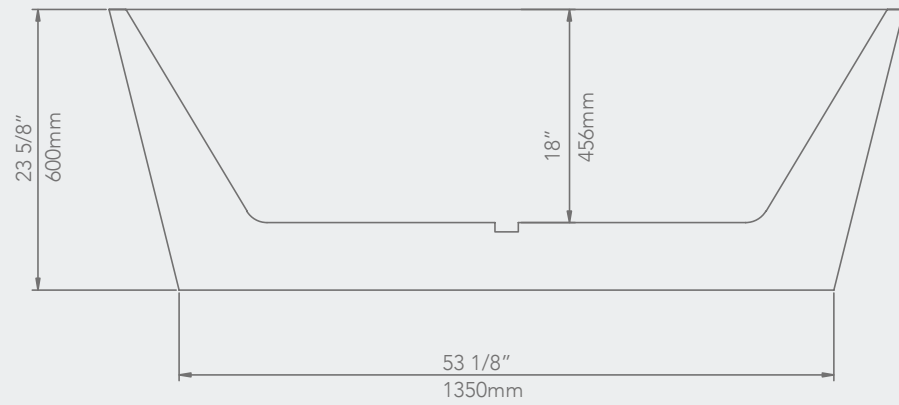

AMAZON

FREE STANDING