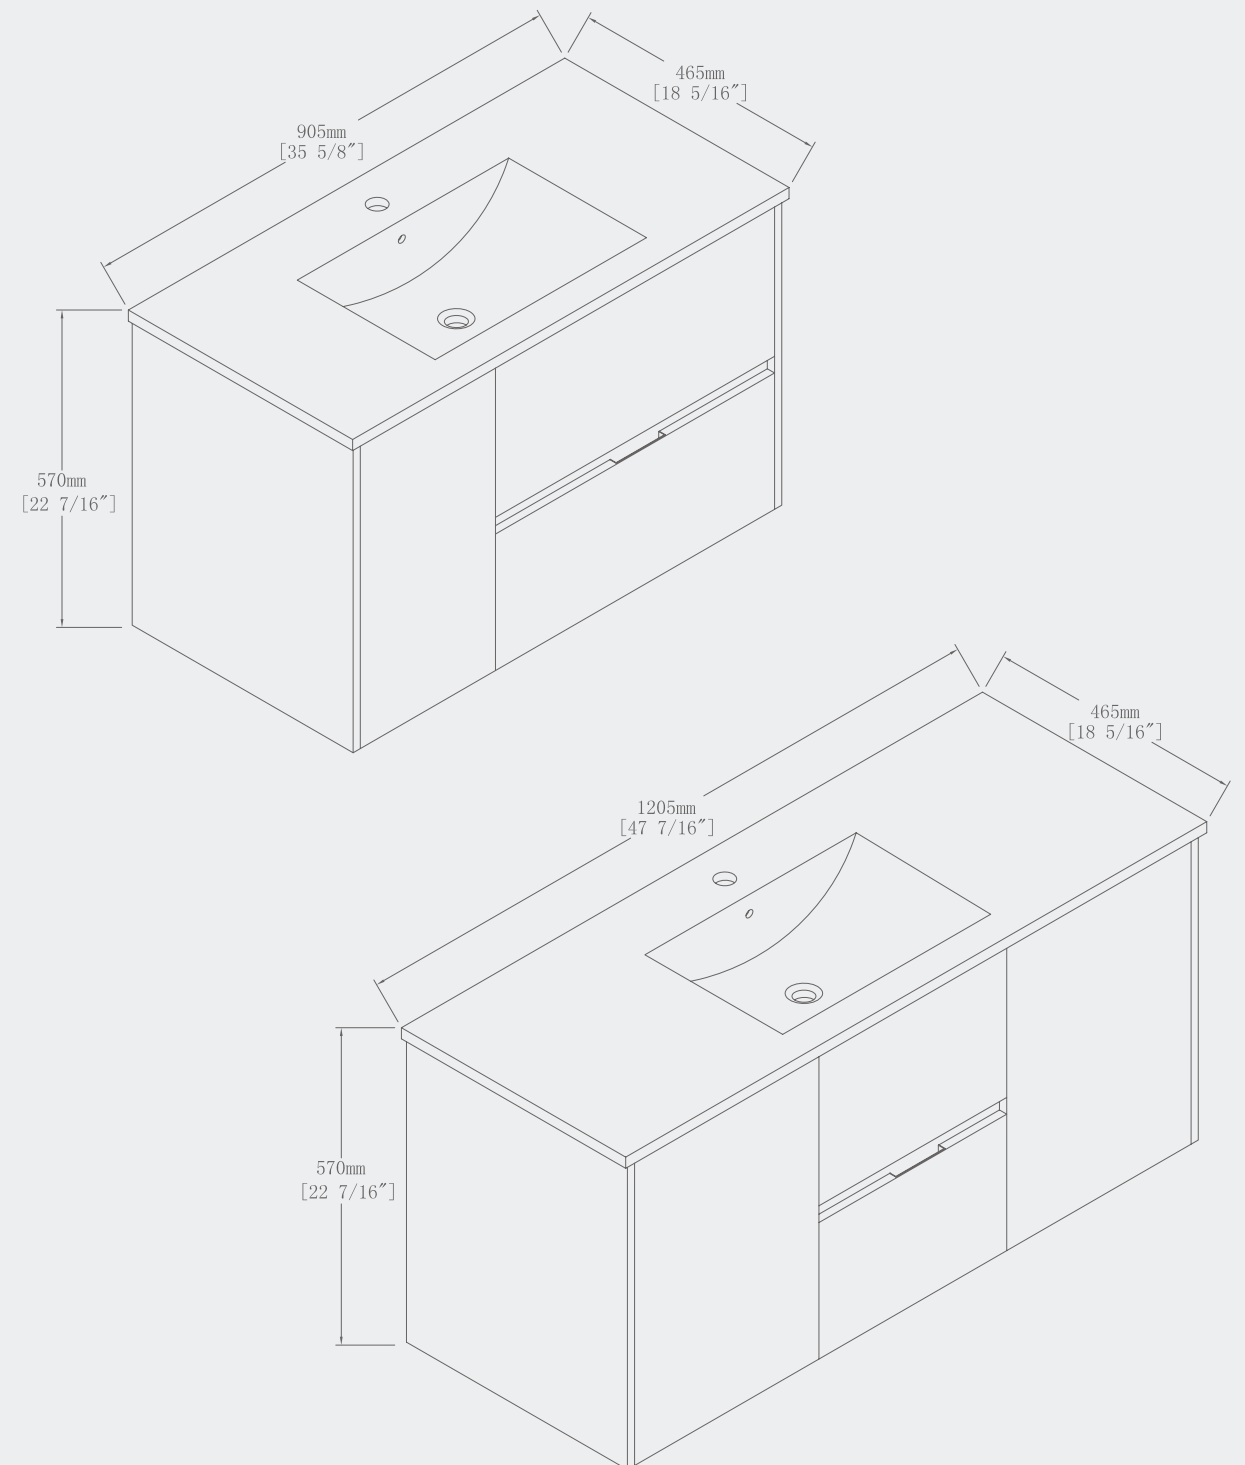

EURO

BATHROOM FURNITURE