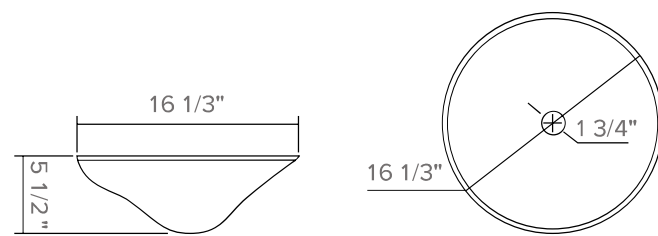

CORALLO - Smoke Grey Crystal

Height: 5 1/2"
Diameter: 16 1/3"
Thickness: 1/2"
Standard 1 3/4" drain opening