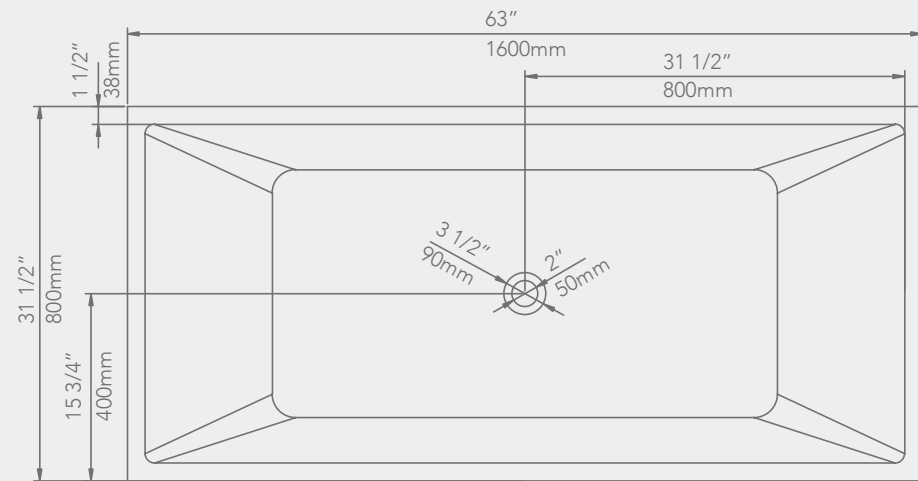

AMAZON

FREE STANDING