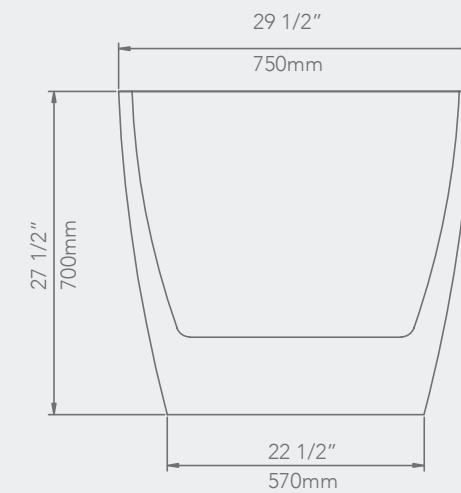

ALPS

FREE STANDING