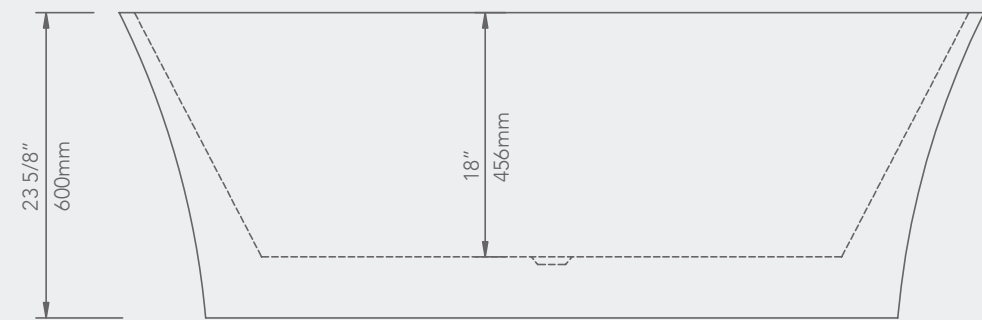

DOVE

FREE STANDING