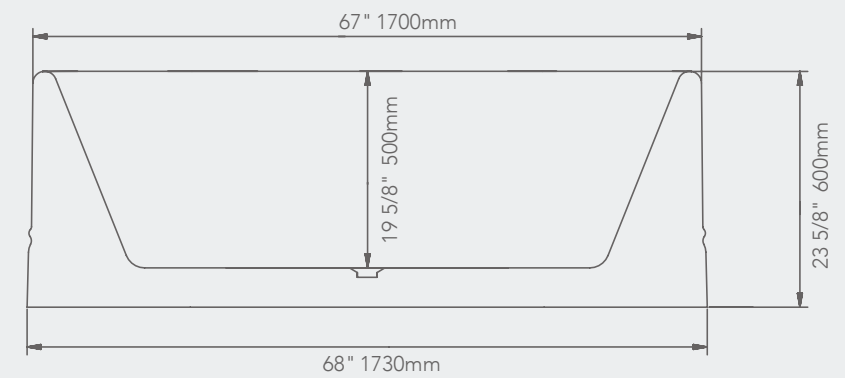

DIAMOND

FREE STANDING