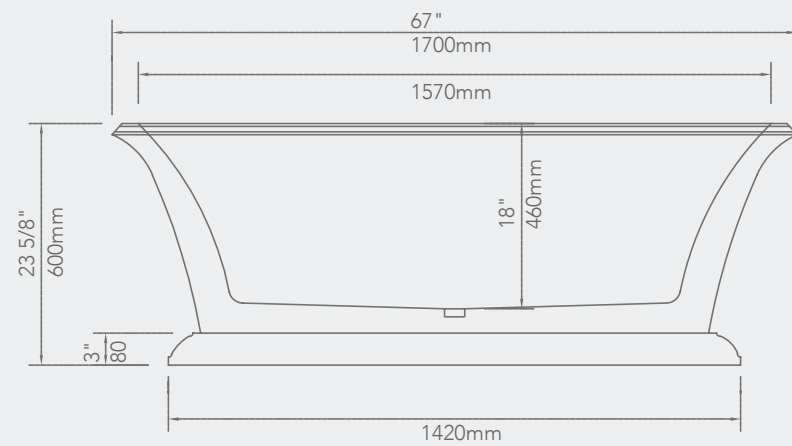

HAMPTONS

FREE STANDING