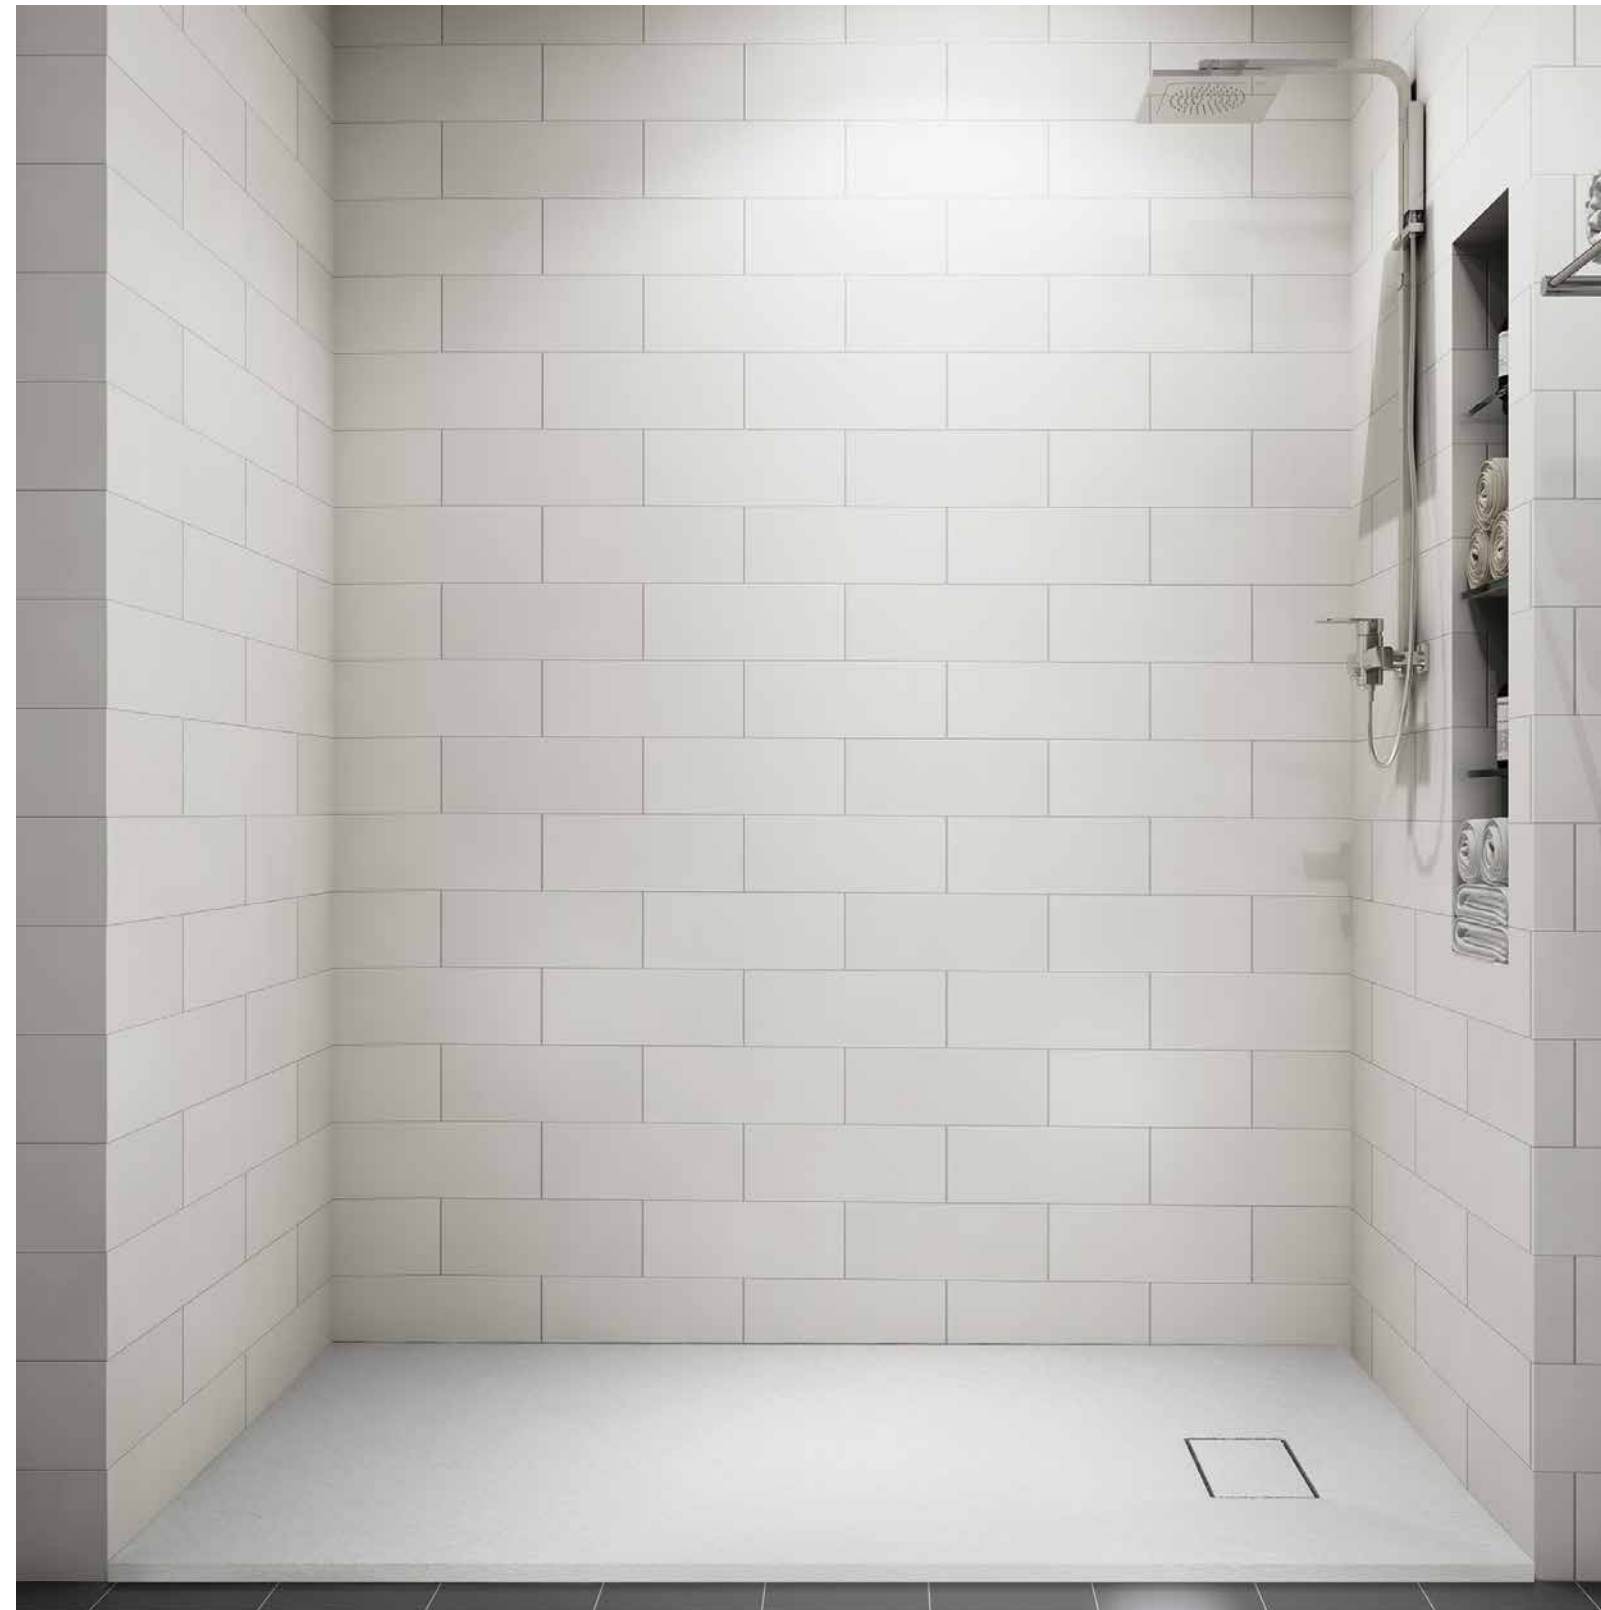

# BBLN - Linear Drain Shower Base

Non-slip Surface