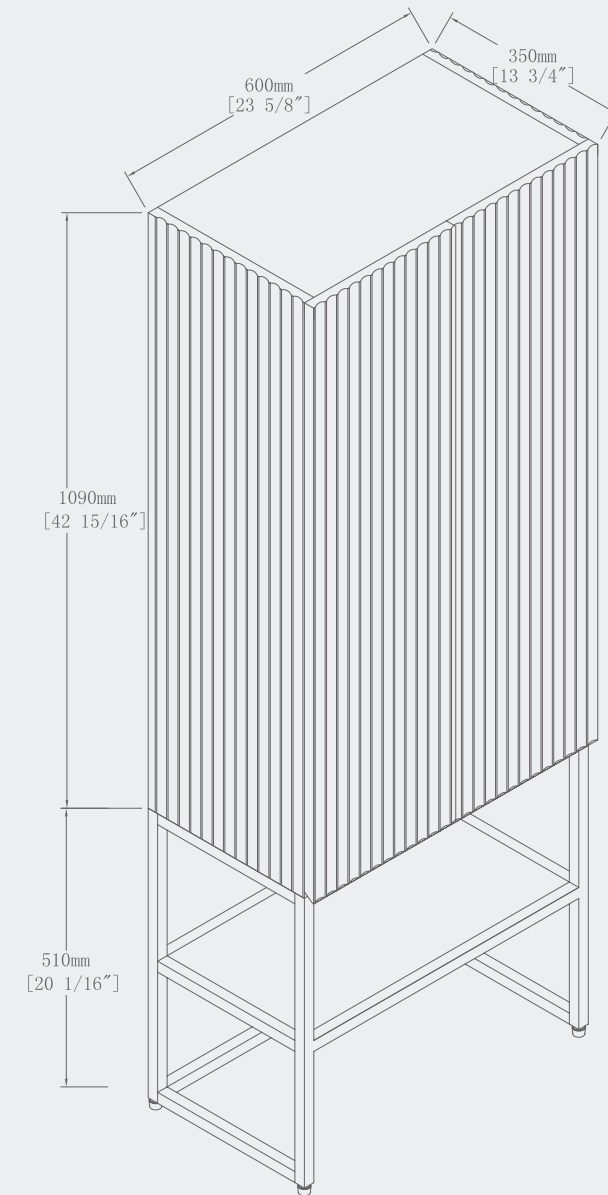

GENEVA

BATHROOM FURNITURE