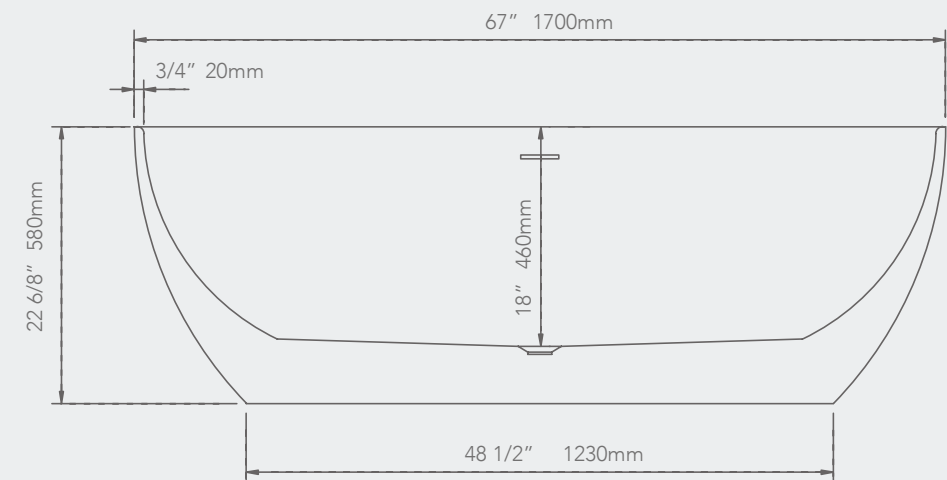

CHRISTIE

FREE STANDING