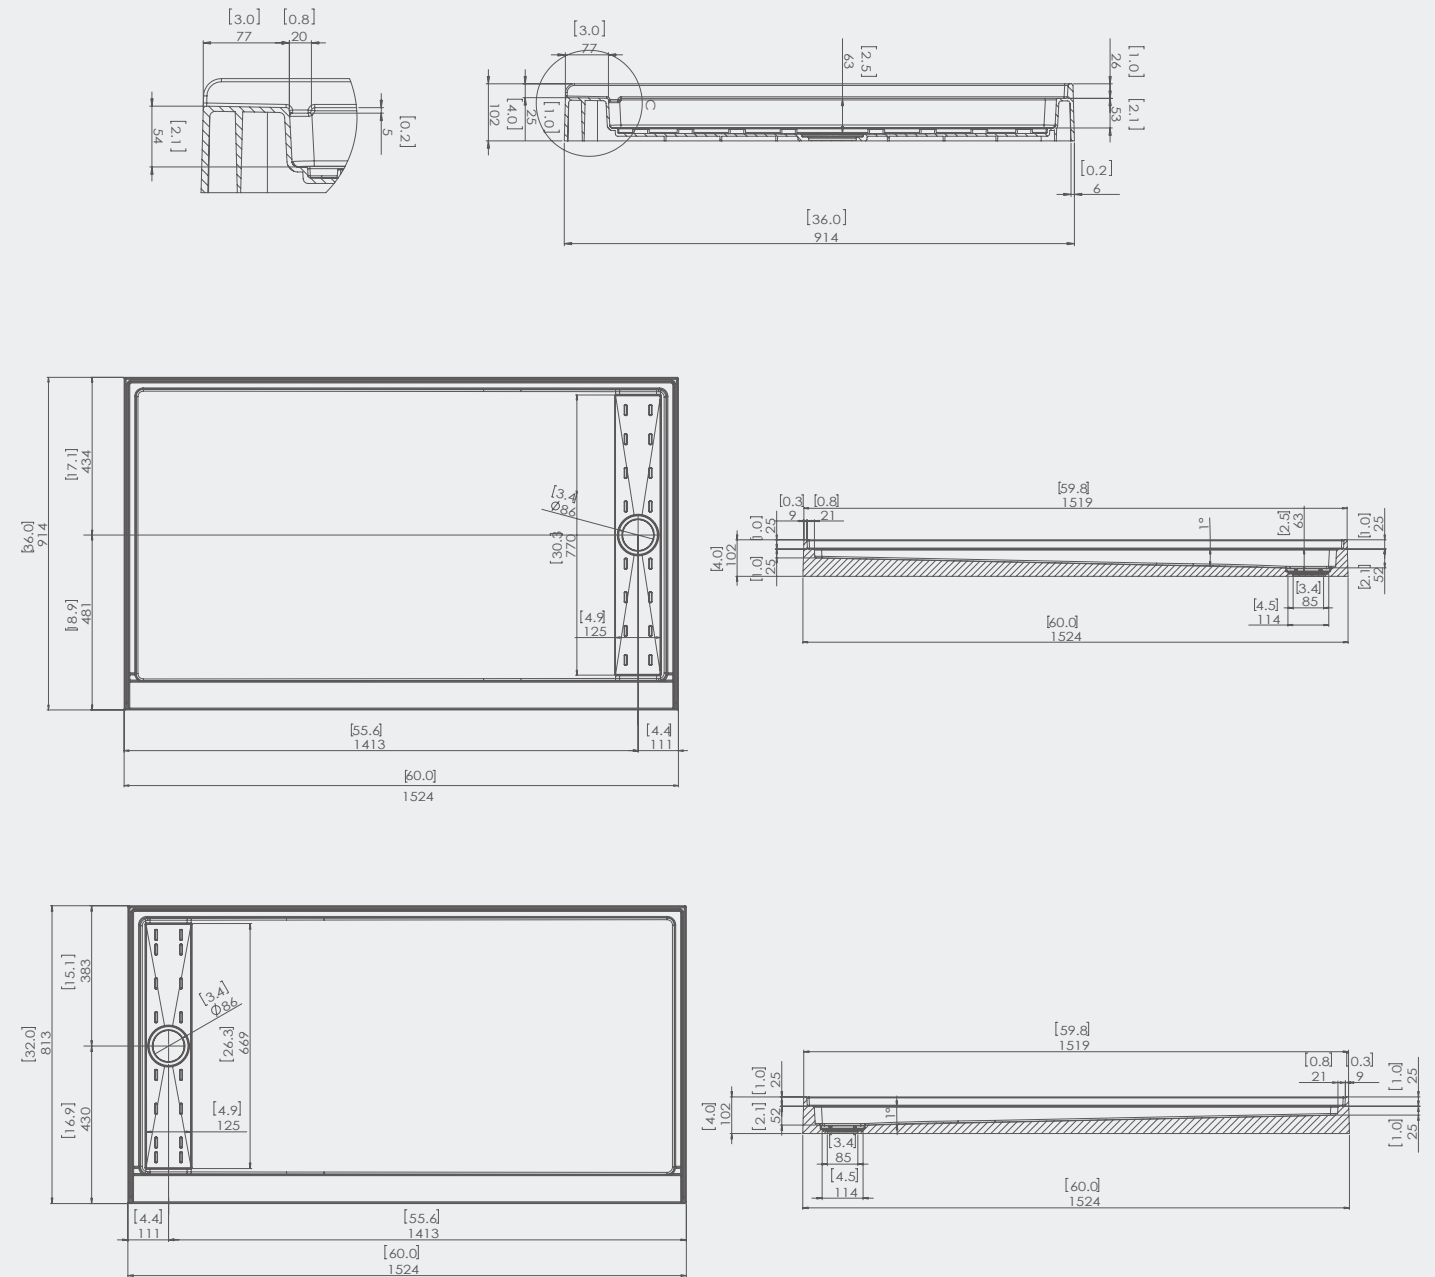

# LINEAR DRAIN

SHOWER BASE

Includes Stainless Steel Linear Drain Cover