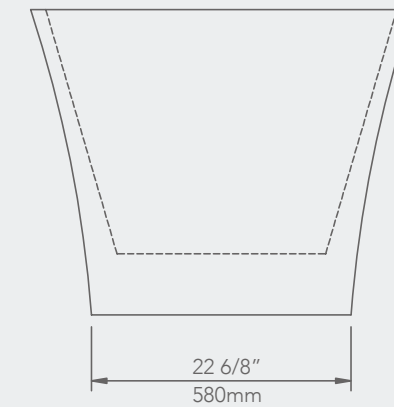

DOVE

FREE STANDING