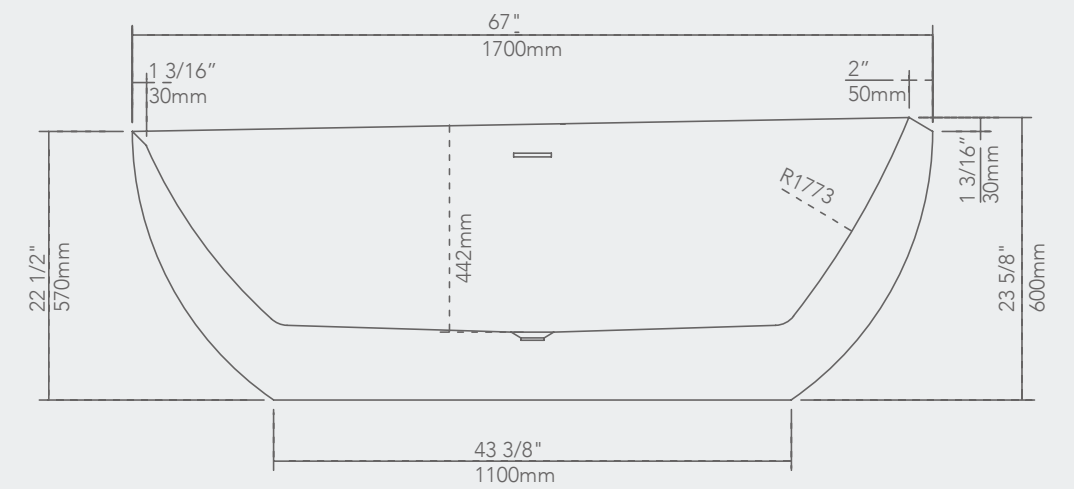

COSMO

FREE STANDING