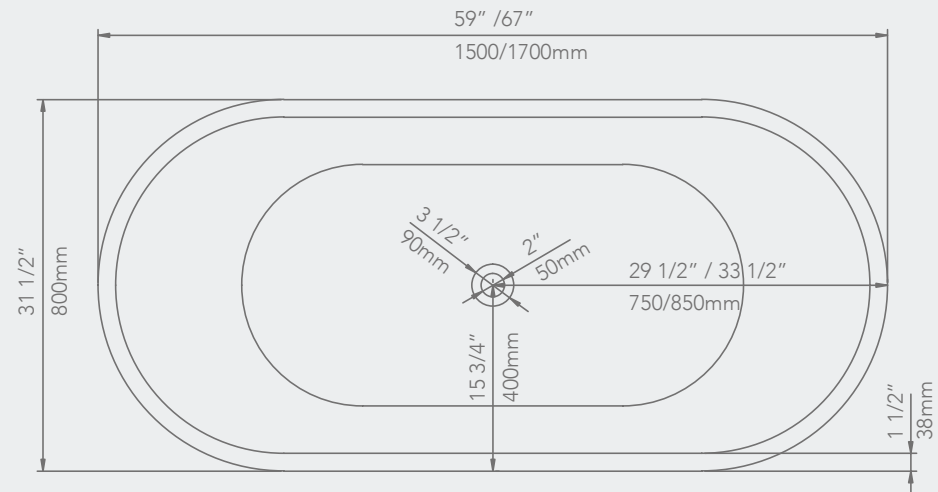

MONACO

FREE STANDING