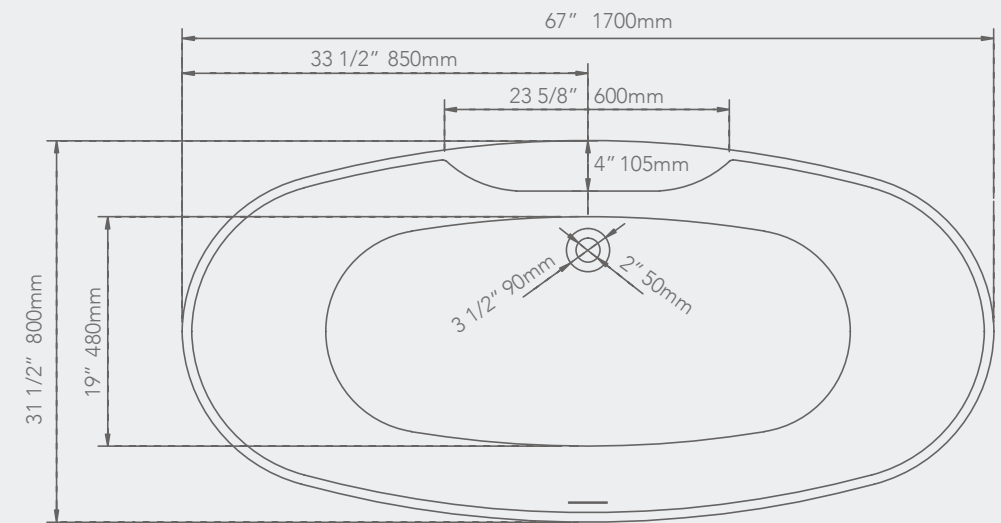

CHRISTIE

FREE STANDING