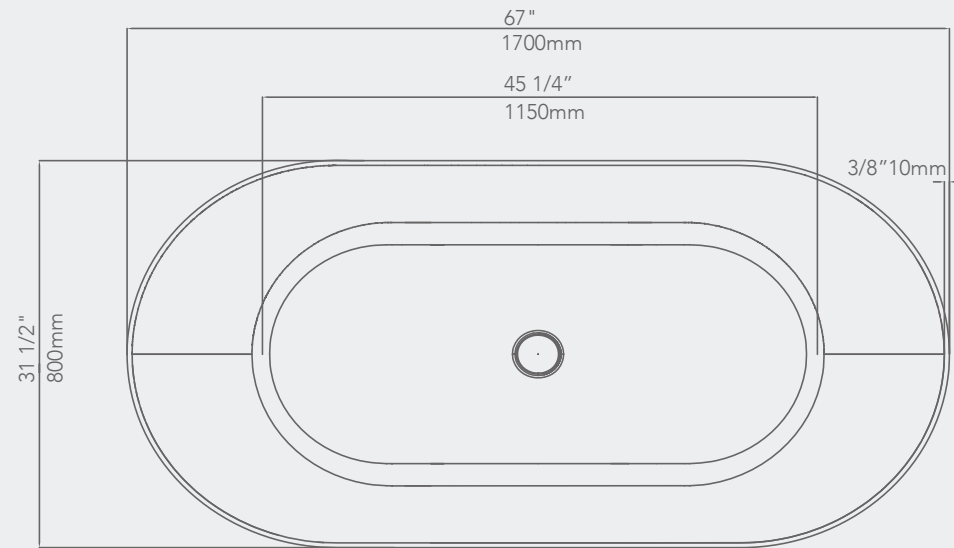

AIRPLAY

FREE STANDING