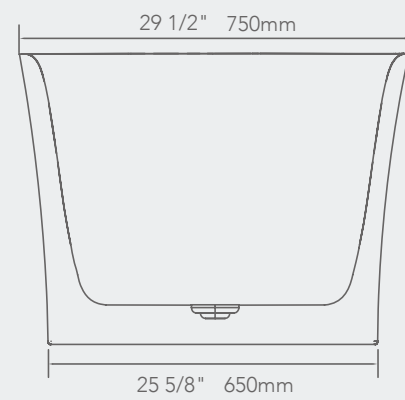

AIRPLAY

FREE STANDING