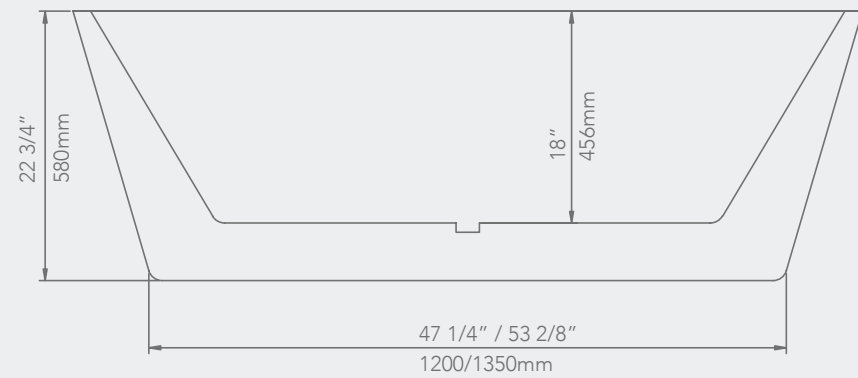

MONACO

FREE STANDING