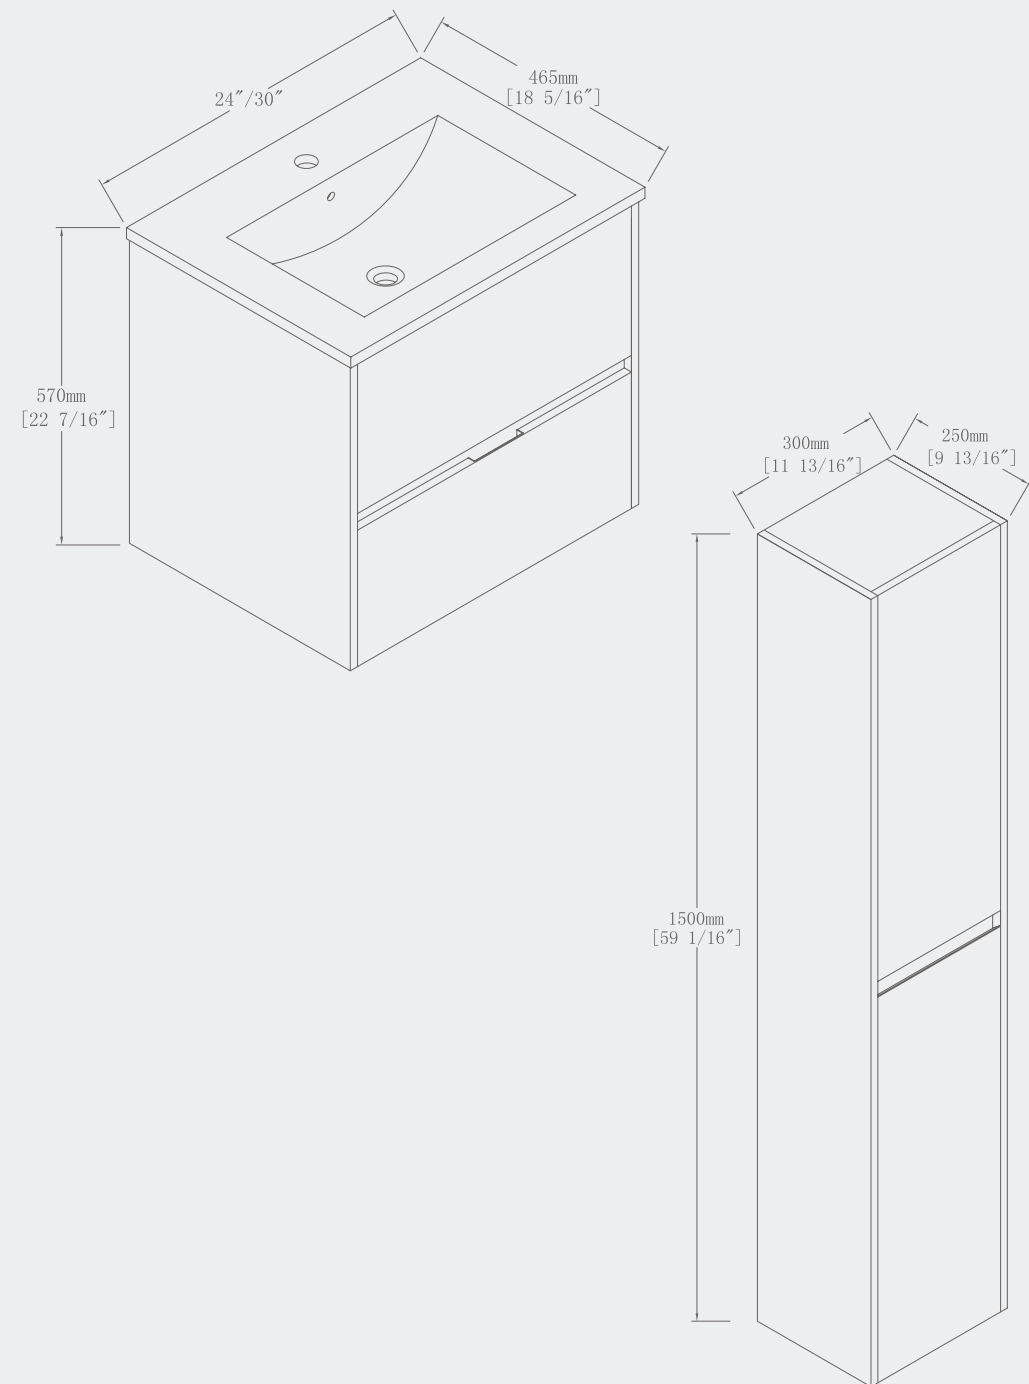

EURO

BATHROOM FURNITURE