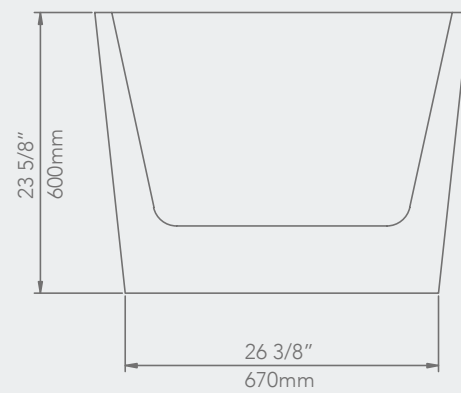

AMAZON

FREE STANDING