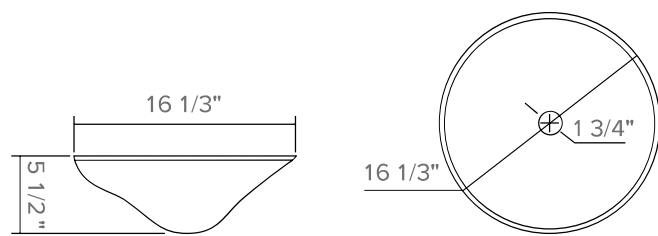

CORALLO - Silver Crystal

Height: 5 1/2"
Diameter: 16 1/3"
Thickness: 1/2"
Standard 1 3/4" drain opening