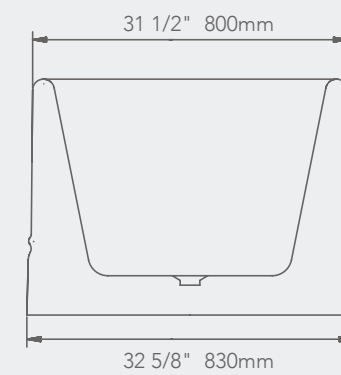

DIAMOND

FREE STANDING