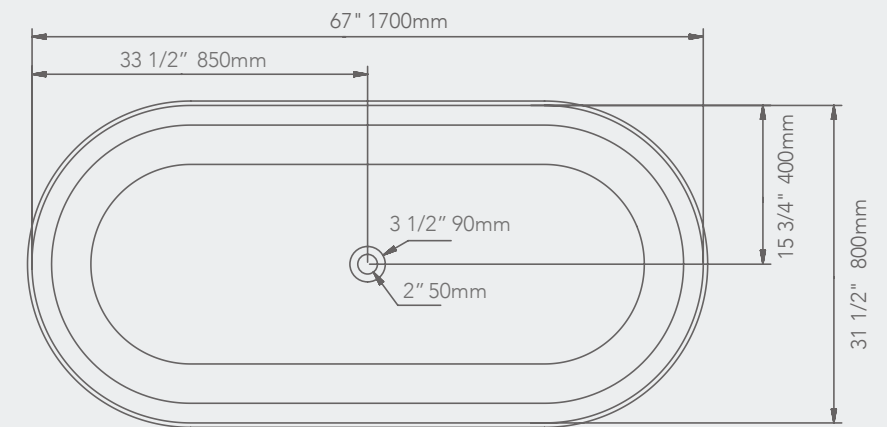

DIAMOND

FREE STANDING