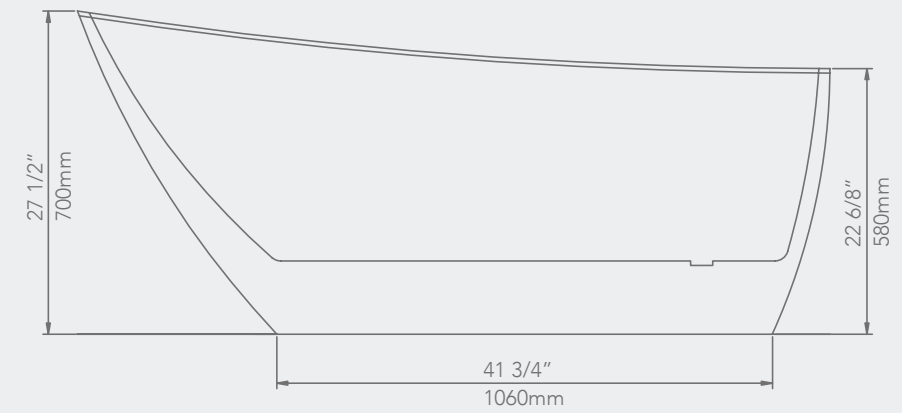

ALPS

FREE STANDING