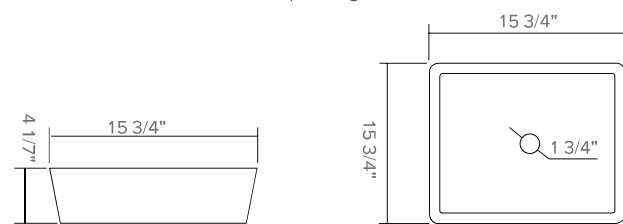

SAPPHIRE - Silver Crystal

Height: 4 1/4"
Width: 15 3/4"
Length: 15 3/4"
Thickness: 1/2"
Standard 1 3/4" drain opening