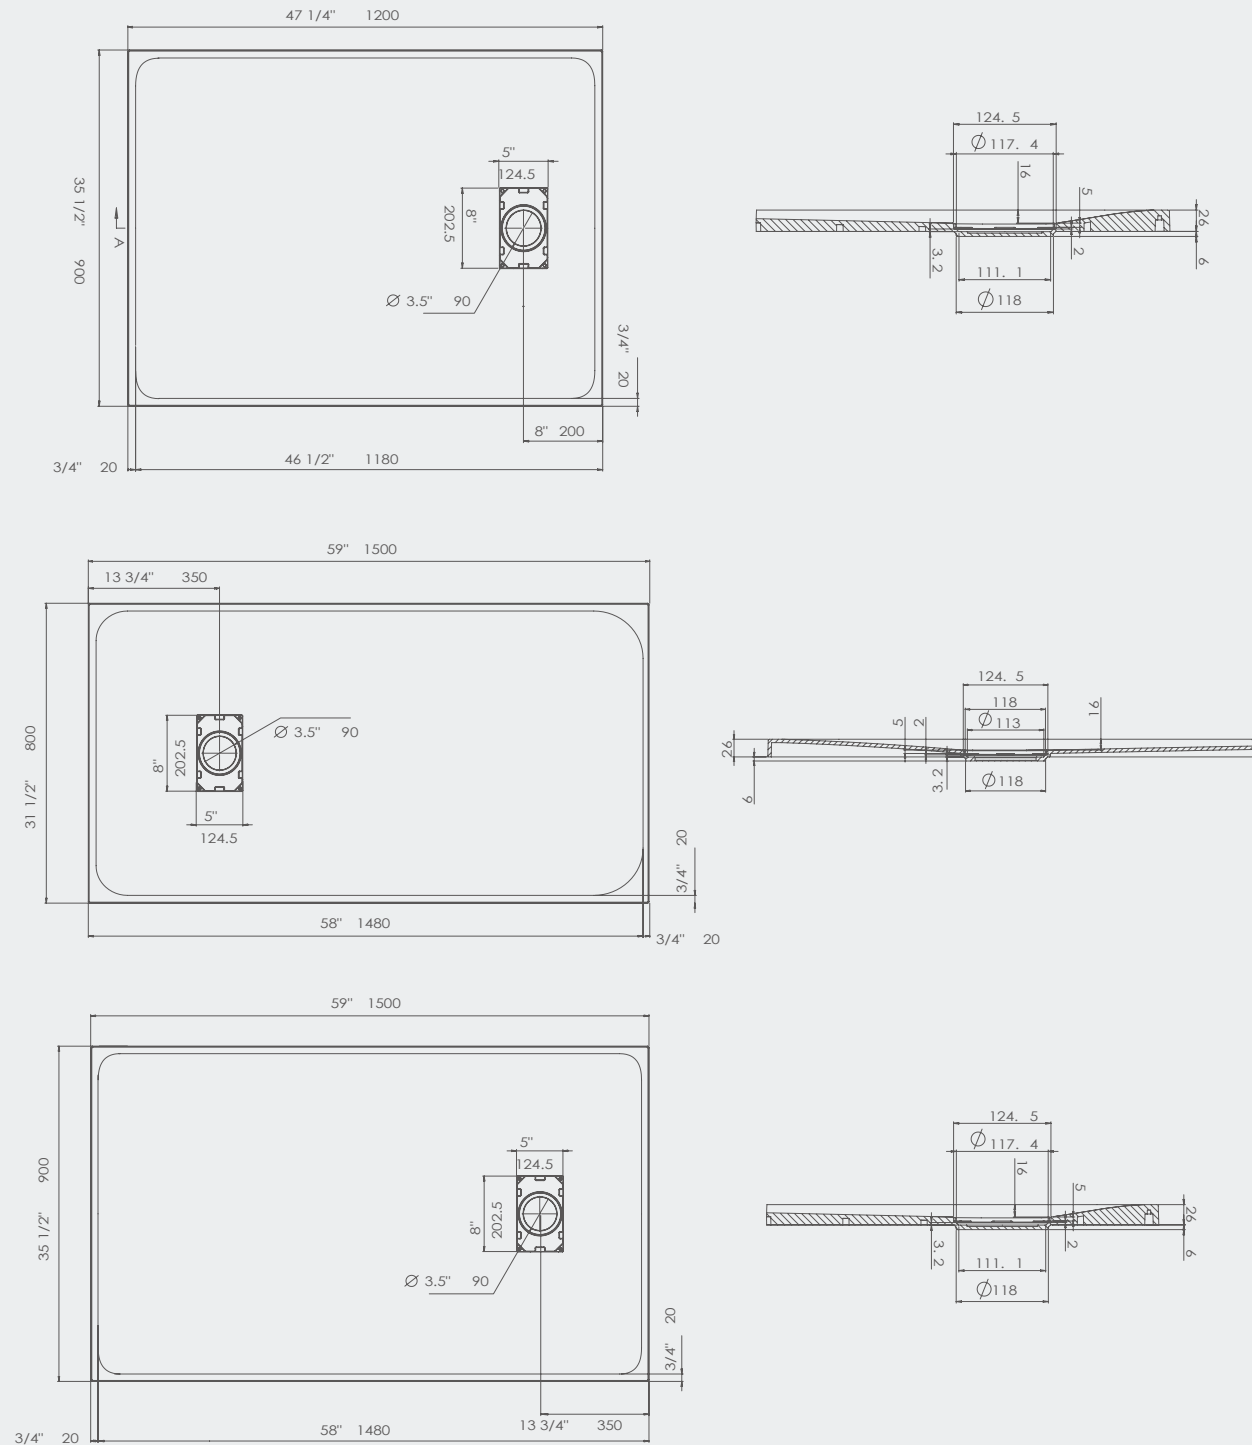

# LINEAR DRAIN

SHOWER BASE

Includes Stainless Steel Linear Drain Cover