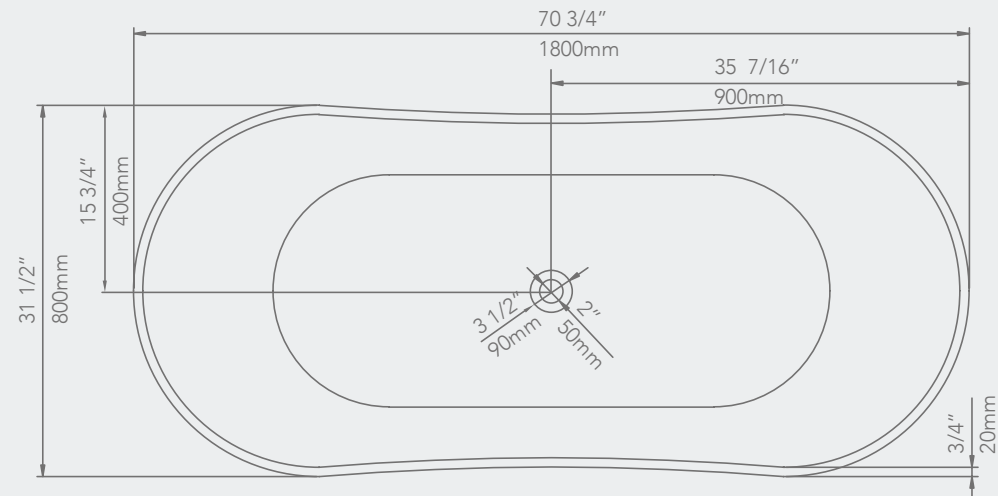

HUDSON

FREE STANDING