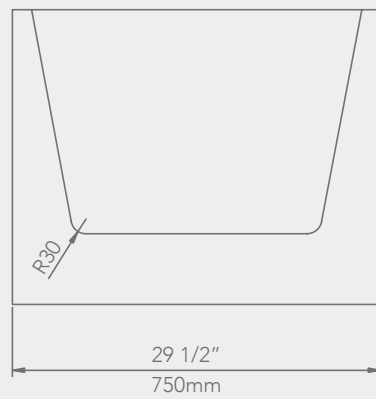

PIAZZA

FREE STANDING