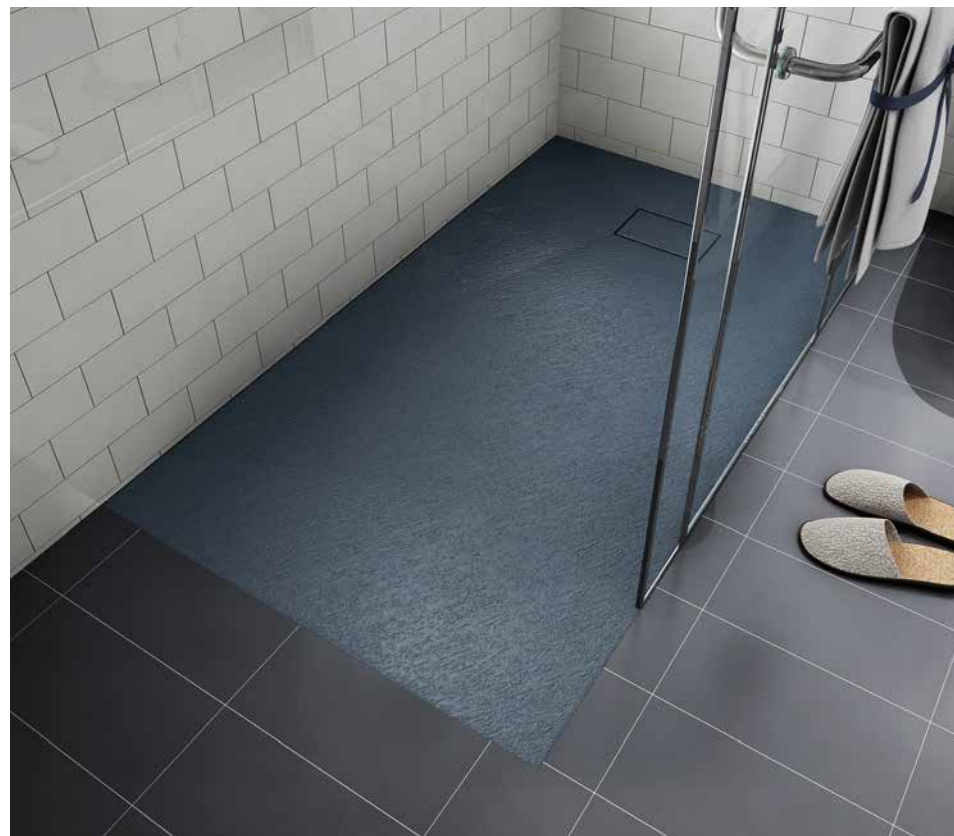

BBS -1" Slim Shower Base

1" Slim Shower Base BBS Available Colors & Sizes

White Color - Slate Stone Effect.

48" x 36" x 1"
59" x 32" x 1"
59" x 36" x 1"

Grey Color - Slate Stone Effect.

48" x 36" x 1"
59" x 32" x 1"
59" x 36" x 1"

Matt Black Color - Slate Stone Effect.

48" x 36" x 1"
59" x 32" x 1"
59" x 36" x 1"

Please refer to drawing for accurate measurements