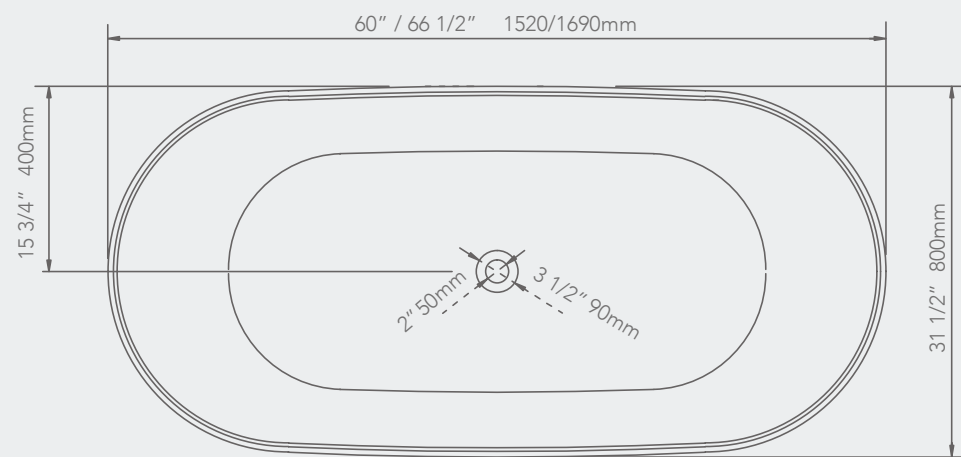

BELLAGIO

FREE STANDING