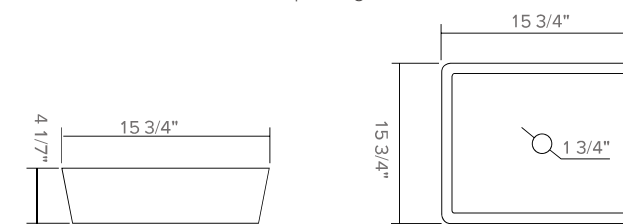

SAPPHIRE - Gold Crystal

Height: 4 1/4"
Width: 15 3/4"
Length: 15 3/4"
Thickness: 1/2"
Standard 1 3/4" drain opening