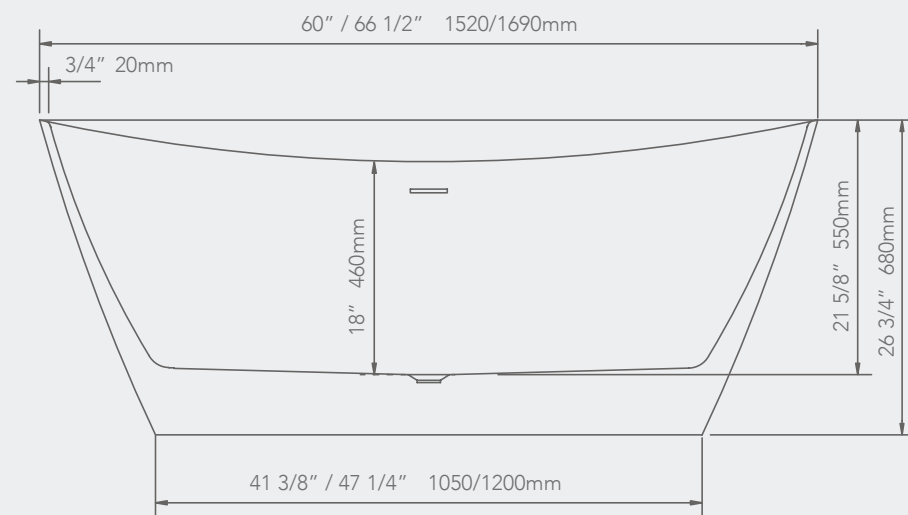

BELLAGIO

FREE STANDING