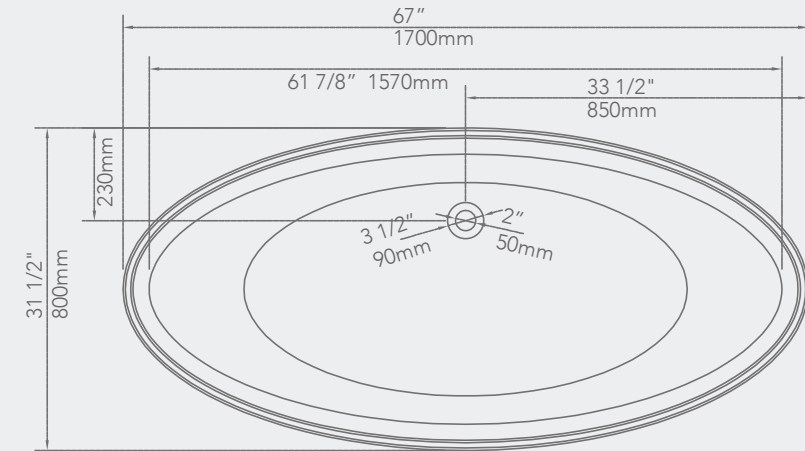

HAMPTONS

FREE STANDING