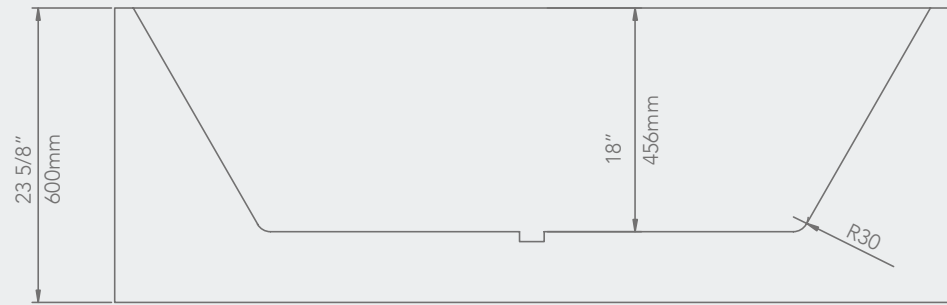

PIAZZA

FREE STANDING