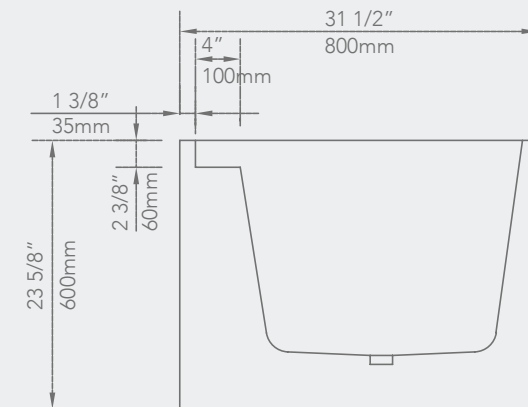

ZEN

FREE STANDING