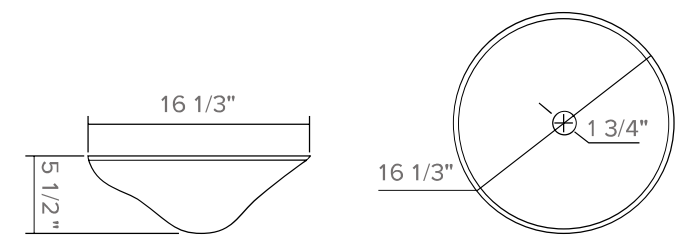

CORALLO - Gold Crystal

Height: 5 1/2"
Diameter: 16 1/3"
Thickness: 1/2"
Standard 1 3/4" drain opening