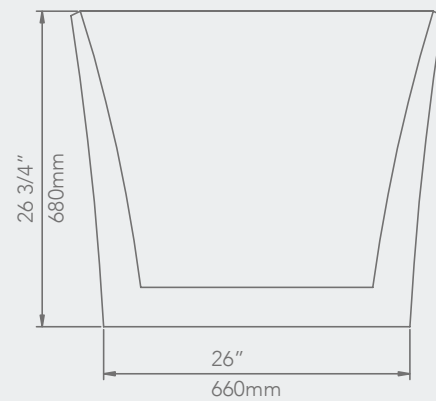

HUDSON

FREE STANDING