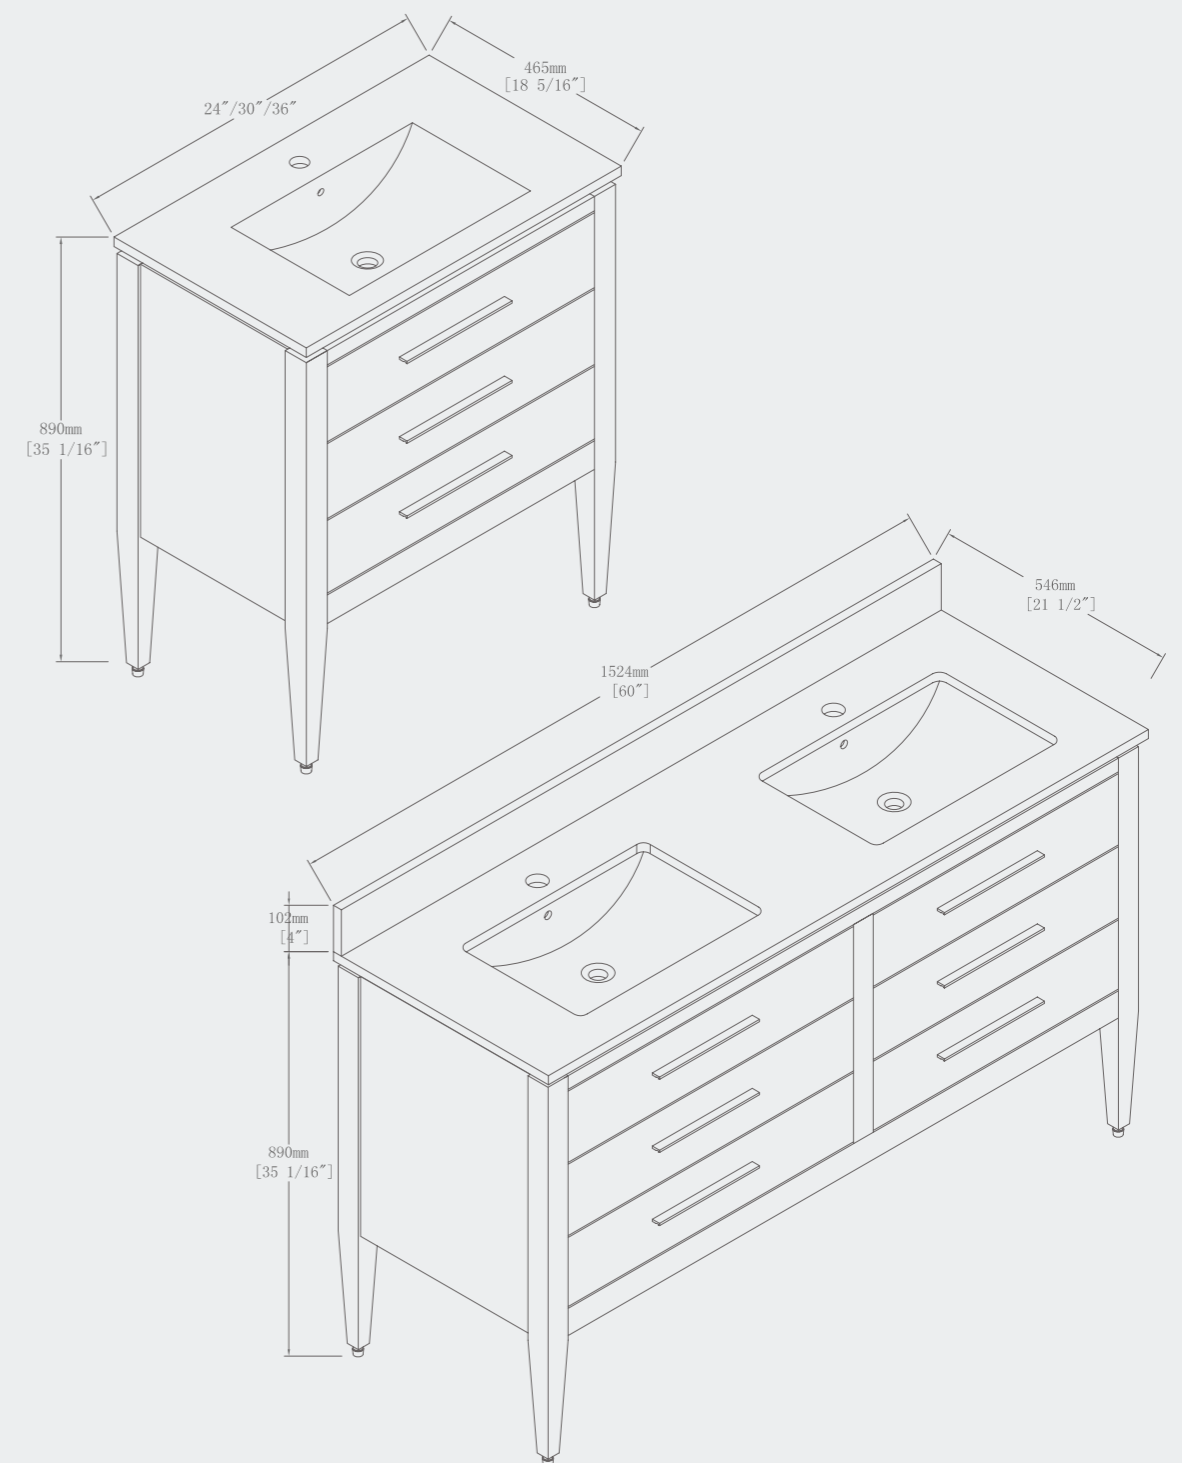

LONDON

BATHROOM FURNITURE