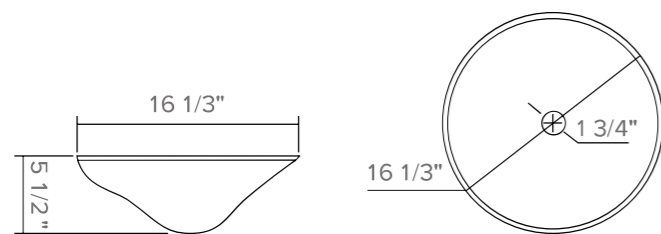

Height: 5 1/2"
 Diameter: 16 1/3"
 Thickness: 1/2"
 Standard 1 3/4" drain opening

SAPPHIRE - Clear Crystal

Height: 4 1/4"
 Width: 15 3/4"
 Length: 15 3/4"
 Thickness: 1/2"
 Standard 1 3/4" drain opening