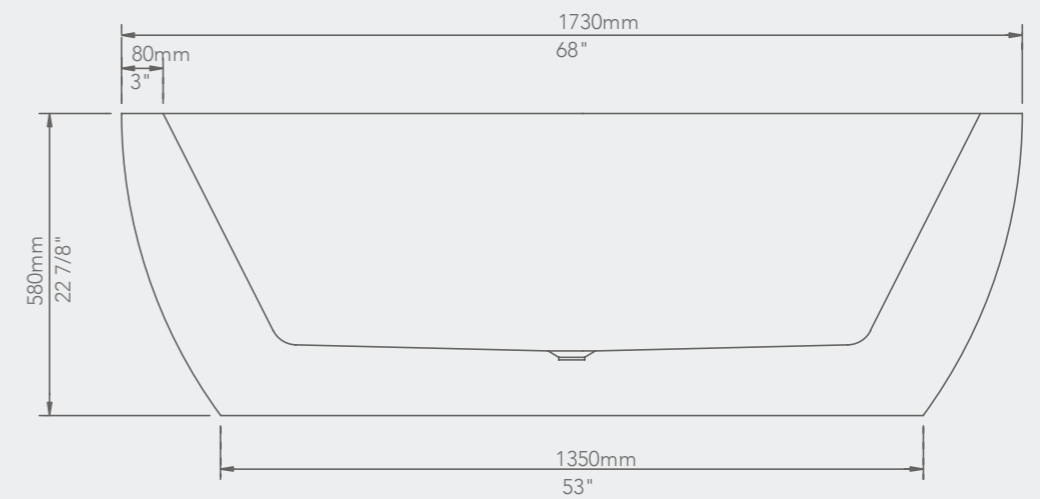

BERLIN

FREE STANDING