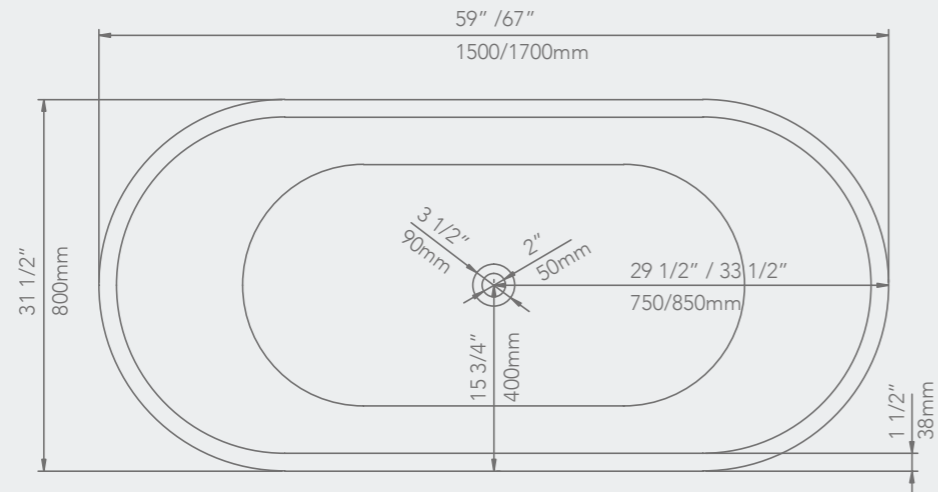

MONACO

FREE STANDING