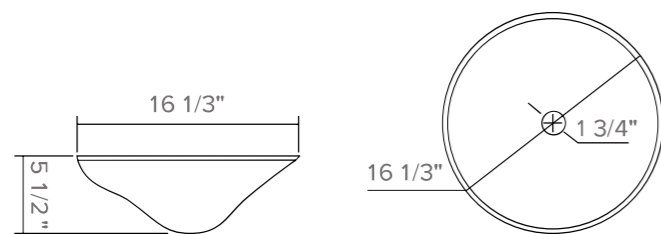

CORALLO - Silver Crystal

Height: 5 1/2"
Diameter: 16 1/3"
Thickness: 1/2"
Standard 1 3/4" drain opening