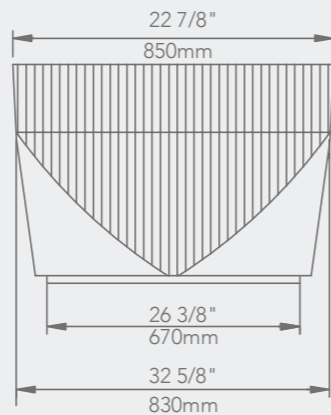

ITALO

FREE STANDING