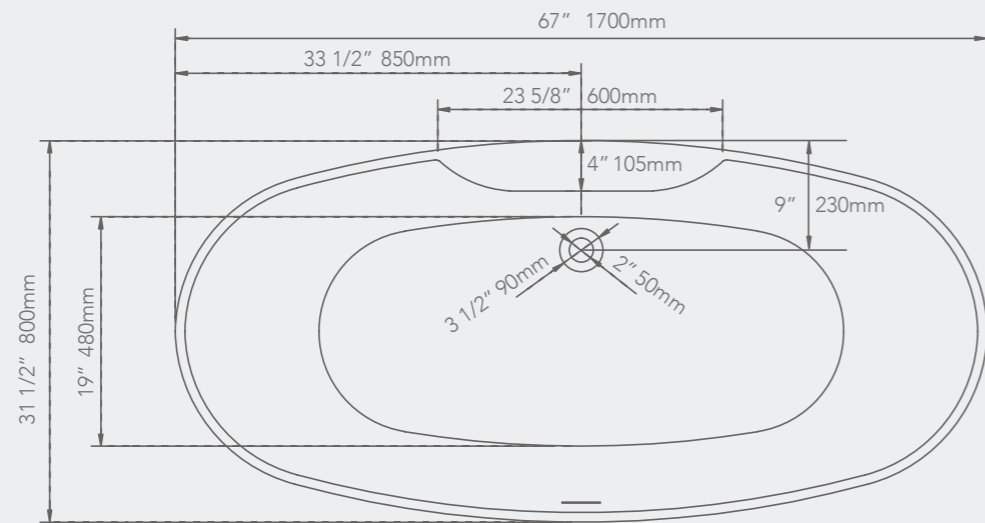

CHRISTIE

FREE STANDING