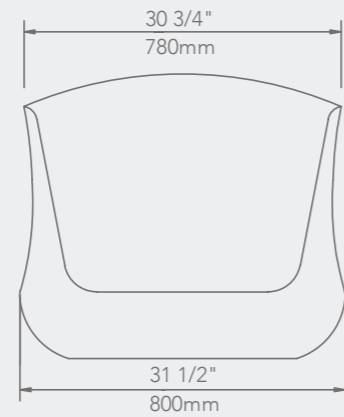

FREE STANDING

59" x 31 1/2" x 23 3/4"

67" x 31 1/2" x 23 3/4"

ARK

FREE STANDING

ALPS

FREE STANDING

AMAZON