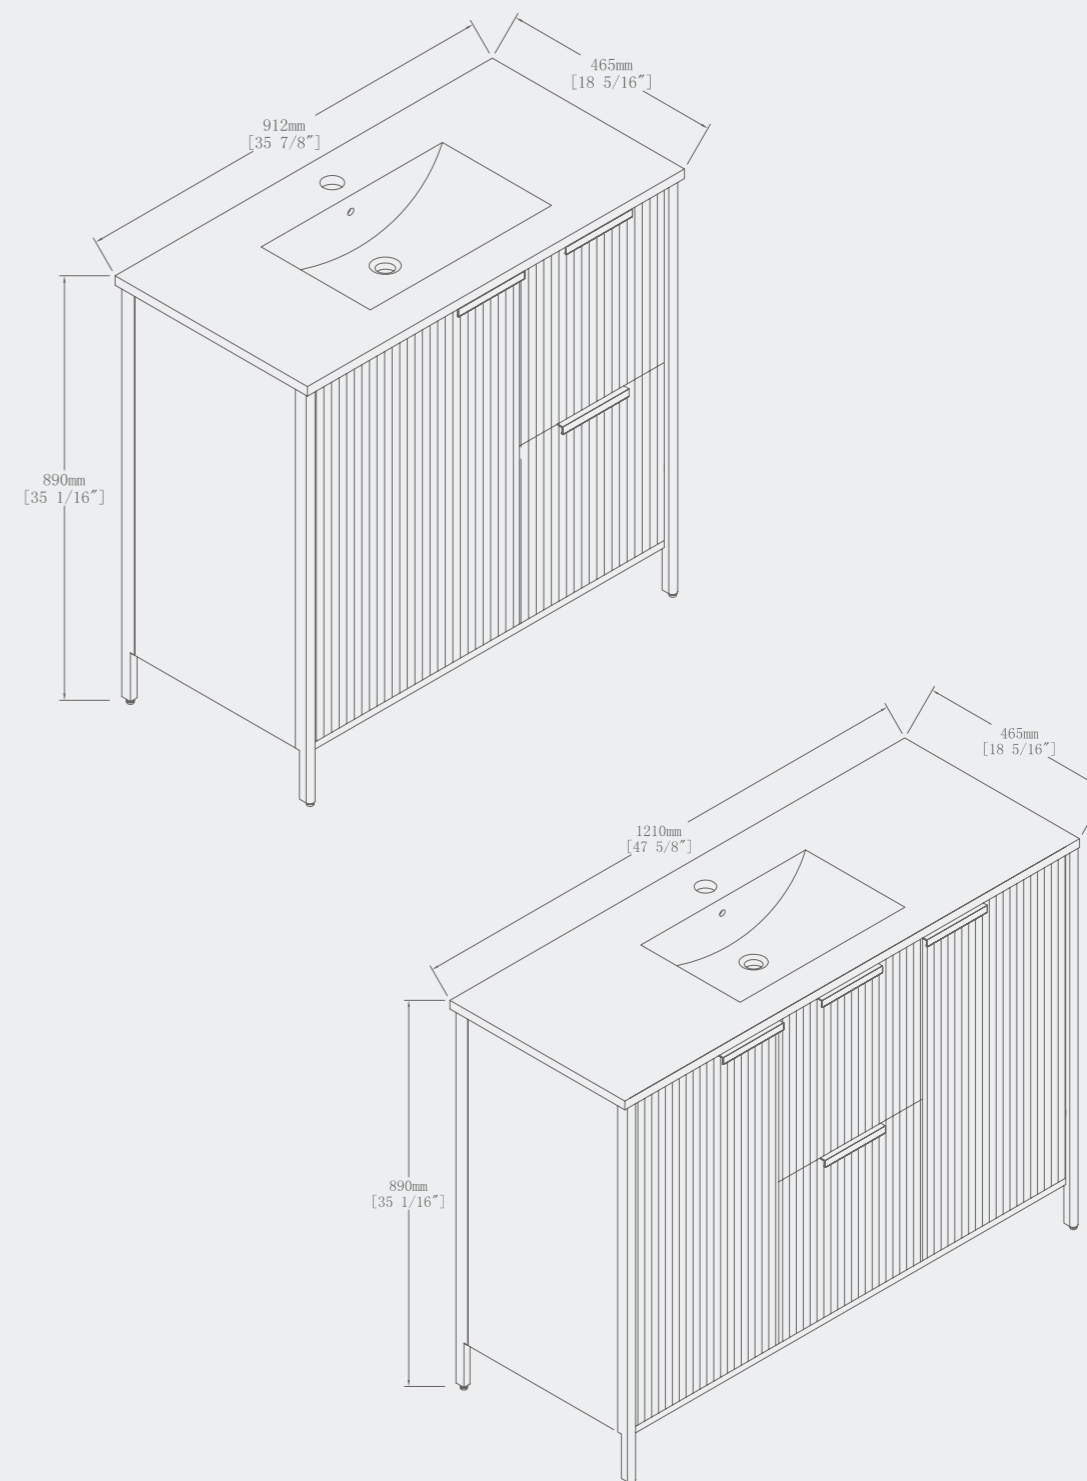

MILANO

BATHROOM FURNITURE