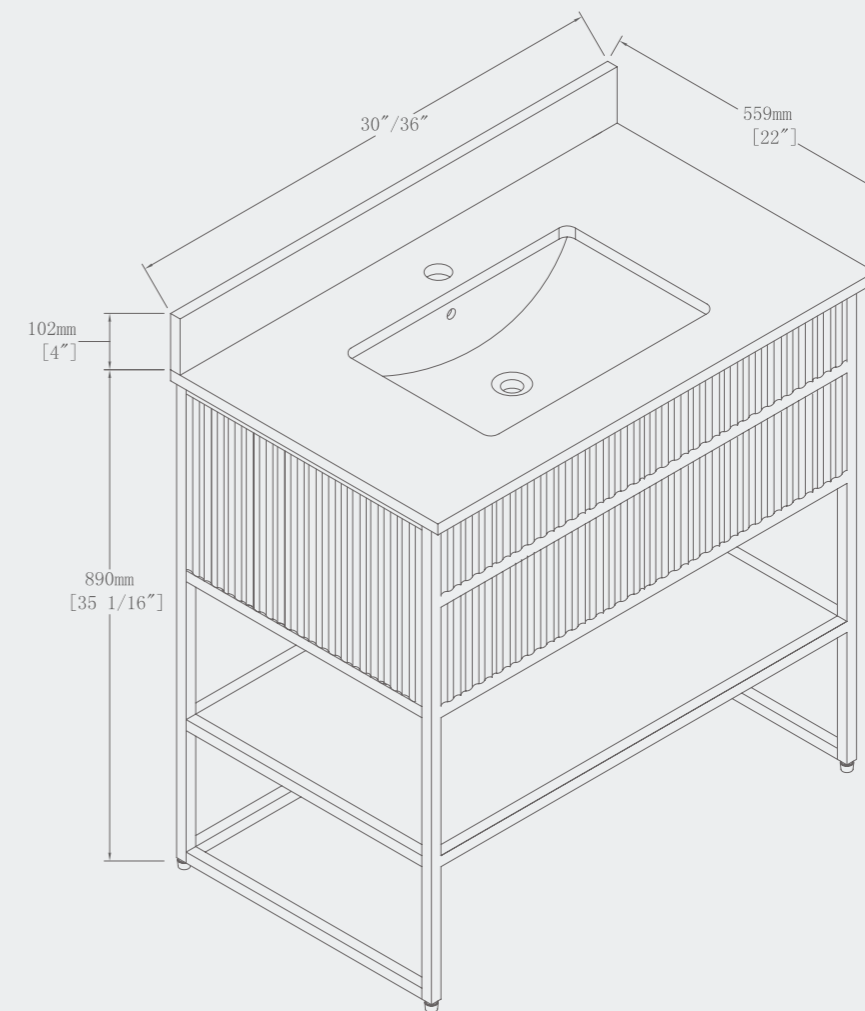

GENEVA

BATHROOM FURNITURE