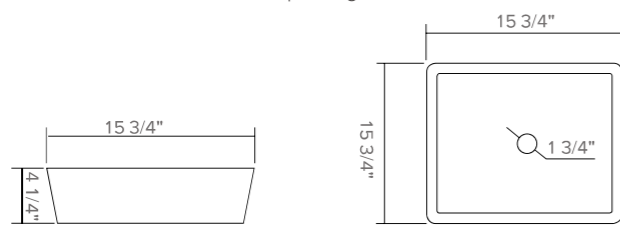

SAPPHIRE - Silver Crystal

Height: 4 1/4"
Width: 15 3/4"
Length: 15 3/4"
Thickness: 1/2"
Standard 1 3/4" drain opening