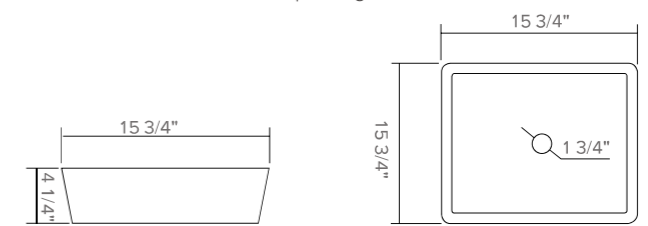

SAPPHIRE - Gold Crystal

Height: 4 1/4"
Width: 15 3/4"
Length: 15 3/4"
Thickness: 1/2"
Standard 1 3/4" drain opening