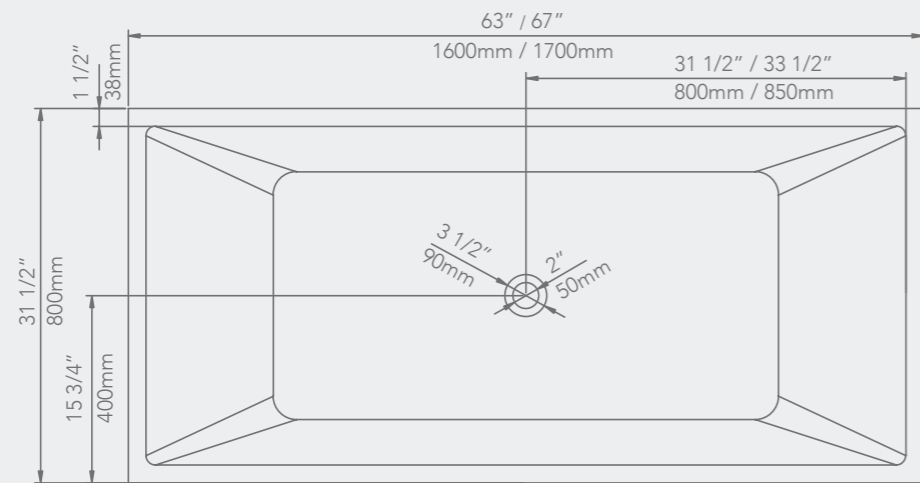

AMAZON

FREE STANDING