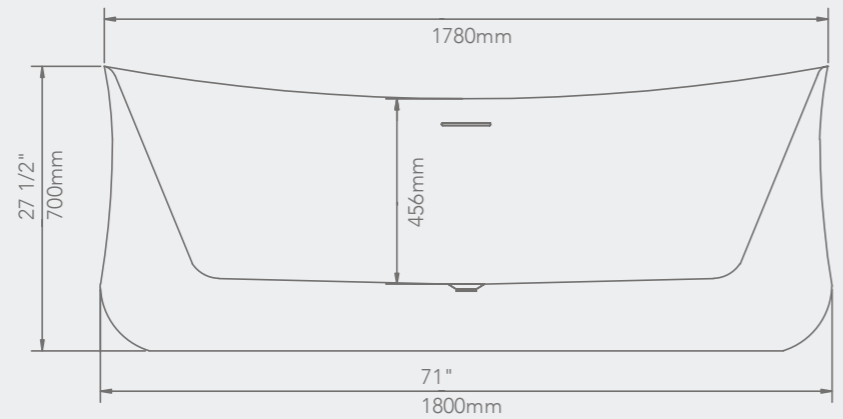

FREE STANDING

59" x 31 1/2" x 23 3/4"

67" x 31 1/2" x 23 3/4"

ARK

FREE STANDING

ALPS

FREE STANDING

AMAZON