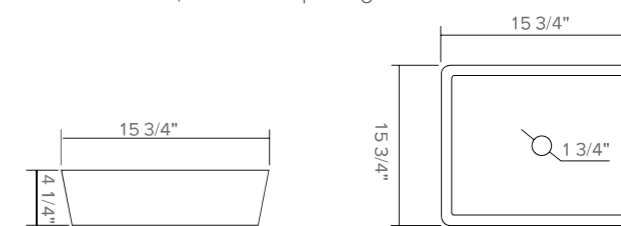

Height: 5 1/2"
Diameter: 16 1/3"
Thickness: 1/2"
Standard 1 3/4" drain opening

CORALLO - Gold Crystal

Height: 5 1/2"
Diameter: 16 1/3"
Thickness: 1/2"
Standard 1 3/4" drain opening

CORALLO - Smoke Grey Crystal

Height: 5 1/2"
 Diameter: 16 1/3"
 Thickness: 1/2"
 Standard 1 3/4" drain opening

SAPPHIRE - Clear Crystal

Height: 4 1/4"
 Width: 15 3/4"
 Length: 15 3/4"
 Thickness: 1/2"
 Standard 1 3/4" drain opening