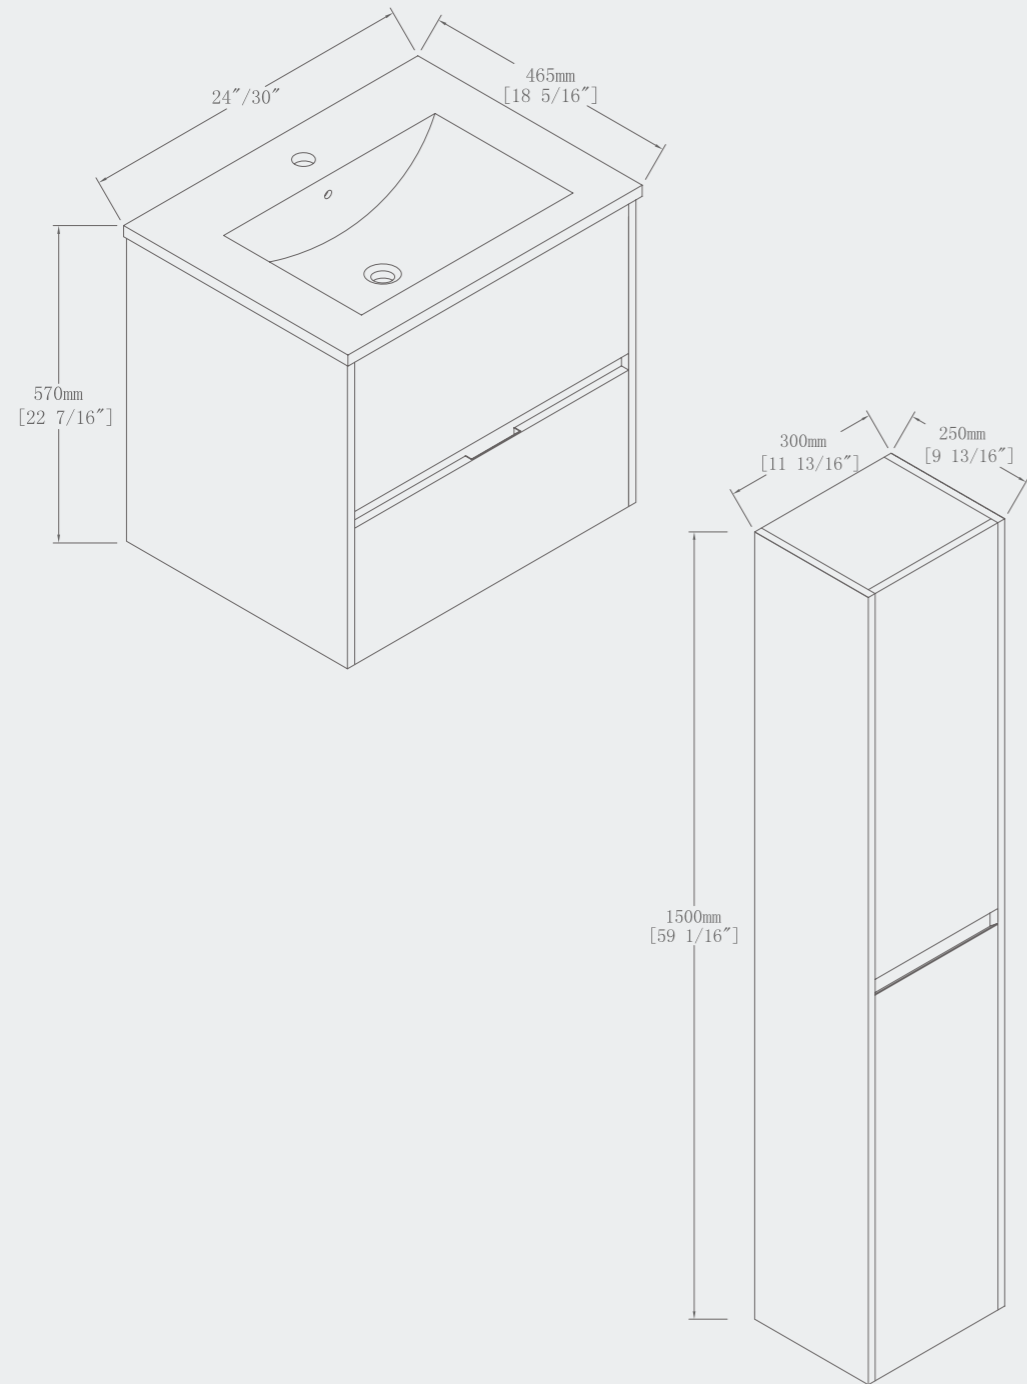

EURO

BATHROOM FURNITURE