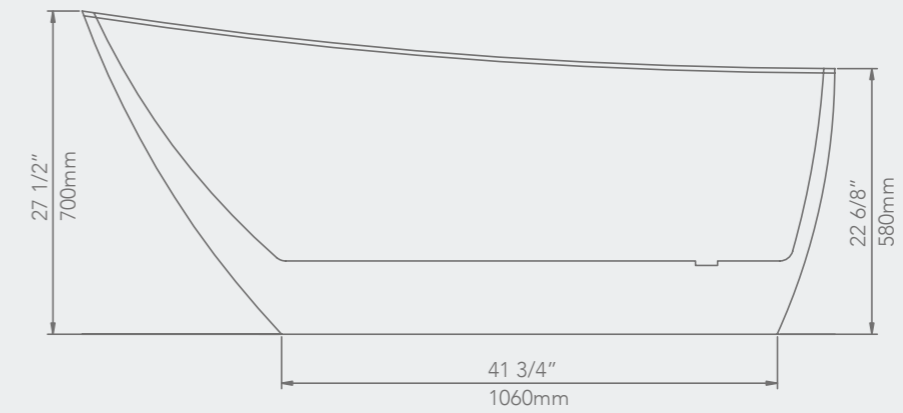

FREE STANDING

59" x 31 1/2" x 23 3/4"

67" x 31 1/2" x 23 3/4"

ARK

FREE STANDING

ALPS

FREE STANDING

AMAZON