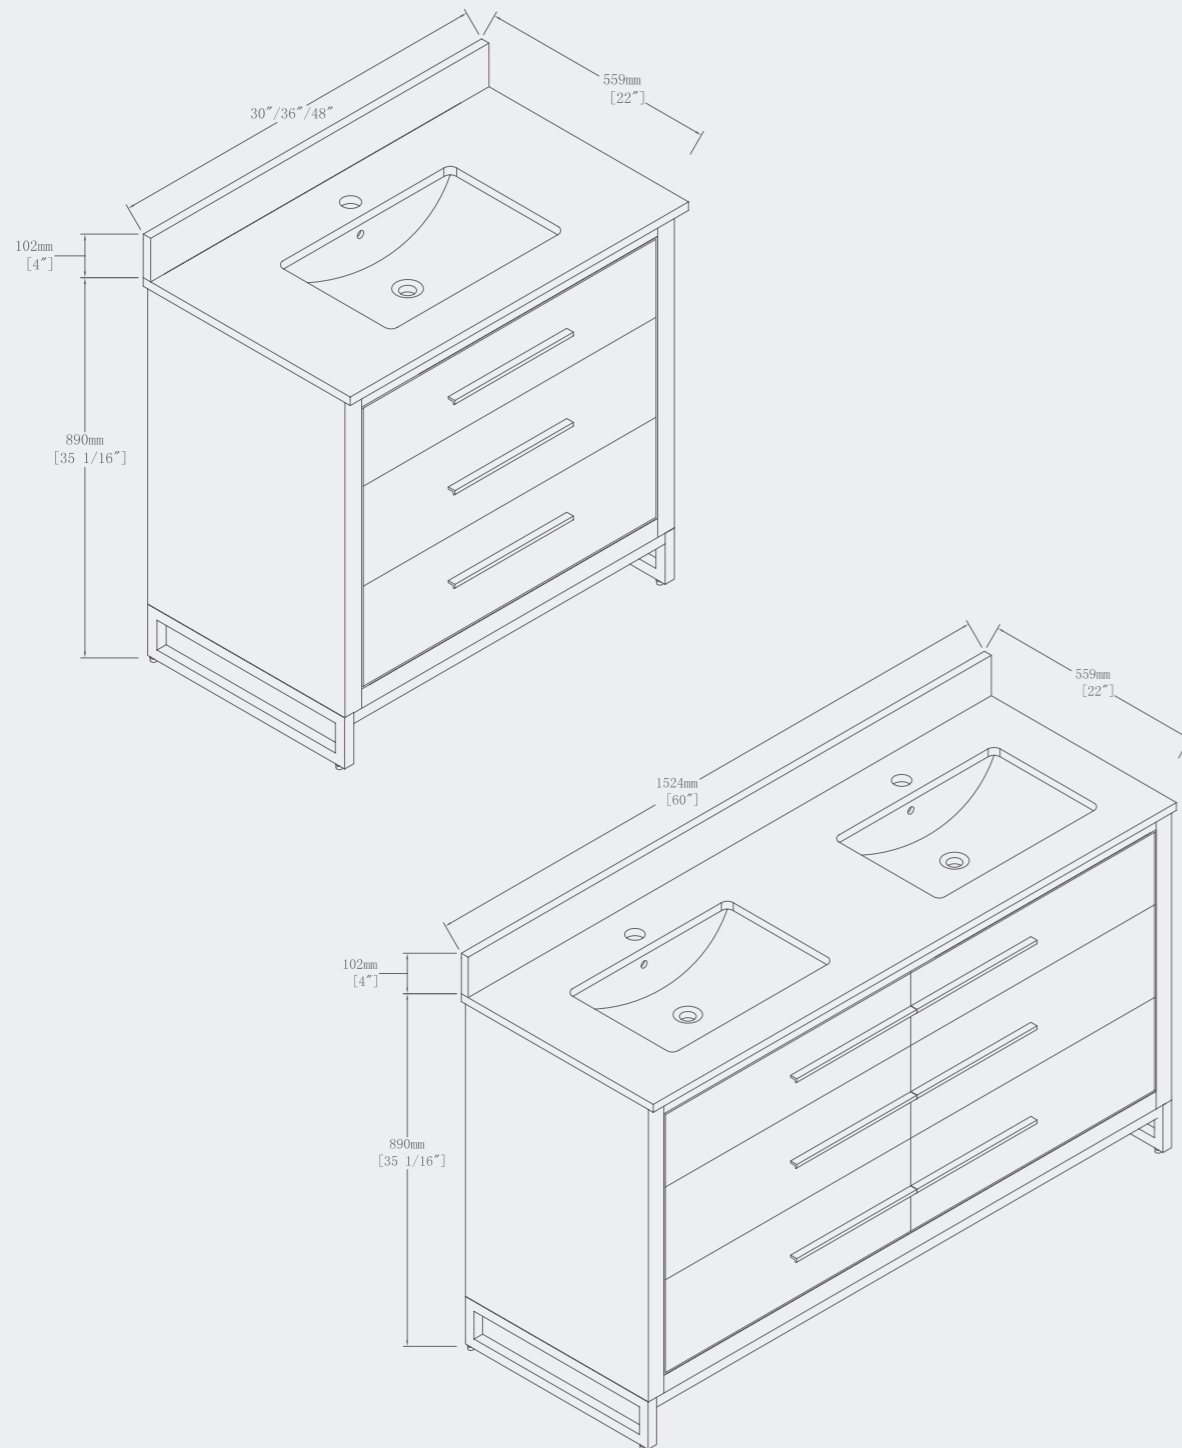

WINDSOR

BATHROOM FURNITURE