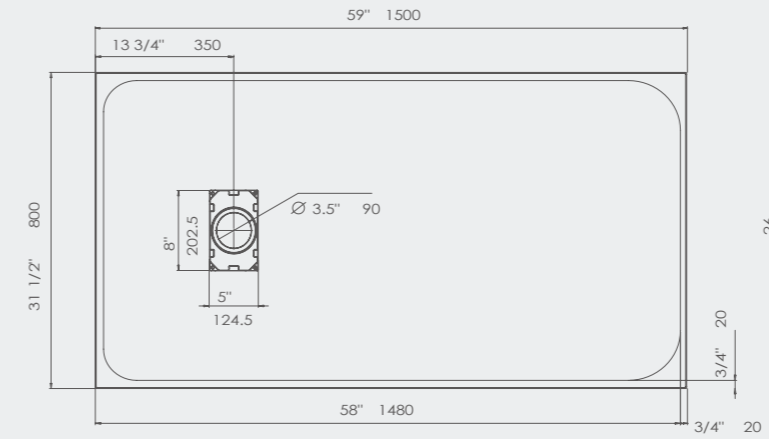

SLIM SHOWER BASE

1" SLATE STONE SURFACE EFFECT

Includes matching drain cover
Tiling flange included / Reversible drain Right or Left