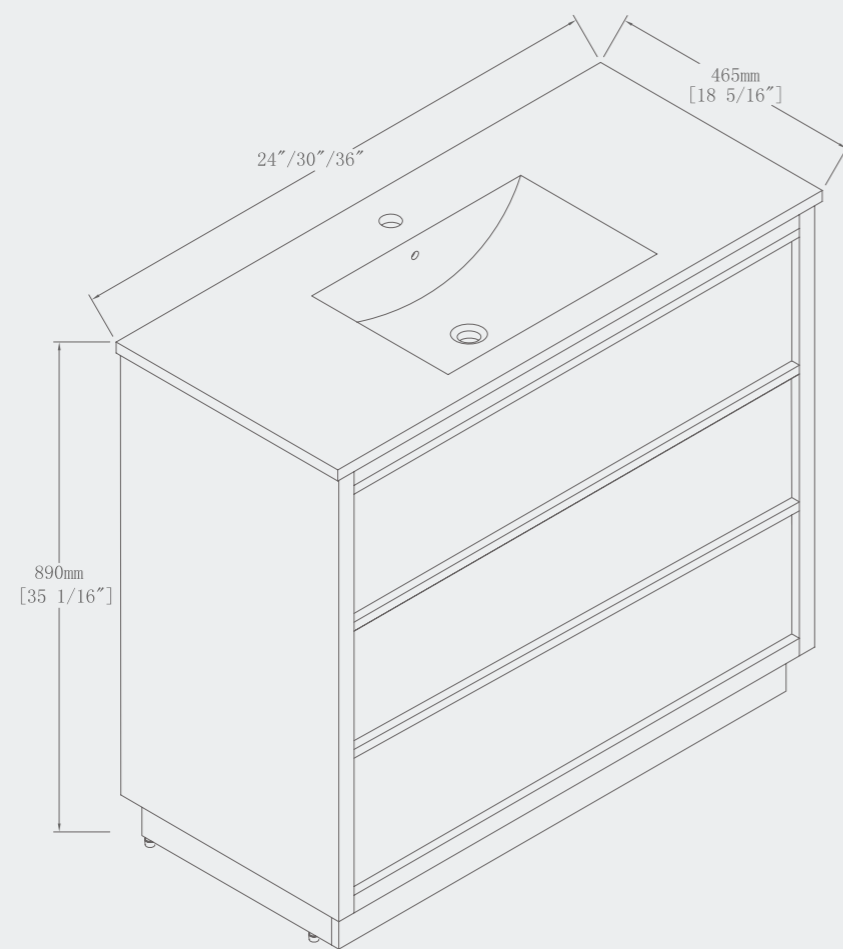

CAMBRIDGE

BATHROOM FURNITURE