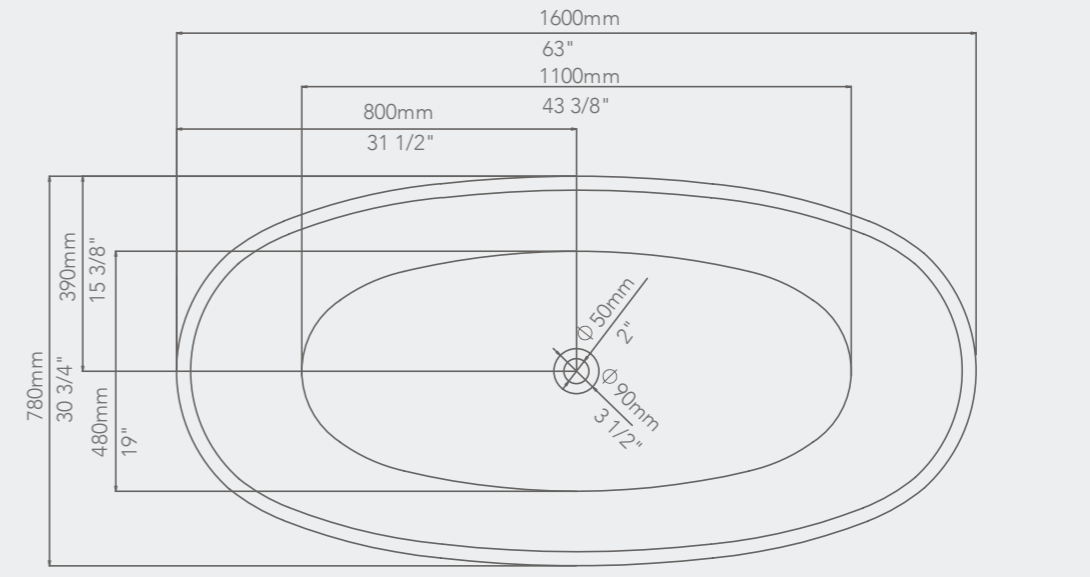

SYDNEY

FREE STANDING