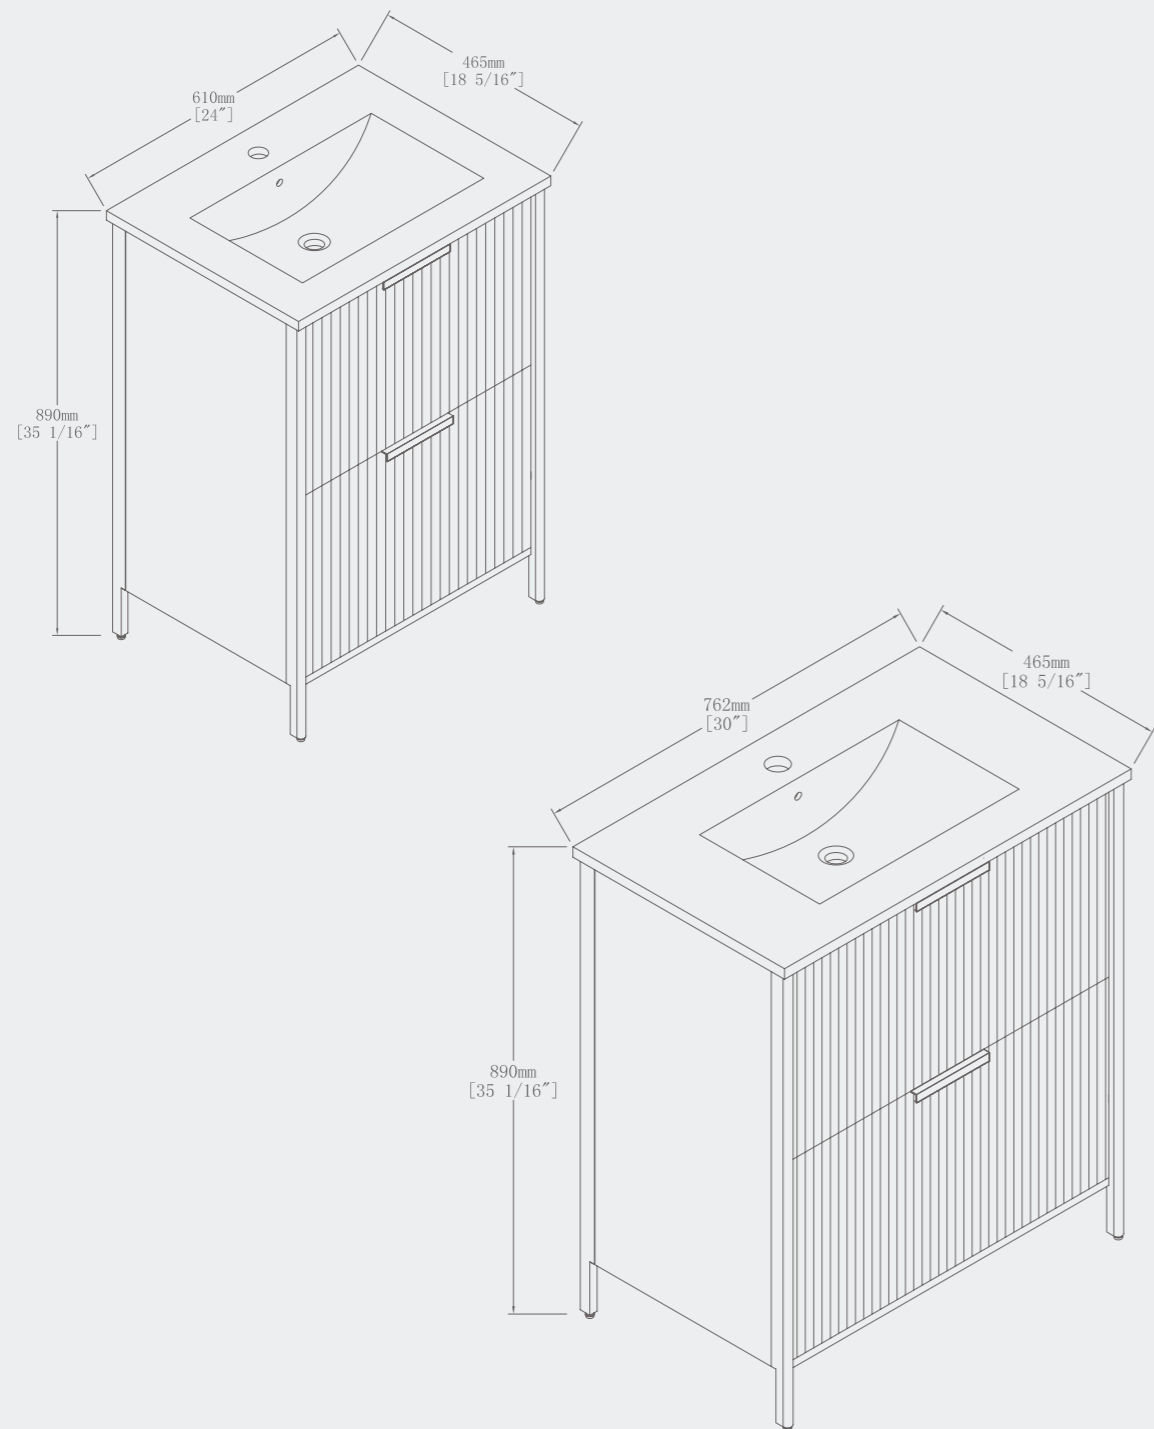

MILANO

BATHROOM FURNITURE