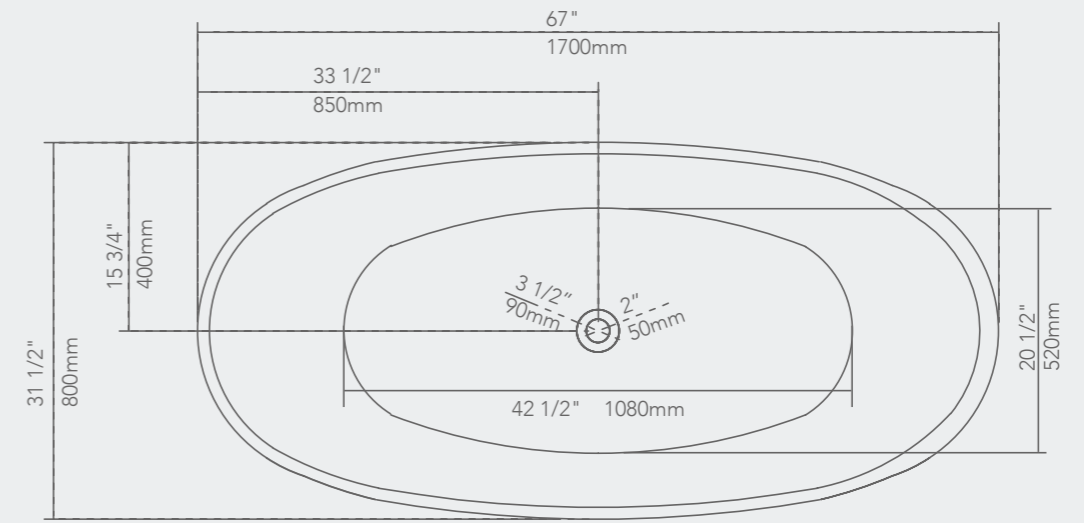

COSMO

FREE STANDING