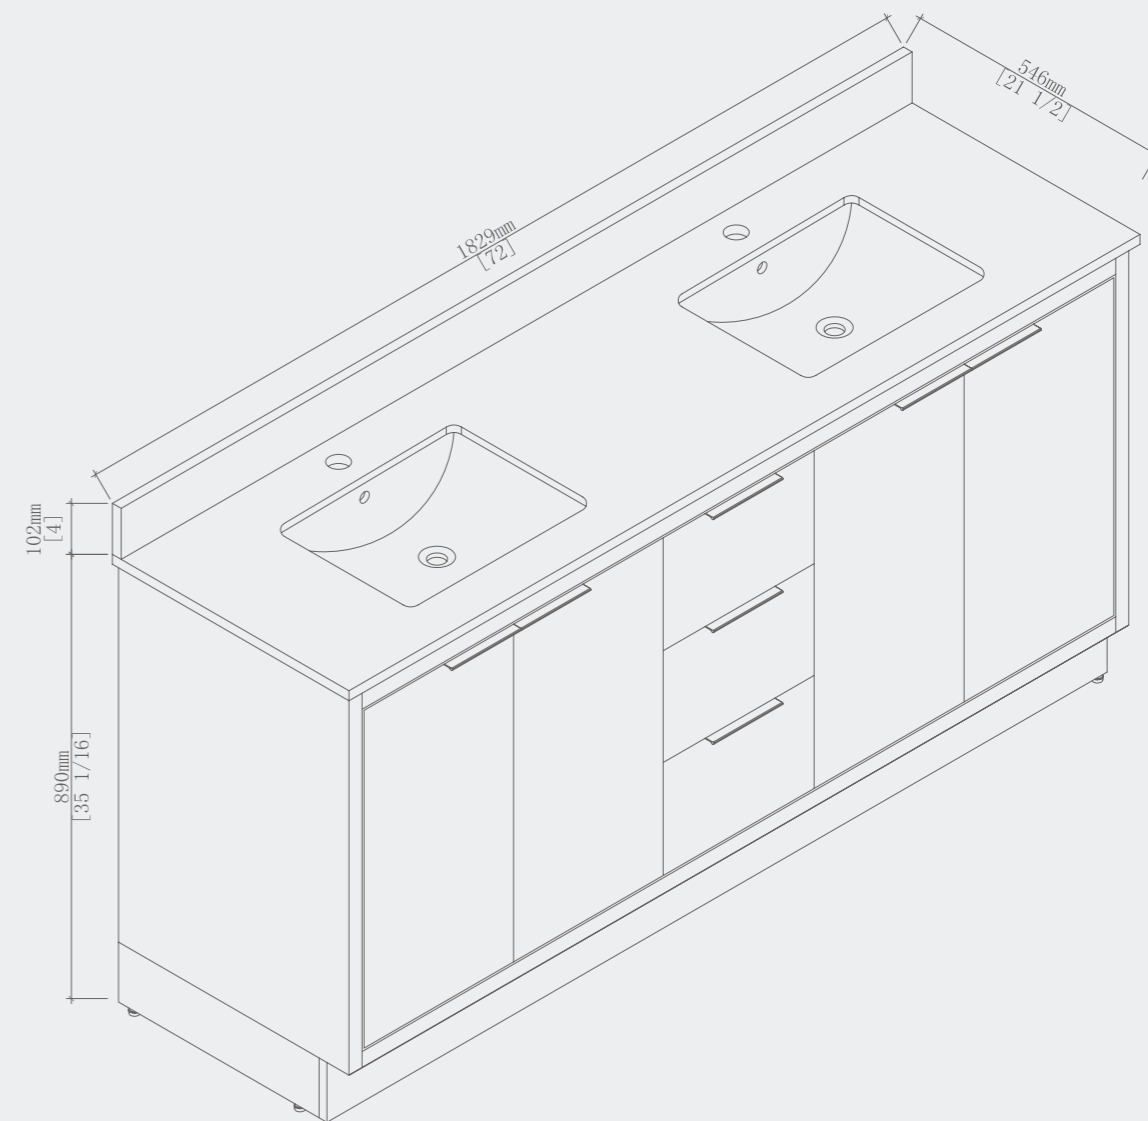

GRANDE

BATHROOM FURNITURE