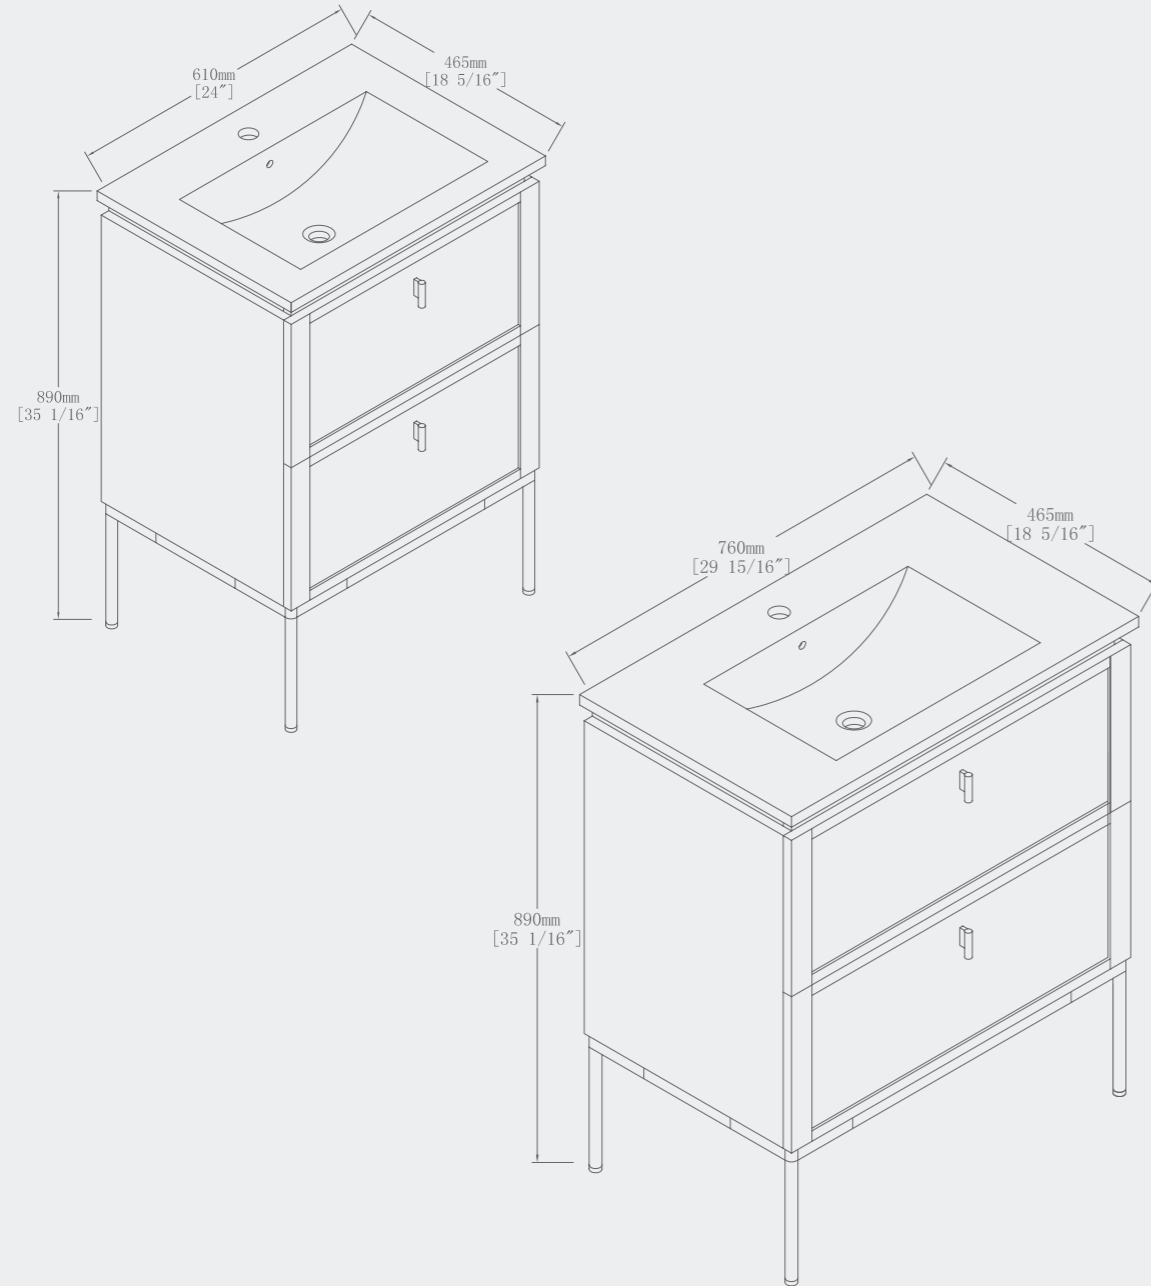

ORO

BATHROOM FURNITURE