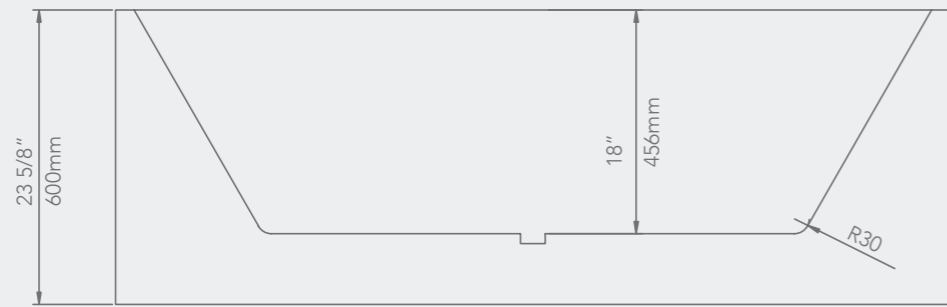

FREE STANDING

SYDNEY

FREE STANDING

ZEN

FREE STANDING

**Freestanding Bathtubs Details:**

- Bathtubs build with A+ Grade Acrylic Sheets.
- Stark white top quality glossy white surface.
- Easy to clean and polish.
- One piece seamless bathtub inside/outside.
- Super slim lines edge thickness starting from 3/8".
- Neutral Slim Overflow opening to match any bathtub filler finish.
- Silk printing BAGNO ITALIA logo on top of overflow.
- BAGNO ITALIA tubs includes pop-up drain and two drain cover plates: Chrome drain plate cover and Acrylic White matching drain cover to be used with all tub filler finishes.
- Bathtubs base and side walls reinforced with plywood sheets and fiberglass coatings.
- Bottom of tubs reinforced with 304 A grade stainless steel frame and levels.
- CSA Approved and 5 Years Limited Warranty against manufacturer defects.