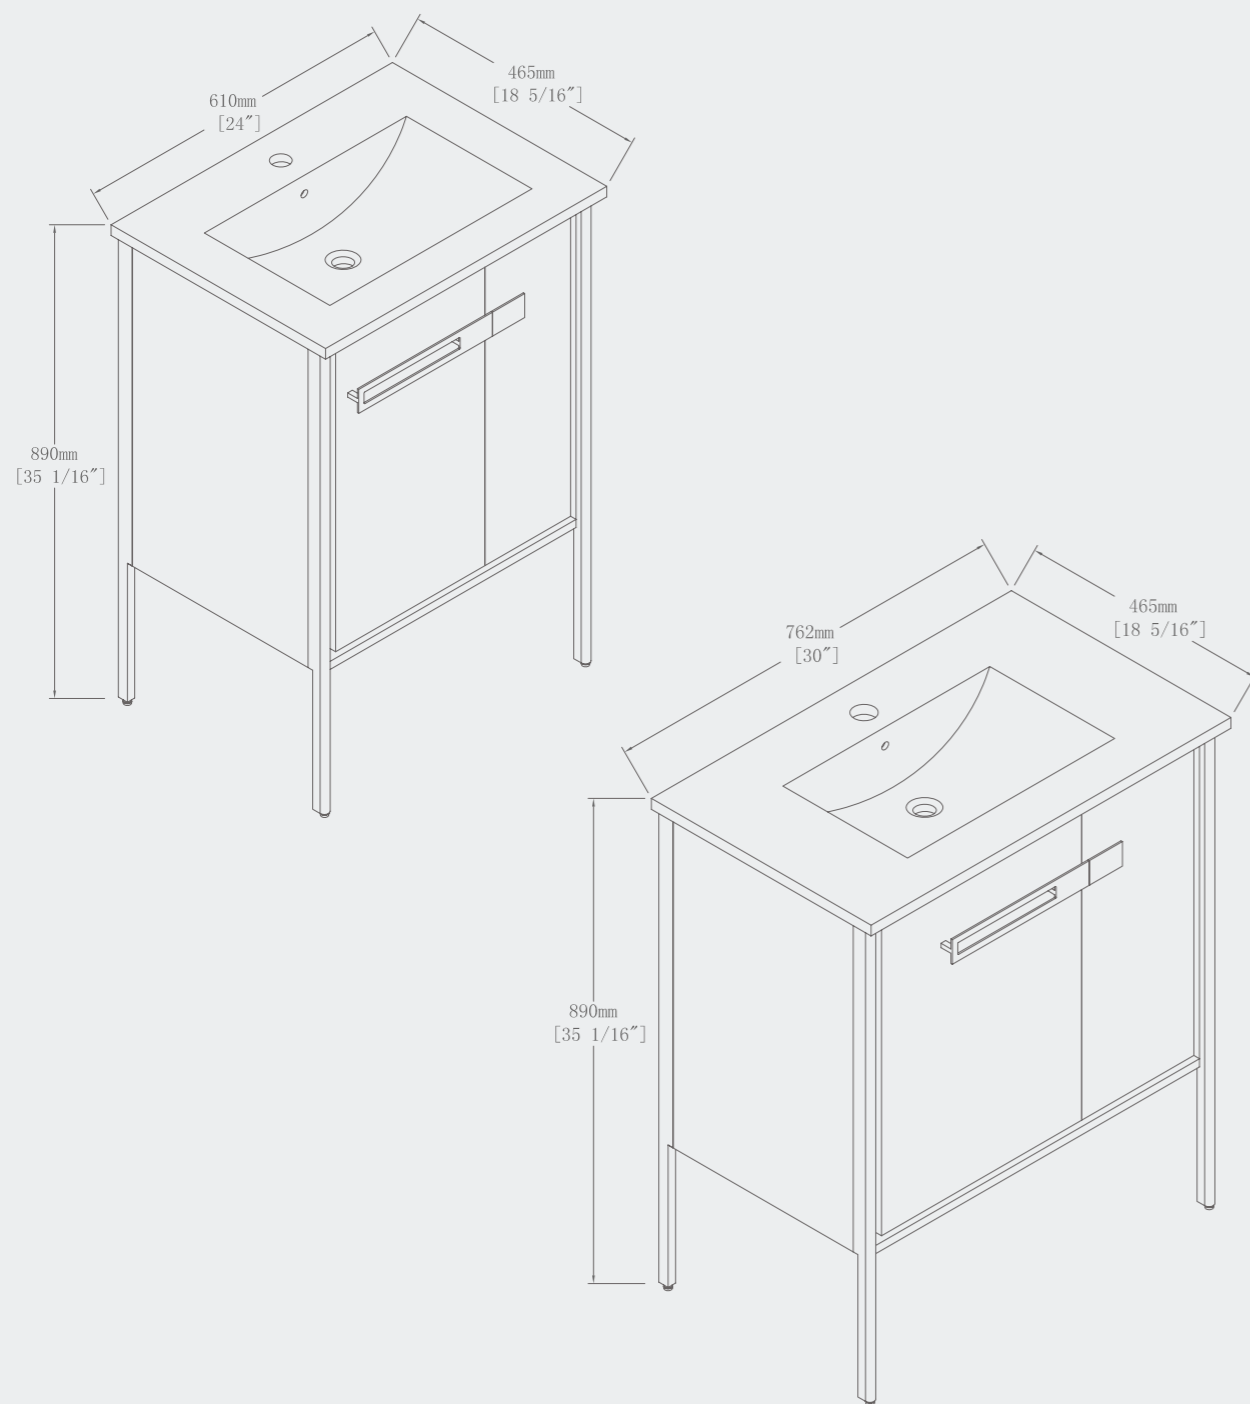

PETRA

BATHROOM FURNITURE