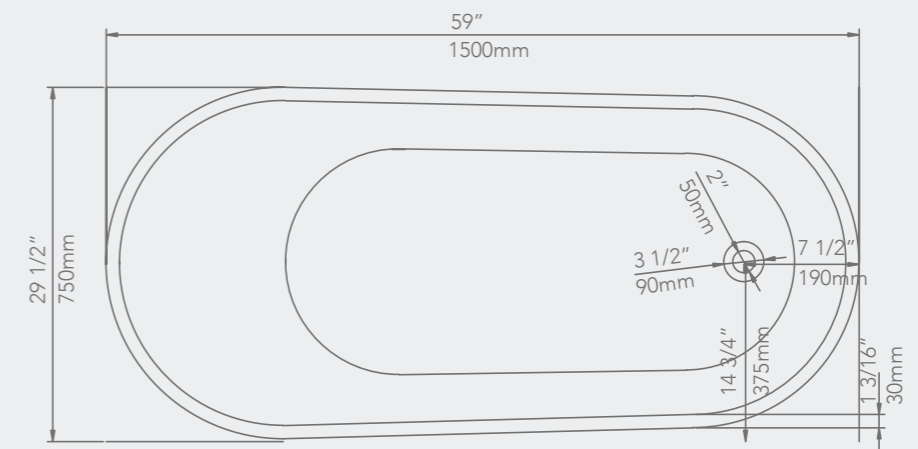

FREE STANDING

59" x 31 1/2" x 23 3/4"

67" x 31 1/2" x 23 3/4"

ARK

FREE STANDING

ALPS

FREE STANDING

AMAZON