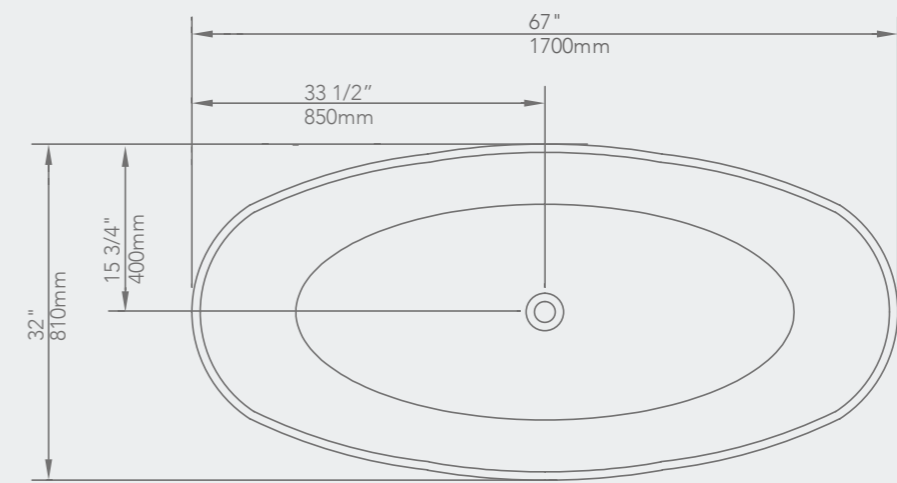

ATLANTIS

FREE STANDING