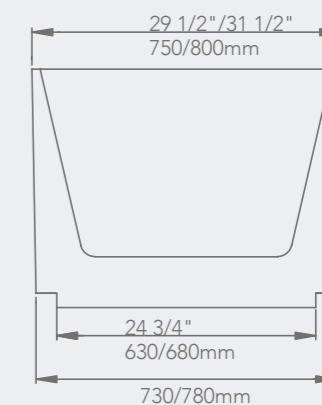

MAESTRO

FREE STANDING