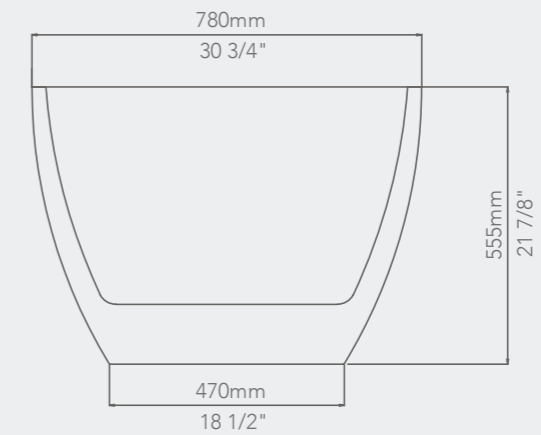

SYDNEY

FREE STANDING