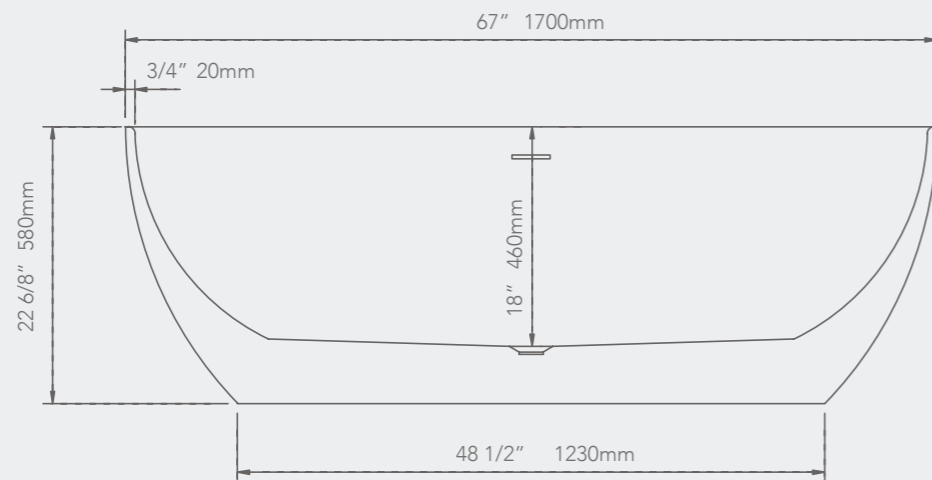

CHRISTIE

FREE STANDING