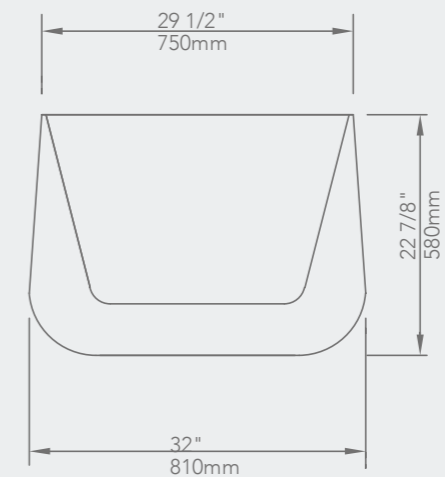

ATLANTIS

FREE STANDING