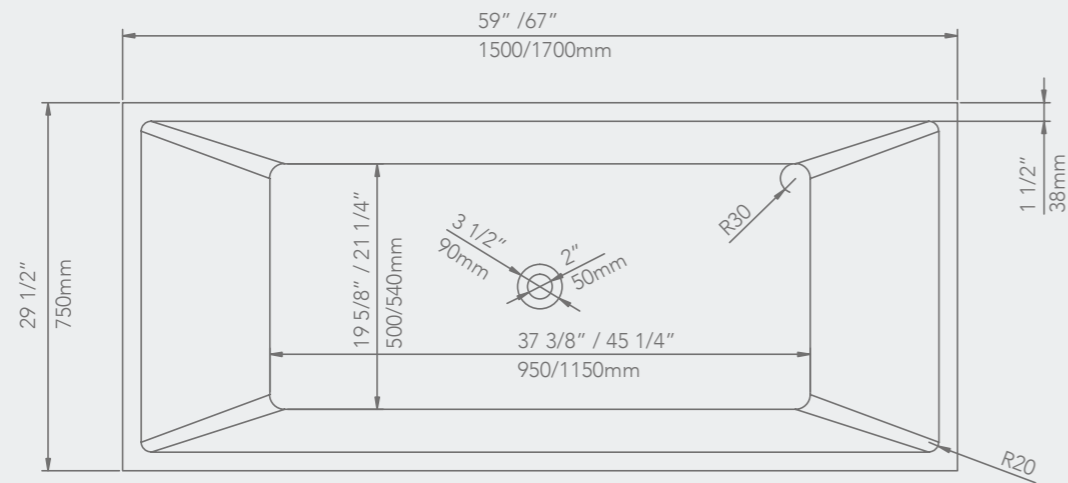

PIAZZA

FREE STANDING