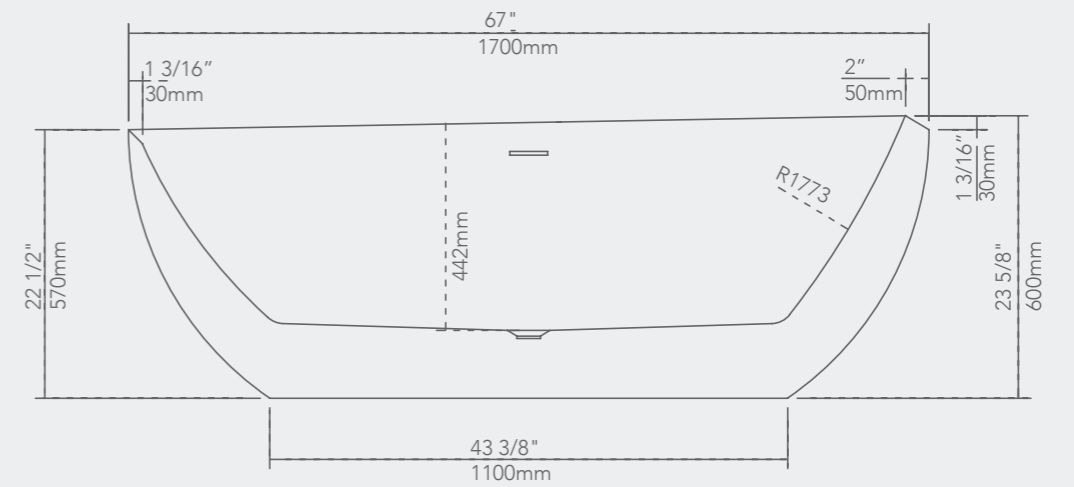

COSMO

FREE STANDING