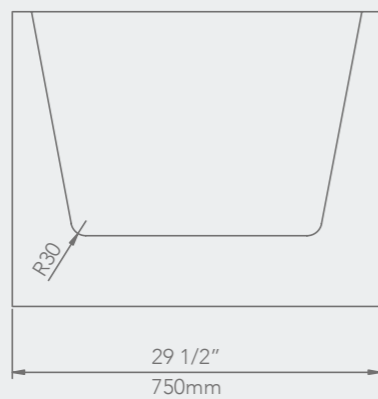

PIAZZA

FREE STANDING