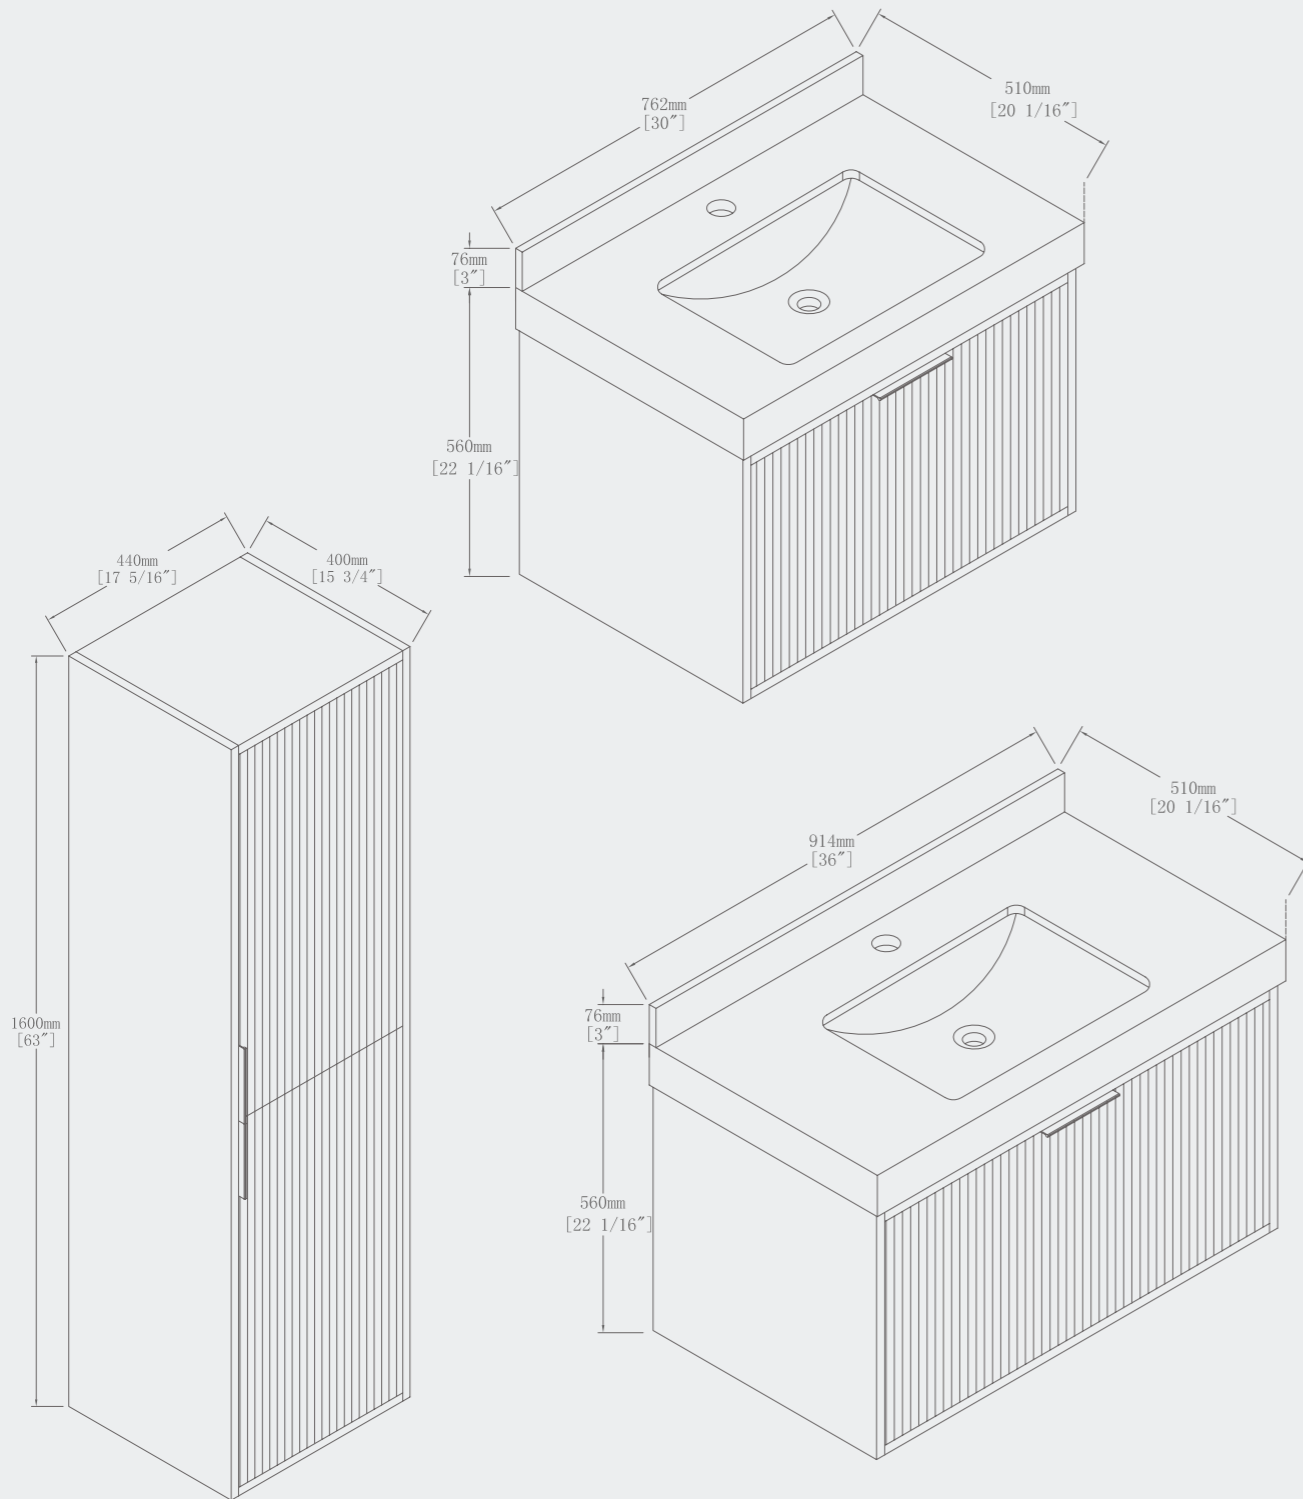

VERSACHE

BATHROOM FURNITURE