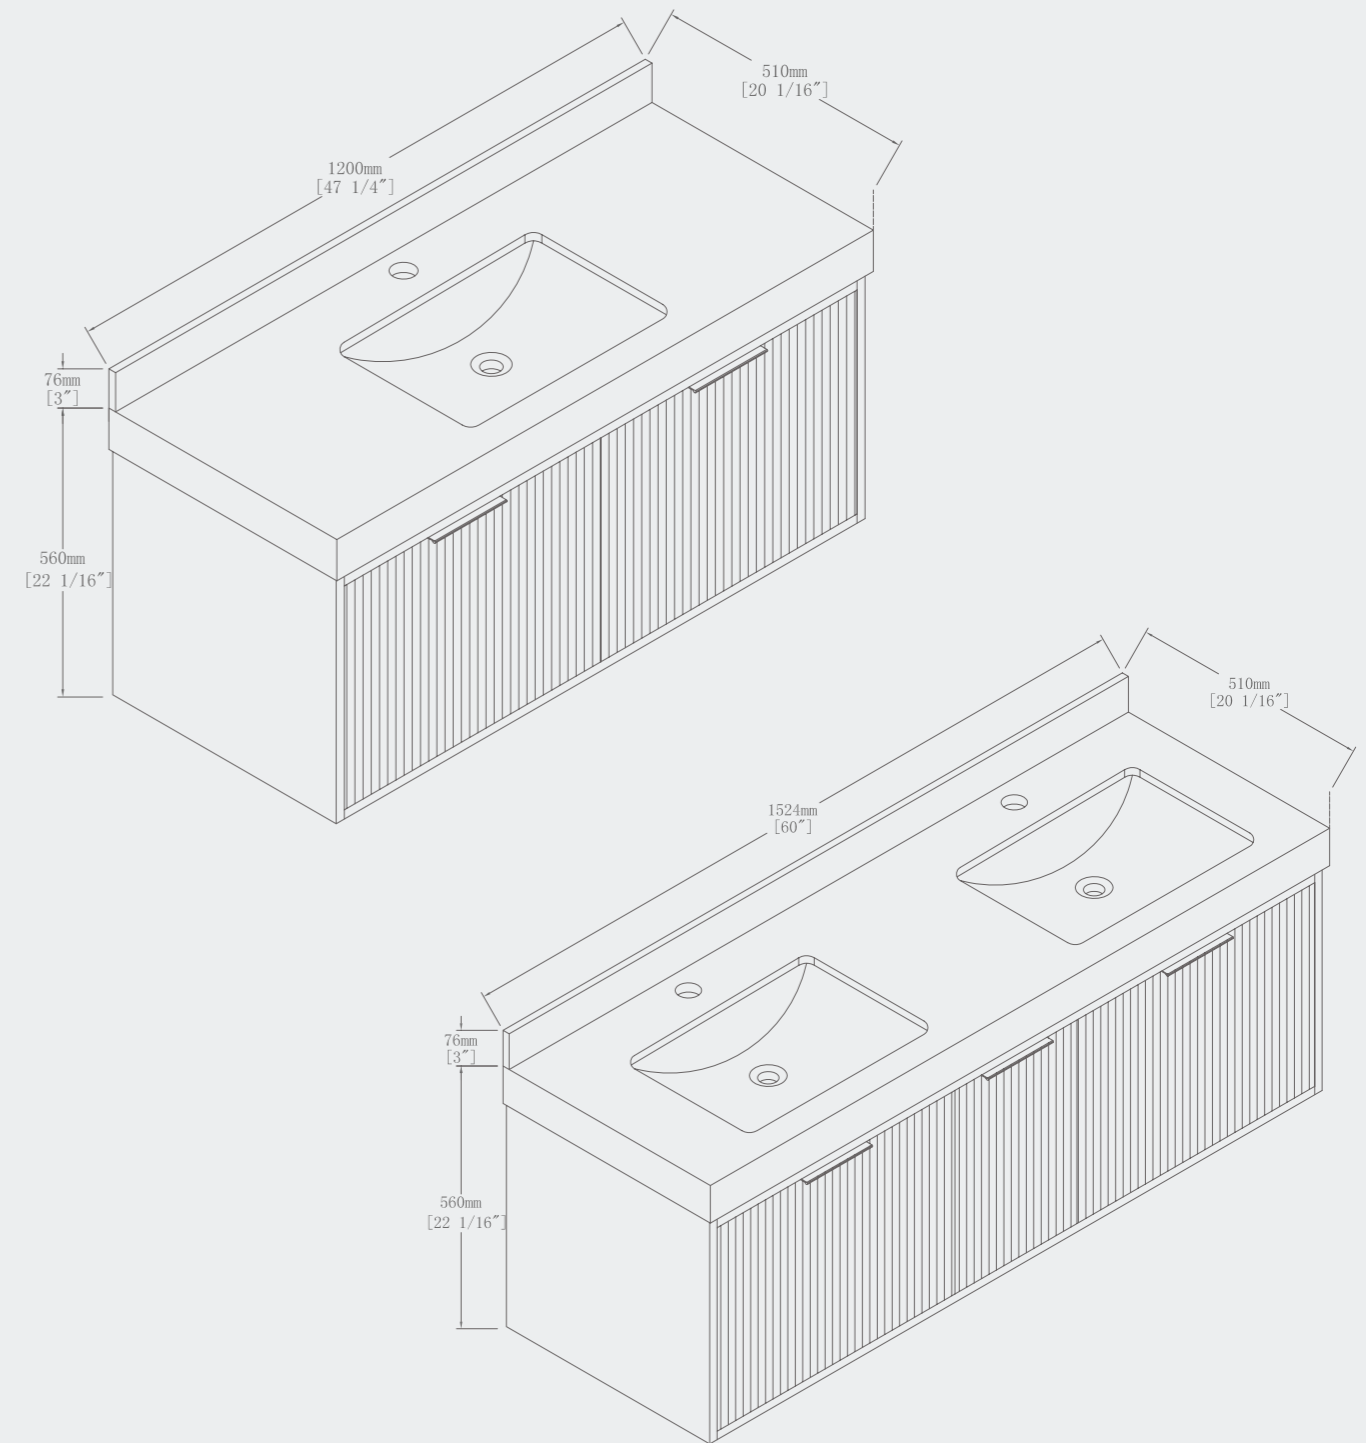

VERSACHE

BATHROOM FURNITURE