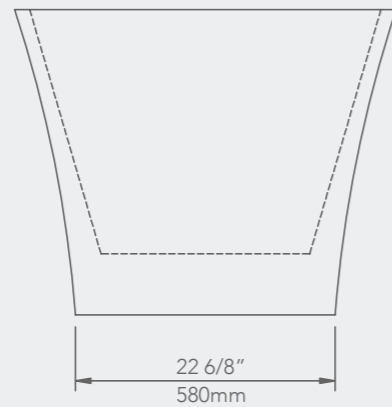

DOVE

FREE STANDING