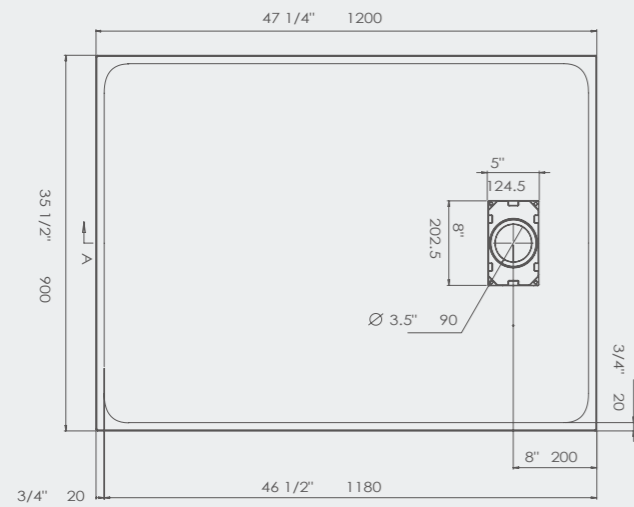

SLIM SHOWER BASE

1" SLATE STONE SURFACE EFFECT

Includes matching drain cover
Tiling flange included / Reversible drain Right or Left