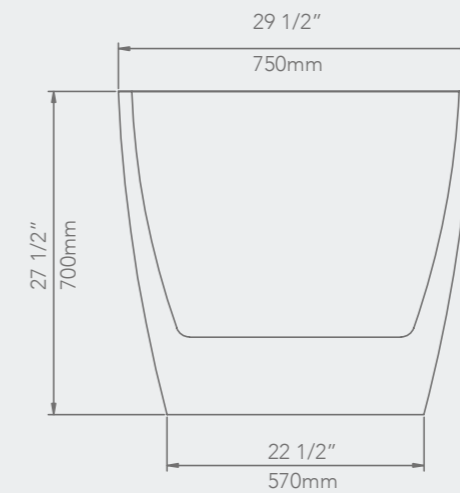

FREE STANDING

59" x 31 1/2" x 23 3/4"

67" x 31 1/2" x 23 3/4"

ARK

FREE STANDING

ALPS

FREE STANDING

AMAZON