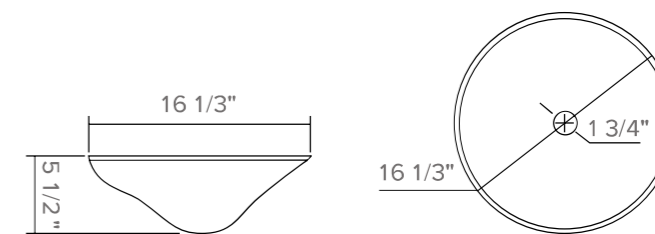

CORALLO - Gold Crystal

Height: 5 1/2"
Diameter: 16 1/3"
Thickness: 1/2"
Standard 1 3/4" drain opening