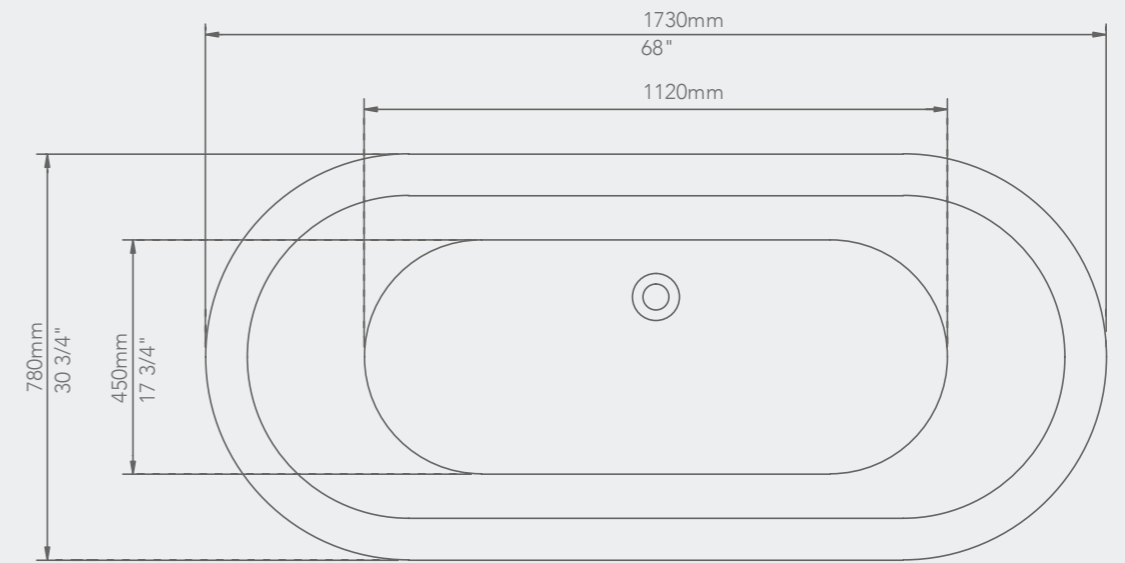

BERLIN

FREE STANDING