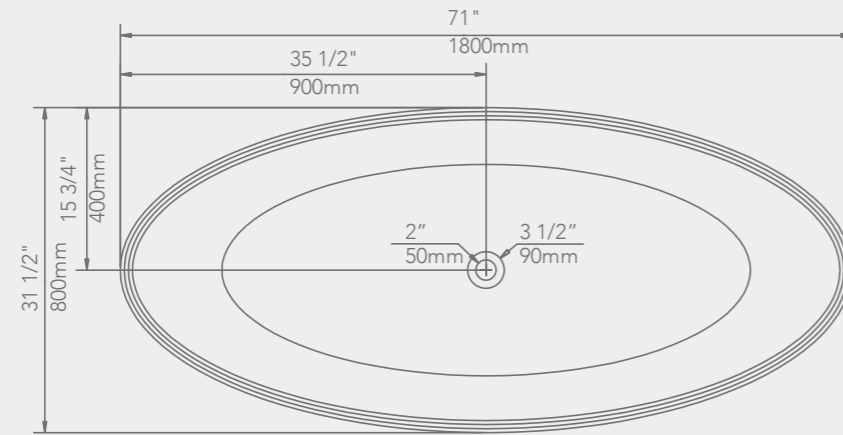

FREE STANDING

59" x 31 1/2" x 23 3/4"

67" x 31 1/2" x 23 3/4"

ARK

FREE STANDING

ALPS

FREE STANDING

AMAZON