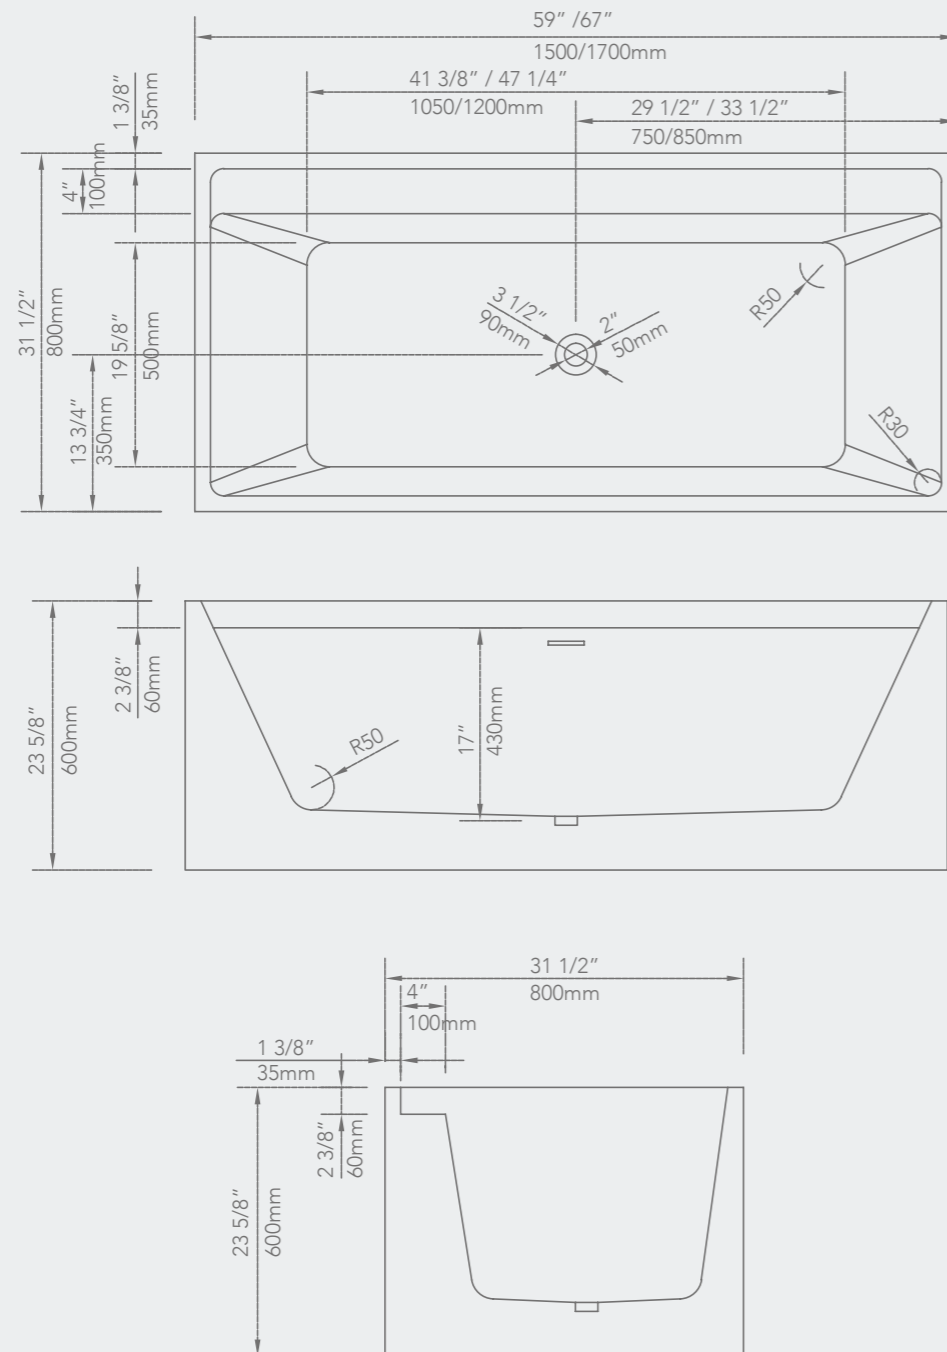

FREE STANDING

SYDNEY

FREE STANDING

ZEN

FREE STANDING

**Freestanding Bathtubs Details:**

- Bathtubs build with A+ Grade Acrylic Sheets.
- Stark white top quality glossy white surface.
- Easy to clean and polish.
- One piece seamless bathtub inside/outside.
- Super slim lines edge thickness starting from 3/8".
- Neutral Slim Overflow opening to match any bathtub filler finish.
- Silk printing BAGNO ITALIA logo on top of overflow.
- BAGNO ITALIA tubs includes pop-up drain and two drain cover plates: Chrome drain plate cover and Acrylic White matching drain cover to be used with all tub filler finishes.
- Bathtubs base and side walls reinforced with plywood sheets and fiberglass coatings.
- Bottom of tubs reinforced with 304 A grade stainless steel frame and levels.
- CSA Approved and 5 Years Limited Warranty against manufacturer defects.