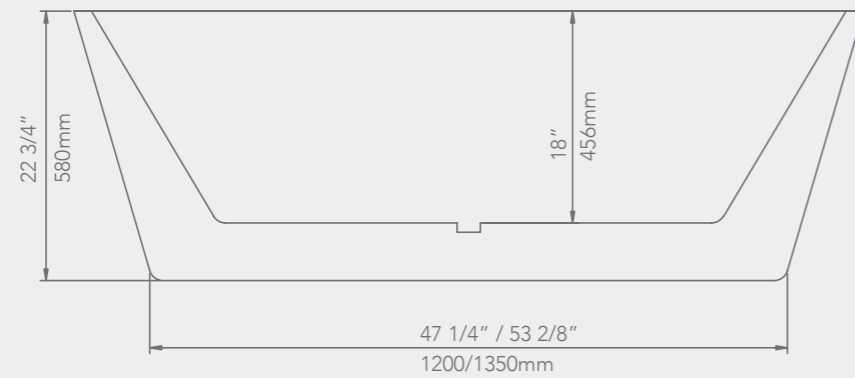

MONACO

FREE STANDING