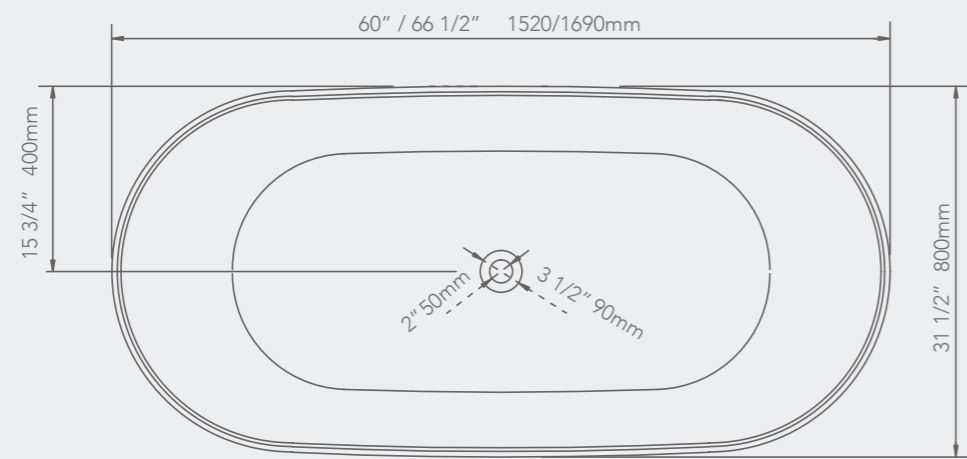

BELLAGIO

FREE STANDING