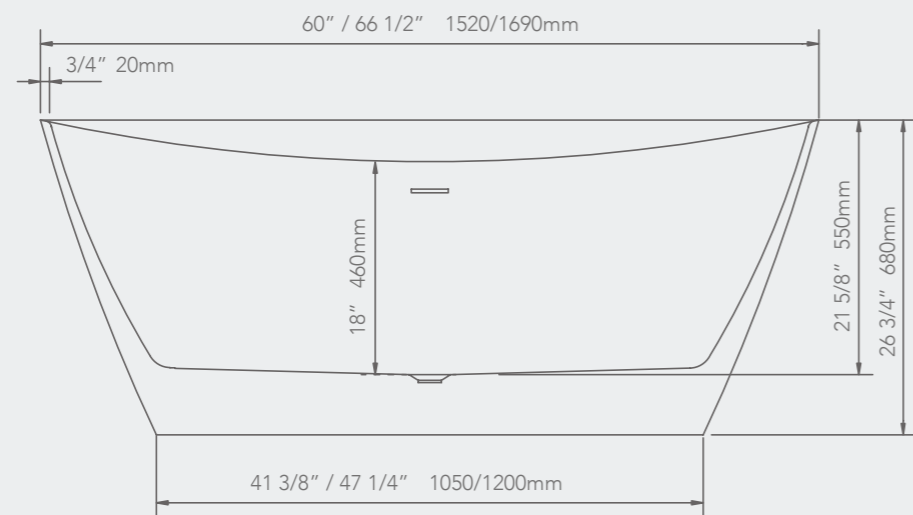

BELLAGIO

FREE STANDING