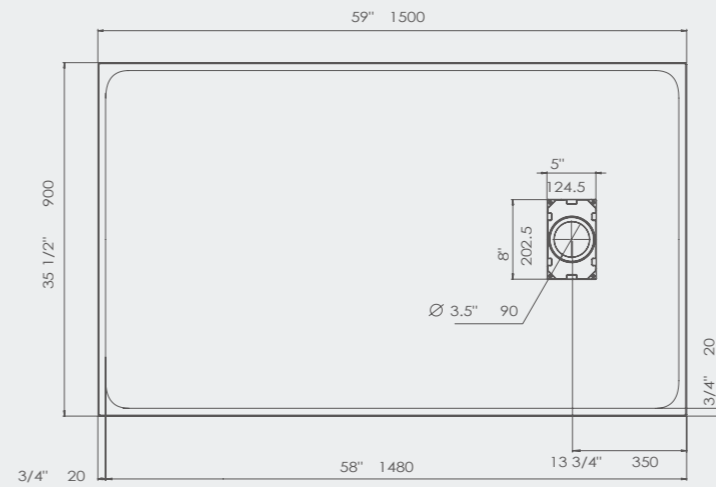

SLIM SHOWER BASE

1" SLATE STONE SURFACE EFFECT

Includes matching drain cover
Tiling flange included / Reversible drain Right or Left