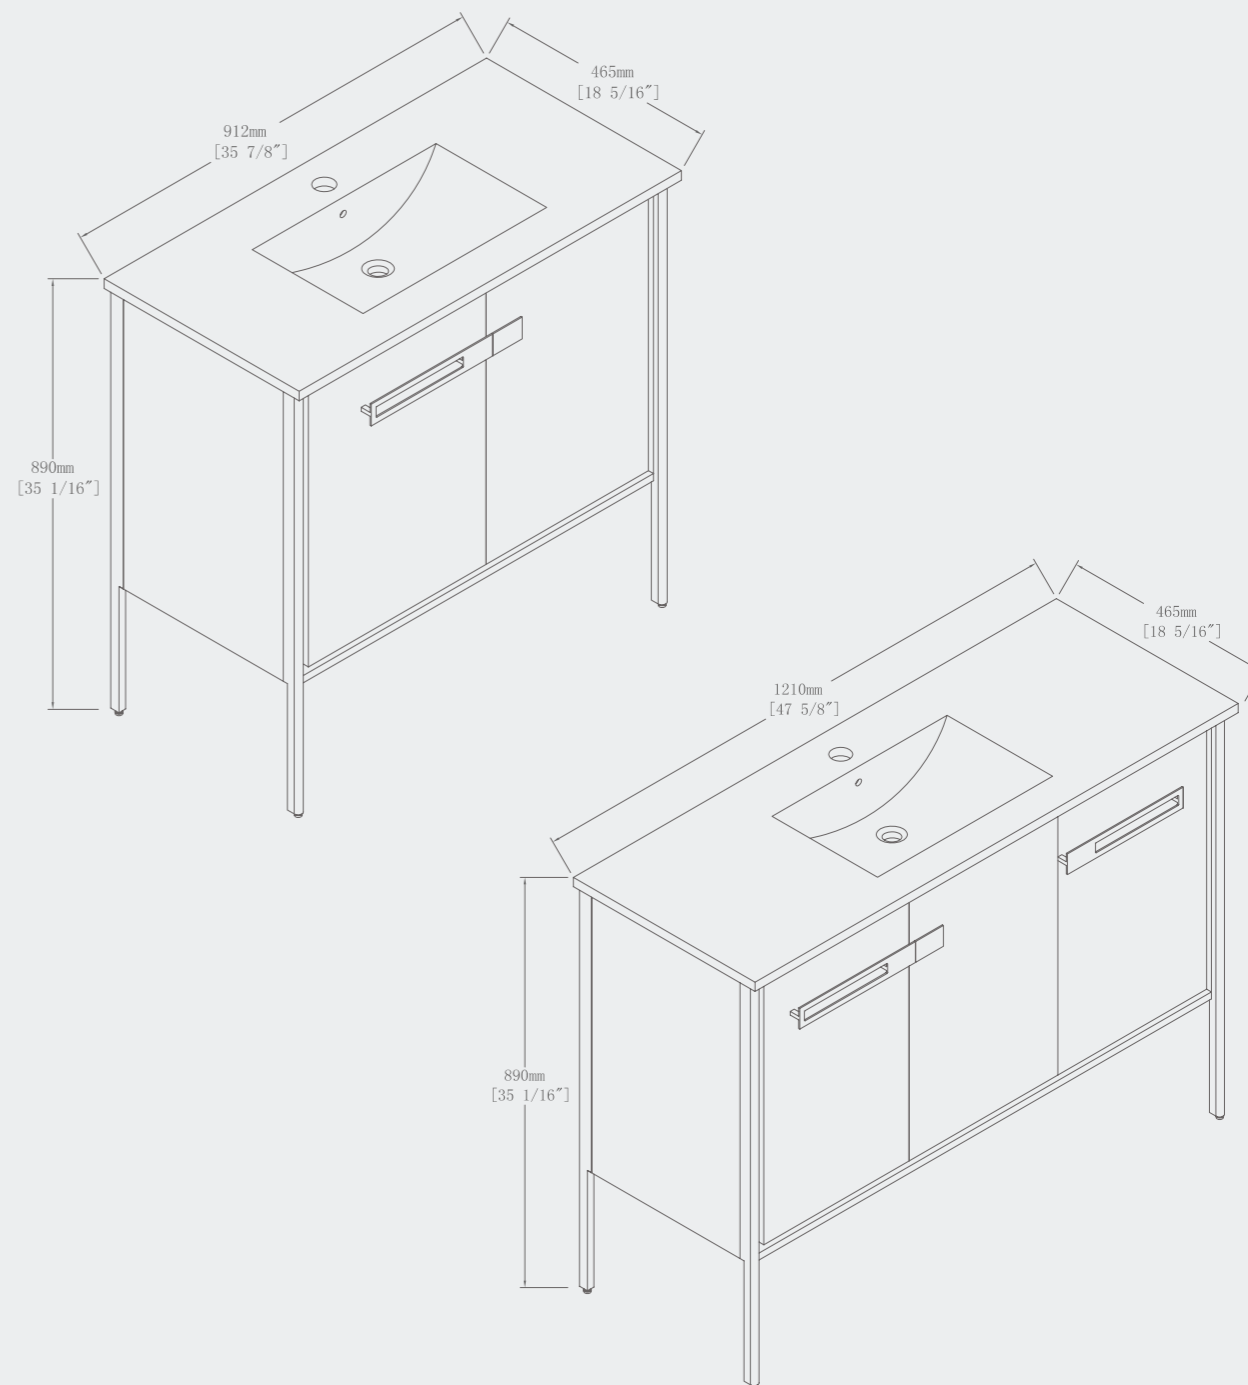

PETRA

BATHROOM FURNITURE