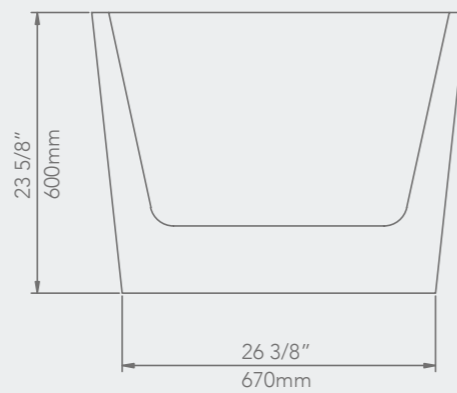

AMAZON

FREE STANDING