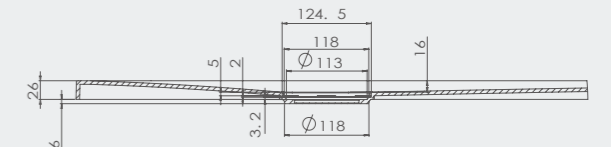

SLIM SHOWER BASE

1" SLATE STONE SURFACE EFFECT

Includes matching drain cover
Tiling flange included / Reversible drain Right or Left

BAGNO ITALIA