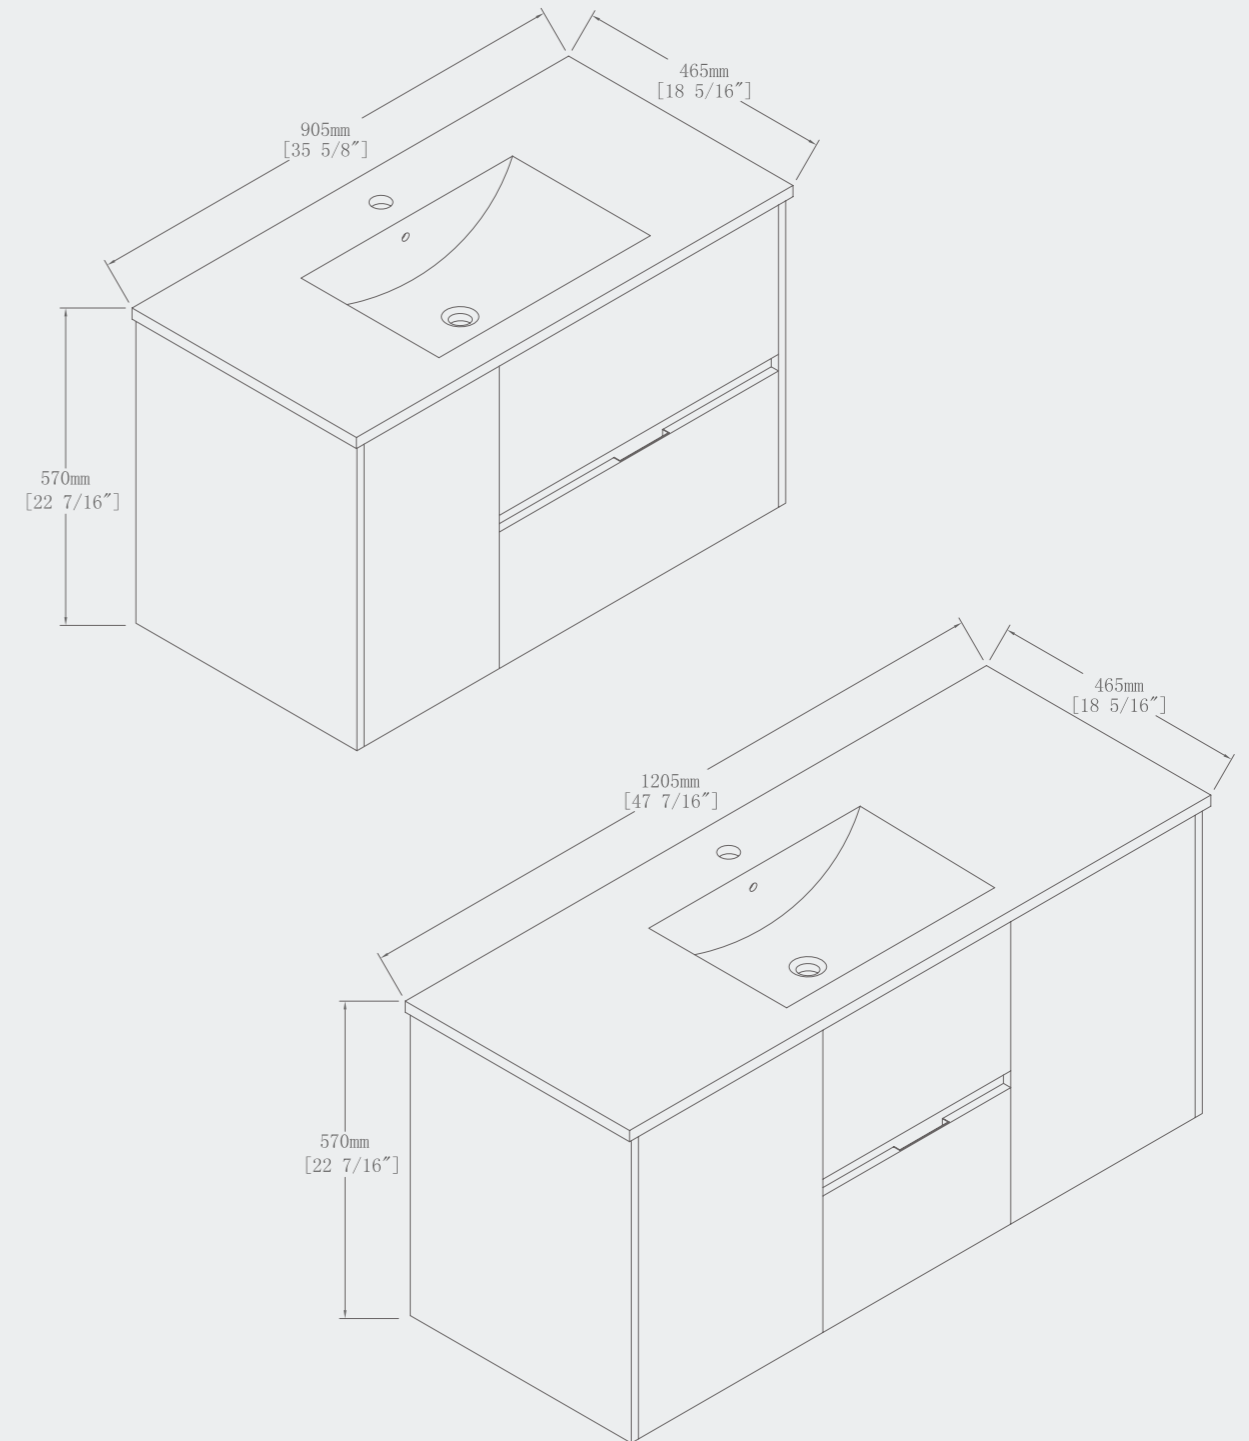

EURO

BATHROOM FURNITURE