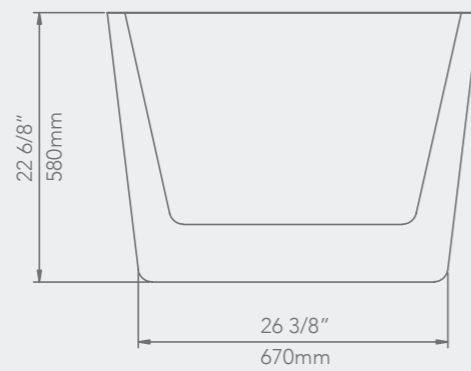

MONACO

FREE STANDING