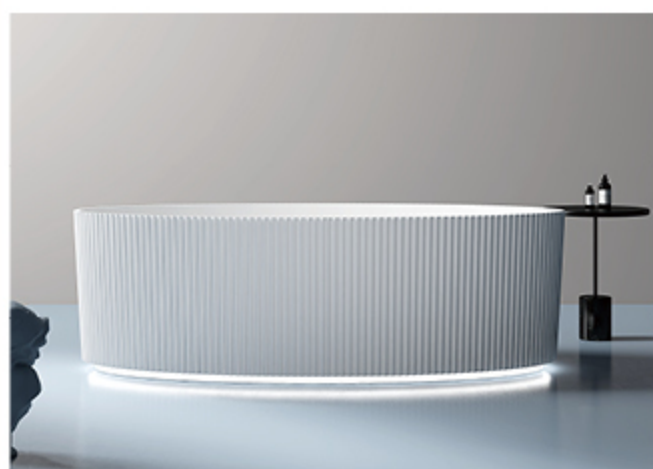

BAGNO ITALIA

The Art of Luxury

MONACO

CODE	SIZE AND DESCRIPTION	FINISH	LIST PRICE
MN111150	59" x 32" x 23" Freestanding	Glossy White	$2,900.00
MN111170	67" x 32" x 23" Freestanding	Glossy White	$3,150.00
MN111150BK	59" x 32" x 23" Freestanding	Matte Black Outside/ Glossy White Inside	$3,600.00
MN111170BK	67" x 32" x 23" Freestanding	Matte Black Outside/ Glossy White Inside	$3,800.00
MN111150MW	59" x 32" x 24" Freestanding	Matte White Inside / Outside	$3,300.00
MN111170MW	67" x 32" x 24" Freestanding	Matte White Inside / Outside	$3,550.00

PALACE

CODE	SIZE AND DESCRIPTION	FINISH	LIST PRICE
PL688170	67" x 34" x 23" Freestanding	Glossy White	$4,200.00

BAGNO ITALIA

The Art of Luxury

PIAZZA

CODE	SIZE AND DESCRIPTION	FINISH	LIST PRICE
PZ185150	59" x 30" x 24" Freestanding	Glossy White	$3,000.00
PZ185170	67" x 30" x 24" Freestanding	Glossy White	$3,200.00

SYDNEY

CODE	SIZE AND DESCRIPTION	FINISH	LIST PRICE
SD507160	63" x 31" x 22" Freestanding	Glossy White	$3,200.00
SD507160MW	63" x 31" x 22" Freestanding	Matte White	$3,600.00