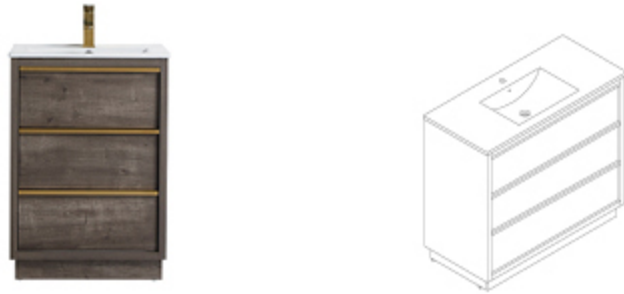

BAGNO ITALIA

The Art of Luxury

CAMBRIDGE 24" Vanities

CODE	SIZE AND DESCRIPTION	LIST PRICE
CAMBRIDGE-24- BRWBGD	24" x 18" x 35" Cigar Brown & Brushed Gold Includes Glossy White Porcelain top	$1,600.00
CAMBRIDGE-24- GRYSBK	24" x 18" x 35" Grey & Matte Black Includes Glossy White Porcelain top	$1,600.00