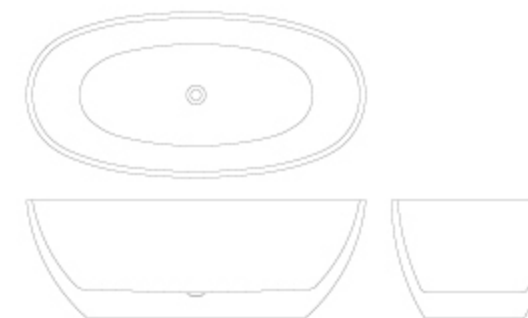

SYDNEY

CODE	SIZE AND DESCRIPTION	FINISH	LIST PRICE
SD507160	63" x 31" x 22" Freestanding	Glossy White	\$3,200.00
SD507160MW	63" x 31" x 22" Freestanding	Matte White	\$3,600.00

BAGNO ITALIA

The Art of Luxury