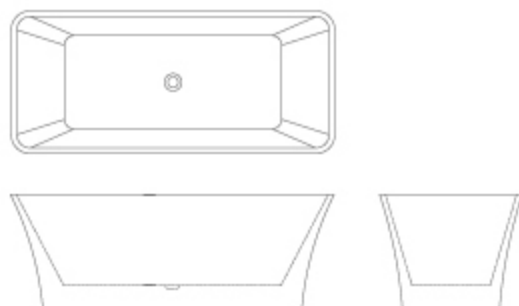

BAGNO ITALIA

The Art of Luxury

DOVE

CODE	SIZE AND DESCRIPTION	FINISH	LIST PRICE
DV166150	59" x 30" x 24" Freestanding	Glossy White	\$2,900.00
DV166170	67" x 30" x 24" Freestanding	Glossy White	\$3,150.00