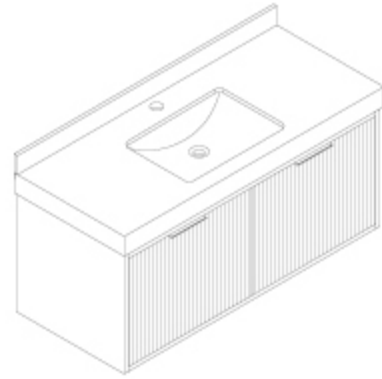

BAGNO ITALIA

The Art of Luxury

VERSACHE 48" Vanities

CODE	SIZE AND DESCRIPTION	LIST PRICE
VERSACHE-48-BLU/WHTTOP	48" x 20" x 22" H Navy Blue Vanity - White Top BGD / CHR / MBK Hardware Included	$3,300.00
VERSACHE-48-BLU/GRYTOP	48" x 20" x 22" H Navy Blue Vanity - Grey Top BGD / CHR / MBK Hardware Included	$3,300.00
VERSACHE-48-MBK/WHTTOP	48" x 20" x 22" H Matte Black Vanity - White Top BGD / CHR / MBK Hardware Included	$3,300.00
VERSACHE-48-MBK/GRYTOP	48" x 20" x 22" H Matte Black Vanity - Grey Top BGD / CHR / MBK Hardware Included	$3,300.00
VERSACHE-48-WHT/WHTTOP	48" x 20" x 22" H White Vanity - White Top BGD / CHR / MBK Hardware Included	$3,300.00
VERSACHE-48-WHT/GRYTOP	48" x 20" x 22" H White Vanity - Grey Top BGD / CHR / MBK Hardware Included	$3,300.00
VERSACHE-48-GRY/WHTTOP	48" x 20" x 22" H Grey Vanity - White Top BGD / CHR / MBK Hardware Included	$3,300.00
VERSACHE-48-GRY/GRYTOP	48" x 20" x 22" H Grey Vanity - Grey Top BGD / CHR / MBK Hardware Included	$3,300.00

BAGNO ITALIA

The Art of Luxury