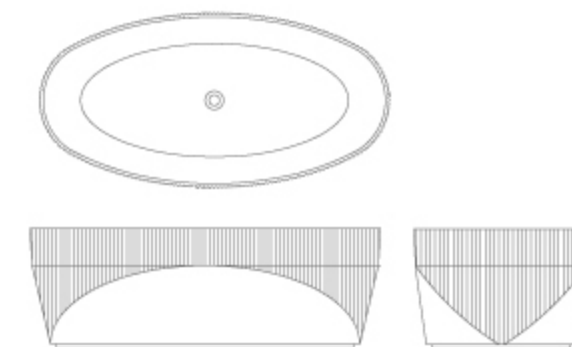

HUDSON

CODE	SIZE AND DESCRIPTION	FINISH	LIST PRICE
HD188180	71" x 32" x 27" Freestanding	Glossy White	\$3,800.00

BAGNO ITALIA

The Art of Luxury

ITALO

CODE	SIZE AND DESCRIPTION	FINISH	LIST PRICE
IT888170	67" x 34" x 23" Freestanding	Glossy White	\$4,500.00