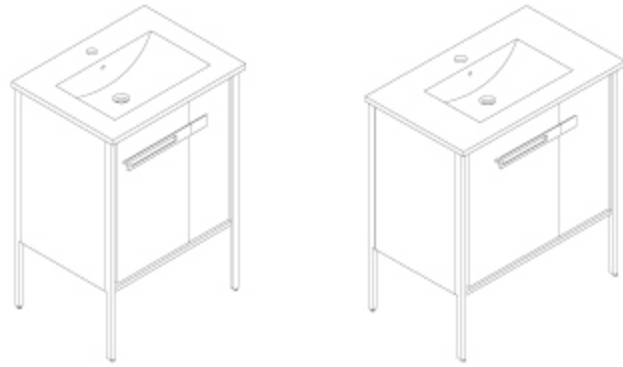

BAGNO ITALIA

The Art of Luxury

PETRA 24" & 30" Vanities

CODE	SIZE AND DESCRIPTION	LIST PRICE
PETRA-24-WALBGD	24" x 18" x 35" European Walnut & Brushed Gold Include Glossy White Porcelain Top	$1,400.00
PETRA-24-WALCHR	24" x 18" x 35" European Walnut & Chrome Include Glossy White Porcelain Top	$1,400.00
PETRA-24-WALMBK	24" x 18" x 35" European Walnut & Matte Black Include Glossy White Porcelain Top	$1,400.00

CODE	SIZE AND DESCRIPTION	LIST PRICE
PETRA-30-WALBGD	30" x 18" x 35" European Walnut & Brushed Gold Include Glossy White Porcelain Top	$1,600.00
PETRA-30-WALCHR	30" x 18" x 35" European Walnut & Chrome Include Glossy White Porcelain Top	$1,600.00
PETRA-30-WALMBK	30" x 18" x 35" European Walnut & Matte Black Include Glossy White Porcelain Top	$1,600.00

BAGNO ITALIA

The Art of Luxury