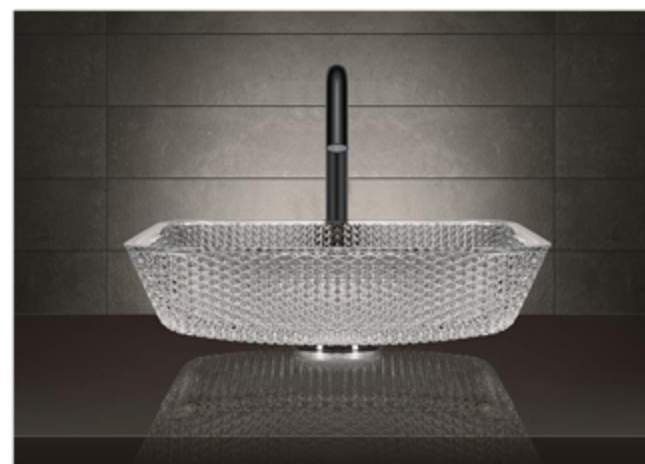

2023 PRICE LIST

BAGNO ITALIA

The Art of Luxury

CORALLO Crystal Vessels

CODE	SIZE AND DESCRIPTION	FINISH	LIST PRICE
CORALLO-GLD	Gold Crystal Vessel Vessel or Undermount	Gold	\$900.00
CORALLO-SLV	Silver Crystal Vessel Vessel or Undermount	Silver	\$800.00
CORALLO-GRY	Grey Crystal Vessel Vessel or Undermount	Smoke Grey	\$800.00