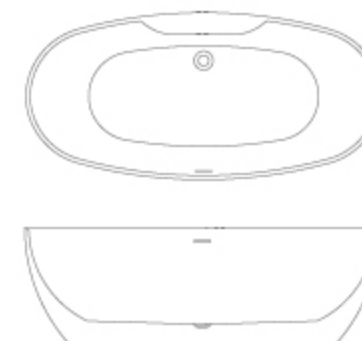

CODE	SIZE AND DESCRIPTION	FINISH	LIST PRICE
CH680170	67" x 32" x 23" Freestanding	Glossy White	$3,150.00