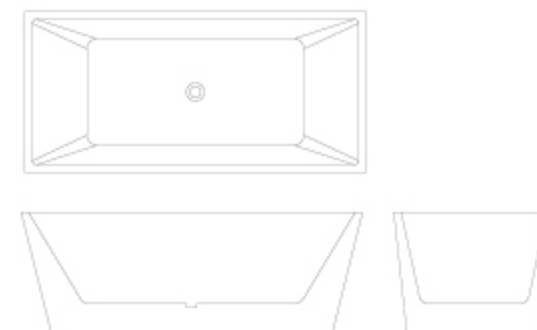

CODE	SIZE AND DESCRIPTION	FINISH	LIST PRICE
AM123160	63" x 32" x 24" Freestanding	Glossy White	$3,000.00
AM123170	67" x 32" x 24" Freestanding	Glossy White	$3,150.00