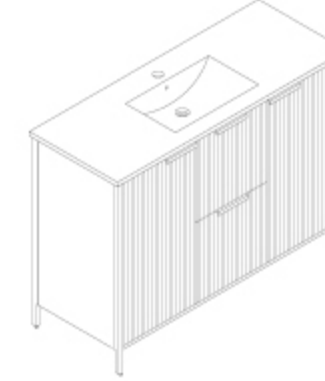

MILANO 48" Vanities

CODE	SIZE AND DESCRIPTION	LIST PRICE
MILANO-48-BLUBGD	48" x 18" x 35" Navy Blue & Brushed Gold Include Glossy White Porcelain Top	$2,500.00
MILANO-48-BLUCHR	48" x 18" x 35" Navy Blue & Chrome Include Glossy White Porcelain Top	$2,500.00
MILANO-48-BLUMBK	48" x 18" x 35" Navy Blue & Matte Black Include Glossy White Porcelain Top	$2,500.00
MILANO-48-MBKBGD	48" x 18" x 35" Matte Black & Brushed Gold Include Glossy White Porcelain Top	$2,500.00
MILANO-48-MBKCHR	48" x 18" x 35" Matte Black & Chrome Include Glossy White Porcelain Top	$2,500.00
MILANO-48-MBKMBK	48" x 18" x 35" Matte Black & Matte Black Include Glossy White Porcelain Top	$2,500.00
MILANO-48-WHTBGD	48" x 18" x 35" White & Brushed Gold Include Glossy White Porcelain Top	$2,500.00
MILANO-48-WHTCHR	48" x 18" x 35" White & Chrome Include Glossy White Porcelain Top	$2,500.00
MILANO-48-WHTMBK	48" x 18" x 35" White & Matte Black Include Glossy White Porcelain Top	$2,500.00
MILANO-48-GRYBGD	48" x 18" x 35" Grey & Brushed Gold Include Glossy White Porcelain Top	$2,000.00
MILANO-48-GRYCHR	48" x 18" x 35" Grey & Chrome Include Glossy White Porcelain Top	$2,500.00
MILANO-48-GRYMBK	48" x 18" x 35" Grey & Matte Black Include Glossy White Porcelain Top	$2,500.00