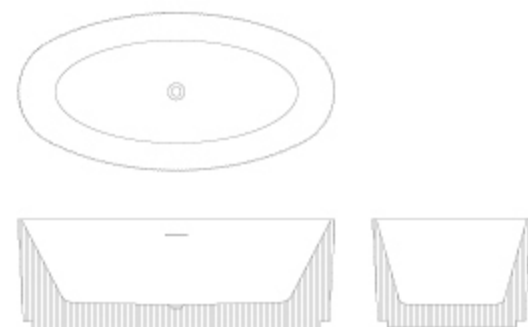

CODE	SIZE AND DESCRIPTION	FINISH	LIST PRICE
PL688170	67" x 34" x 23" Freestanding	Glossy White	$4,200.00