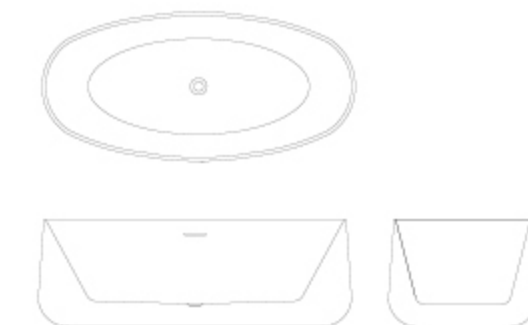

CODE	SIZE AND DESCRIPTION	FINISH	LIST PRICE
AT695170	67" x 32" x 23" Freestanding	Glossy White	$3,000.00
AT695170GR	67" x 32" x 23" Freestanding	Matte Grey Outside/ Glossy White Inside	$3,700.00