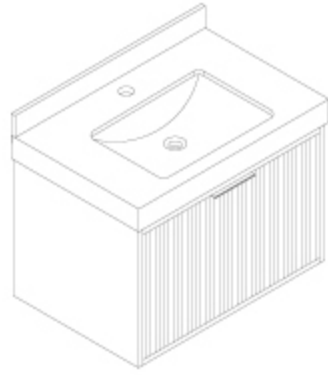

BAGNO ITALIA

The Art of Luxury

VERSACHE 30" Vanities

CODE	SIZE AND DESCRIPTION	LIST PRICE
VERSACHE-30-BLU/WHTTOP	30" x 20" x 22" H Navy Blue Vanity - White Top BGD / CHR / MBK Hardware Included	$2,500.00
VERSACHE-30-BLU/GRYTOP	30" x 20" x 22" H Navy Blue Vanity - Grey Top BGD / CHR / MBK Hardware Included	$2,500.00
VERSACHE-30-MBK/WHTTOP	30" x 20" x 22" H Matte Black Vanity - White Top BGD / CHR / MBK Hardware Included	$2,500.00
VERSACHE-30-MBK/GRYTOP	30" x 20" x 22" H Matte Black Vanity - Grey Top BGD / CHR / MBK Hardware Included	$2,500.00
VERSACHE-30-WHT/WHTTOP	30" x 20" x 22" H White Vanity - White Top BGD / CHR / MBK Hardware Included	$2,500.00
VERSACHE-30-WHT/GRYTOP	30" x 20" x 22" H White Vanity - Grey Top BGD / CHR / MBK Hardware Included	$2,500.00
VERSACHE-30-GRY/WHTTOP	30" x 20" x 22" H Grey Vanity - White Top BGD / CHR / MBK Hardware Included	$2,500.00
VERSACHE-30-GRY/GRYTOP	30" x 20" x 22" H Grey Vanity - Grey Top BGD / CHR / MBK Hardware Included	$2,500.00

BAGNO ITALIA

The Art of Luxury