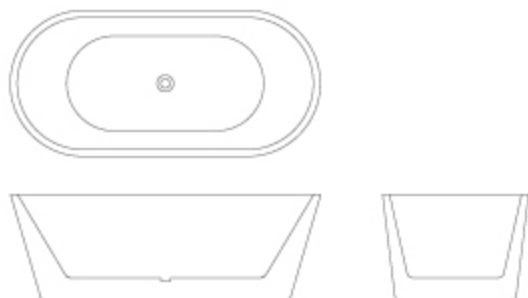

CODE	SIZE AND DESCRIPTION	FINISH	LIST PRICE
MN111150	59" x 32" x 23" Freestanding	Glossy White	$2,900.00
MN111170	67" x 32" x 23" Freestanding	Glossy White	$3,150.00
MN111150BK	59" x 32" x 23" Freestanding	Matte Black Outside/ Glossy White Inside	$3,600.00
MN111170BK	67" x 32" x 23" Freestanding	Matte Black Outside/ Glossy White Inside	$3,800.00
MN111150MW	59" x 32" x 24" Freestanding	Matte White Inside / Outside	$3,300.00
MN111170MW	67" x 32" x 24" Freestanding	Matte White Inside / Outside	$3,550.00