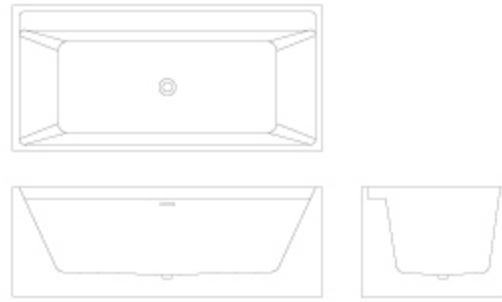

CODE	SIZE AND DESCRIPTION	FINISH	LIST PRICE
ZN605150	59" x 32" x 24" Freestanding	Glossy White	$3,100.00
ZN605170	67" x 32" x 24" Freestanding	Glossy White	$3,300.00