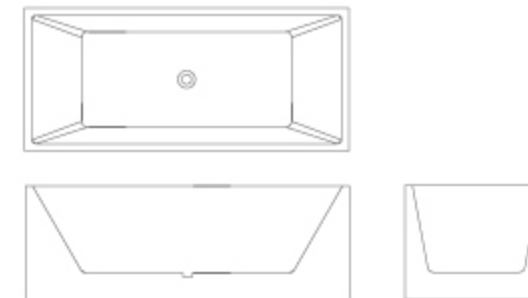

CODE	SIZE AND DESCRIPTION	FINISH	LIST PRICE
PZ185150	59" x 30" x 24" Freestanding	Glossy White	$3,000.00
PZ185170	67" x 30" x 24" Freestanding	Glossy White	$3,200.00