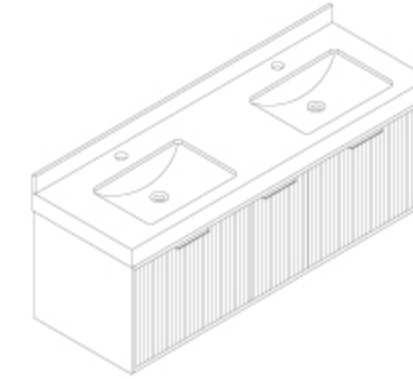

VERSACHE 60" Double Vanities

CODE	SIZE AND DESCRIPTION	LIST PRICE
VERSACHE-60D-BLU/WHTTOP	60" x 20" x 22" H Navy Blue Double Vanity - White Top BGD / CHR / MBK Hardware Included	$3,900.00
VERSACHE-60D-BLU/GRYTOP	60" x 20" x 22" H Navy Blue Double Vanity - Grey Top BGD / CHR / MBK Hardware Included	$3,900.00
VERSACHE-60D-MBK/WHTTOP	60" x 20" x 22" H Matte Black Double Vanity - White Top BGD / CHR / MBK Hardware Included	$3,900.00
VERSACHE-60D-MBK/GRYTOP	60" x 20" x 22" H Matte Black Double Vanity - Grey Top BGD / CHR / MBK Hardware Included	$3,900.00
VERSACHE-60D-WHT/WHTTOP	60" x 20" x 22" H White Double Vanity - White Top BGD / CHR / MBK Hardware Included	$3,900.00
VERSACHE-60D-WHT/GRYTOP	60" x 20" x 22" H White Double Vanity - Grey Top BGD / CHR / MBK Hardware Included	$3,900.00
VERSACHE-60D-GRY/WHTTOP	60" x 20" x 22" H Grey Double Vanity - White Top BGD / CHR / MBK Hardware Included	$3,900.00
VERSACHE-60D-GRY/GRYTOP	60" x 20" x 22" H Grey Double Vanity - Grey Top BGD / CHR / MBK Hardware Included	$3,900.00

VERSACHE 18" Linen Cabinet

VERSACHE-LINEN-18-BLU	18" x 16" x 63" H Navy Blue Reversible Linen Cabinet BGD / CHR / MBK Hardware Included	$1,300.00
VERSACHE-LINEN-18-MBK	18" x 16" x 63" H Matte Black Reversible Linen Cabinet BGD / CHR / MBK Hardware Included	$1,300.00
VERSACHE-LINEN-18-WHT	18" x 16" x 63" H White Reversible Linen Cabinet BGD / CHR / MBK Hardware Included	$1,300.00
VERSACHE-LINEN-18-GRY	18" x 16" x 63" H Grey Reversible Linen Cabinet BGD / CHR / MBK Hardware Included	$1,300.00