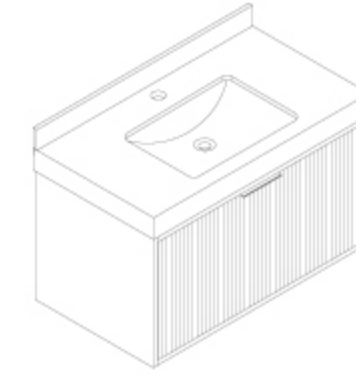

VERSACHE 36" Vanities

CODE	SIZE AND DESCRIPTION	LIST PRICE
VERSACHE-36-BLU/WHTTOP	36" x 20" x 22" H Navy Blue Vanity - White Top BGD / CHR / MBK Hardware Included	$2,800.00
VERSACHE-36-BLU/GRYTOP	36" x 20" x 22" H Navy Blue Vanity - Grey Top BGD / CHR / MBK Hardware Included	$2,800.00
VERSACHE-36-MBK/WHTTOP	36" x 20" x 22" H Matte Black Vanity - White Top BGD / CHR / MBK Hardware Included	$2,800.00
VERSACHE-36-MBK/GRYTOP	36" x 20" x 22" H Matte Black Vanity - Grey Top BGD / CHR / MBK Hardware Included	$2,800.00
VERSACHE-36-WHT/WHTTOP	36" x 20" x 22" H White Vanity - White Top BGD / CHR / MBK Hardware Included	$2,800.00
VERSACHE-36-WHT/GRYTOP	36" x 20" x 22" H White Vanity - Grey Top BGD / CHR / MBK Hardware Included	$2,800.00
VERSACHE-36-GRY/WHTTOP	36" x 20" x 22" H Grey Vanity - White Top BGD / CHR / MBK Hardware Included	$2,800.00
VERSACHE-36-GRY/GRYTOP	36" x 20" x 22" H Grey Vanity - Grey Top BGD / CHR / MBK Hardware Included	$2,800.00