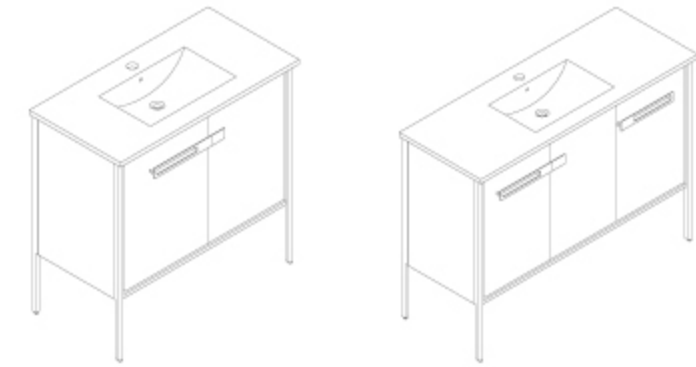

PETRA 36" & 48" Vanities

CODE	SIZE AND DESCRIPTION	LIST PRICE
PETRA-36-WALBGD	36" x 18" x 35" European Walnut & Brushed Gold Include Glossy White Porcelain Top	$1,800.00
PETRA-36-WALCHR	36" x 18" x 35" European Walnut & Chrome Include Glossy White Porcelain Top	$1,800.00
PETRA-36-WALMBK	36" x 18" x 35" European Walnut & Matte Black Include Glossy White Porcelain Top	$1,800.00

CODE	SIZE AND DESCRIPTION	LIST PRICE
PETRA-48-WALBGD	48" x 18" x 35" European Walnut & Brushed Gold Include Glossy White Porcelain Top	$2,100.00
PETRA-48-WALCHR	48" x 18" x 35" European Walnut & Chrome Include Glossy White Porcelain Top	$2,100.00
PETRA-48-WALMBK	48" x 18" x 35" European Walnut & Matte Black Include Glossy White Porcelain Top	$2,100.00