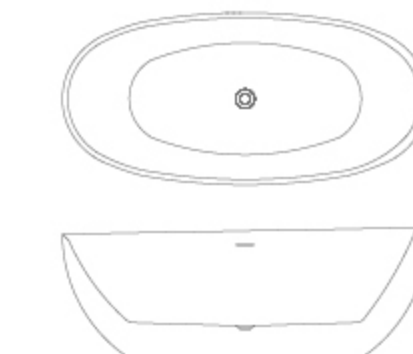

CODE	SIZE AND DESCRIPTION	FINISH	LIST PRICE
CM617170	67" x 32" x 23" Freestanding	Glossy White	$3,200.00