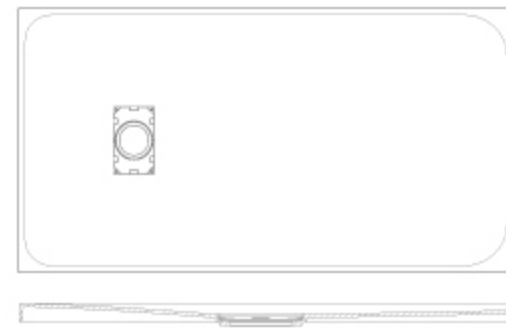

1" SLIM SHOWER BASE 59x32

CODE	SIZE AND DESCRIPTION	FINISH	LIST PRICE
BBS-5932- WHITE	59" x 32" x 1" Slim Base Slate	White	$1,000.00
BBS-5932- GREY	59" x 32" x 1" Slim Base Slate	Matte Grey	$1,100.00
BBS-5932- BLACK	59" x 32" x 1" Slim Base Slate	Matte Black	$1,100.00

2023 PRICE LIST