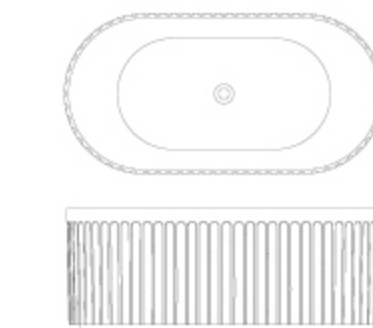

CODE	SIZE AND DESCRIPTION	FINISH	LIST PRICE
MS711150	59" x 30" x 23" Freestanding	Glossy White	$4,300.00
MS711170	67" x 32" x 23" Freestanding	Glossy White	$4,500.00