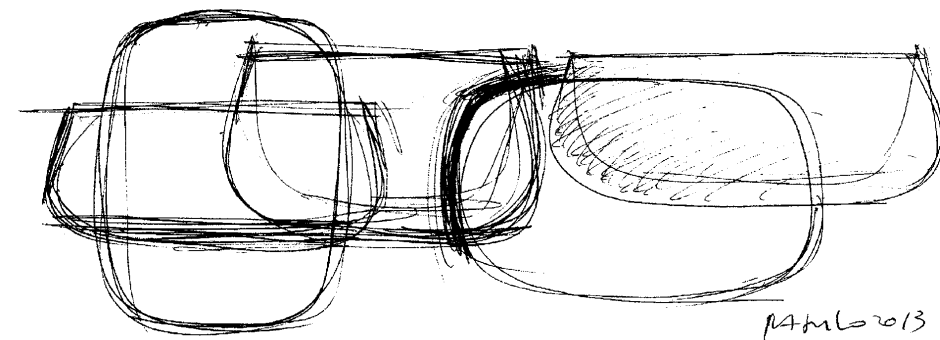

Extreme luxury and advanced technology are uncomfortable bedmates. It is impossible to pin a price on values such as reputation, taste, elegance and history.

Bagno Italia offer beautiful, original and efficient exclusive products that was designed by world first class designers to fit into your home to create luxury, comfort and functionality.

For Bagno Italia well-being is the beginning, not the effect. True elegance is not to own a bespoke suit, but in the ability to know how to bring it. Each Bagno Italia product tells the same value of focusing on the well-being of all its customers.

Bagno Italia committed to offering the best customer service and products value to all its customers without any compromise.