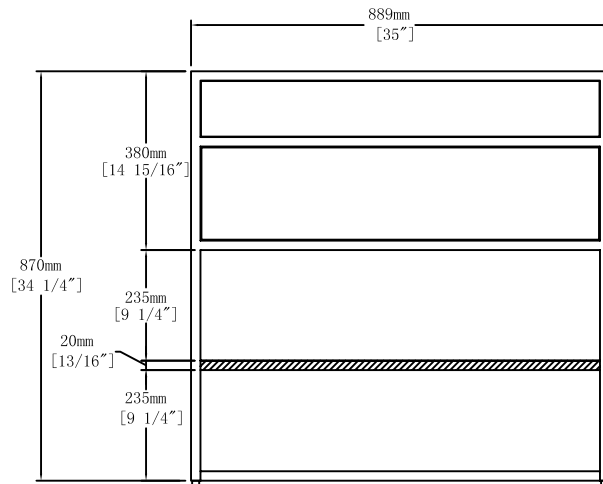

GENEVA-30

BATHROOM FURNITURE

GENEVA-36

BATHROOM FURNITURE

GENEVA-Side Cabinet

BATHROOM FURNITURE