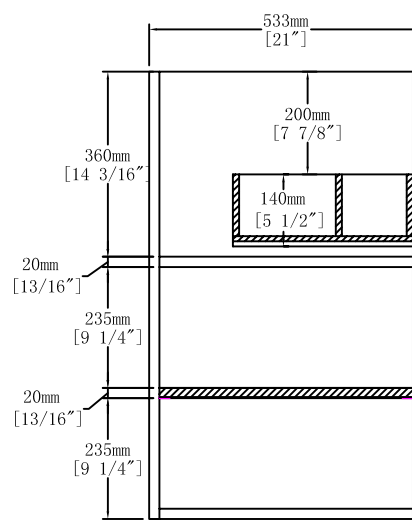

GENEVA-30

BATHROOM FURNITURE

GENEVA-36

BATHROOM FURNITURE

GENEVA-Side Cabinet

BATHROOM FURNITURE