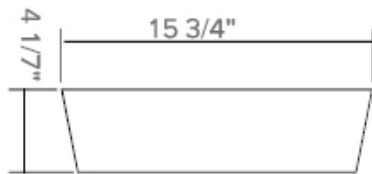

# SAPPHIRE

Height: 4 1/4"

Width: 15 3/4"

Length: 15 3/4"

Thickness: 1/2"

Standard 1 3/4" drain opening

BAGNO ITALIA