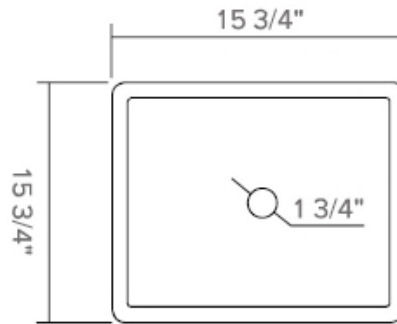

# SAPPHIRE

Height: 4 1/4"

Width: 15 3/4"

Length: 15 3/4"

Thickness: 1/2"

Standard 1 3/4" drain opening

BAGNO ITALIA